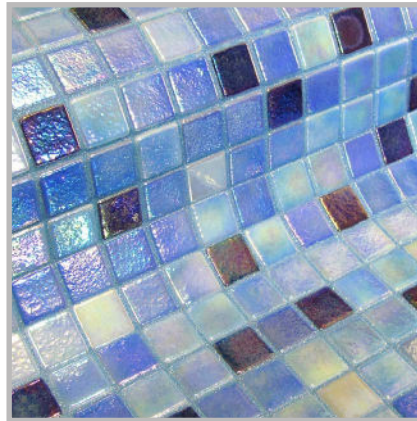

ezarri

Dreams
are made
of mosaics

Delphinus

F O S F O

Delphinus, from the fosforescente collection, are phosphorescent mosaics which charge up in the light and glow in the dark, specially designed for cladding interiors, swimming pools, spas, saunas and wellness spaces. Surprise yourself with glow-in-the-dark mosaics.

Available format & finish

25mm
Standard

DELPHINUS DAY

DELPHINUS NIGHT

Jointpoint System

Maximum grip surface. 92% Of the mosaic's surface is free for applying the adhesive. Durability guarantee.

Ease of installation. 25% Time saving compared with the paper-based panelling system.