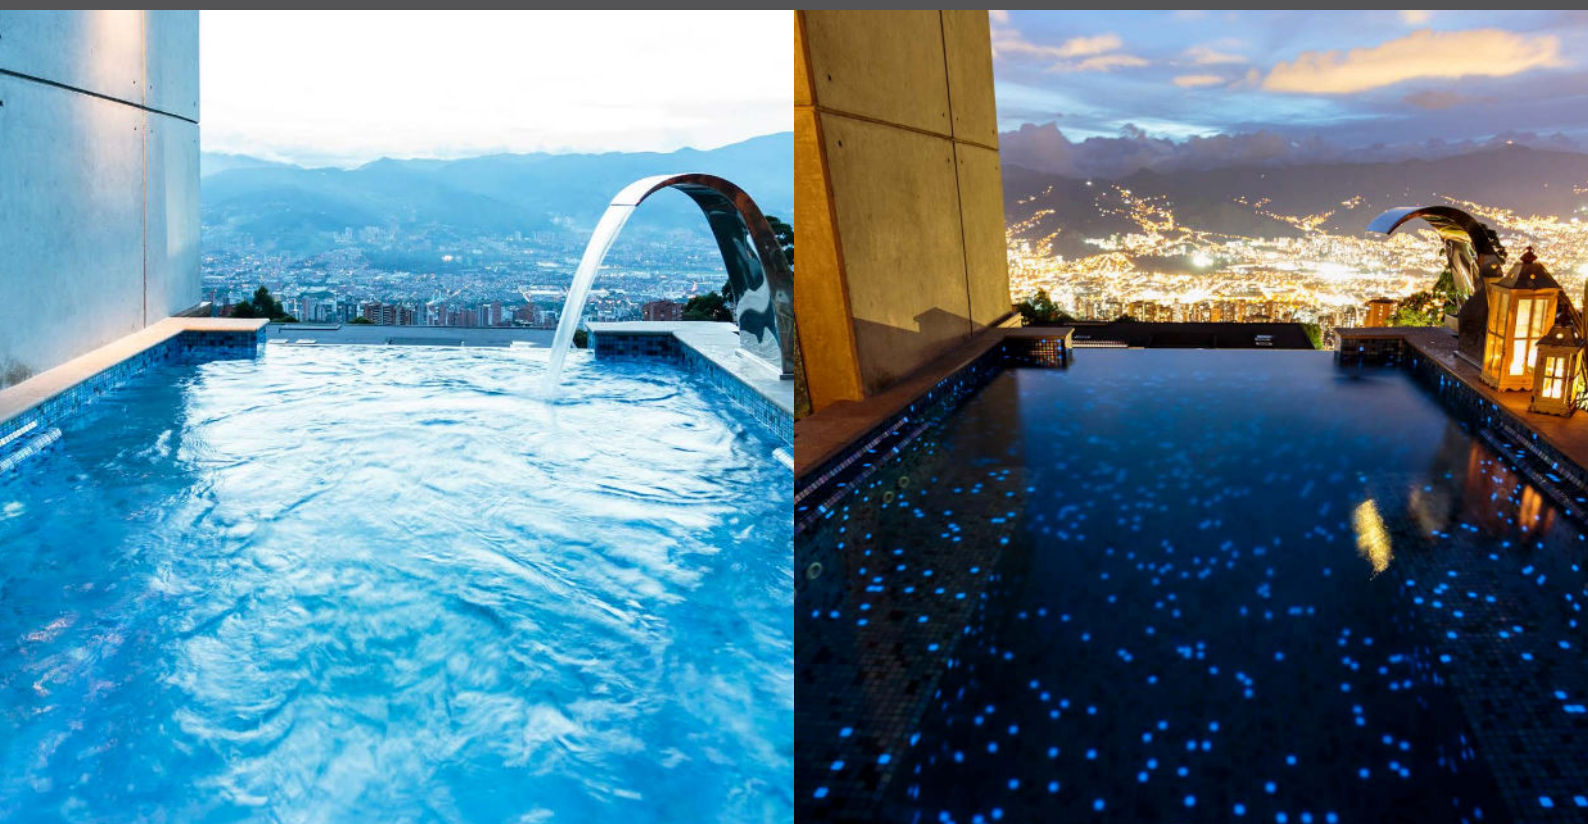

ezarri

Dreams
are made
of mosaics

Delphinus

F O S F O

Delphinus, from the fosforescente collection, are phosphorescent mosaics which charge up in the light and glow in the dark, specially designed for cladding interiors, swimming pools, spas, saunas and wellness spaces. Surprise yourself with glow-in-the-dark mosaics.

Available format & finish

25mm
Standard

DELPHINUS DAY

DELPHINUS NIGHT

Jointpoint System

Maximum grip surface. 92% Of the mosaic's surface is free for applying the adhesive. Durability guarantee.

Ease of installation. 25% Time saving compared with the paper-based panelling system.