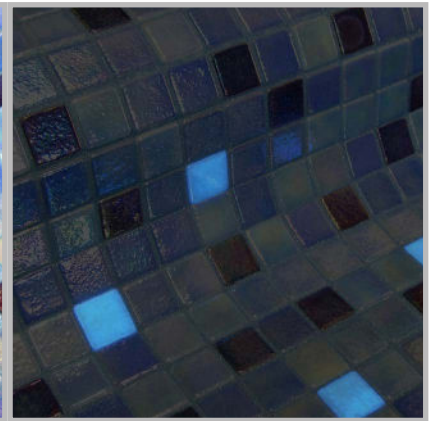

ezarri

Dreams
are made
of mosaics

Delphinus

F O S F O

Delphinus, from the fosforescente collection, are phosphorescent mosaics which charge up in the light and glow in the dark, specially designed for cladding interiors, swimming pools, spas, saunas and wellness spaces. Surprise yourself with glow-in-the-dark mosaics.

Available format & finish

25mm
Standard

DELPHINUS DAY

DELPHINUS NIGHT

Jointpoint System

Maximum grip surface. 92% Of the mosaic's surface is free for applying the adhesive. Durability guarantee.

Ease of installation. 25% Time saving compared with the paper-based panelling system.