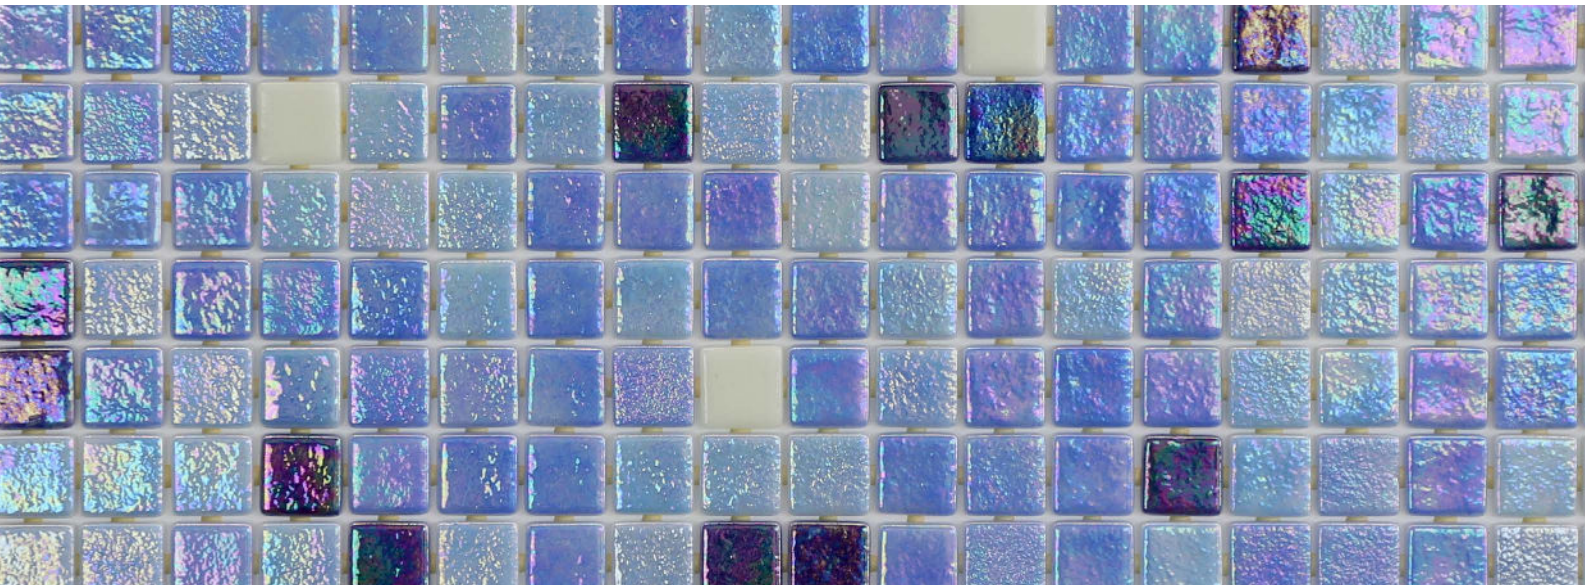

ezarri

Dreams
are made
of mosaics

Delphinus

F O S F O

Delphinus, from the fosforescente collection, are phosphorescent mosaics which charge up in the light and glow in the dark, specially designed for cladding interiors, swimming pools, spas, saunas and wellness spaces. Surprise yourself with glow-in-the-dark mosaics.

Available format & finish

25mm
Standard

DELPHINUS DAY

DELPHINUS NIGHT

Jointpoint System

Maximum grip surface. 92% Of the mosaic's surface is free for applying the adhesive. Durability guarantee.

Ease of installation. 25% Time saving compared with the paper-based panelling system.

Excellent finishes. Thanks to the ease of installation and visual control for tile placement.

Not affected by moisture. Does not expand or contract like mesh or paper-based panelling systems.

Exclusive jointpoint adhesive formula. Jointpoint provides the perfect combination of malleability and stiffness. It is flexible and easy to cut.