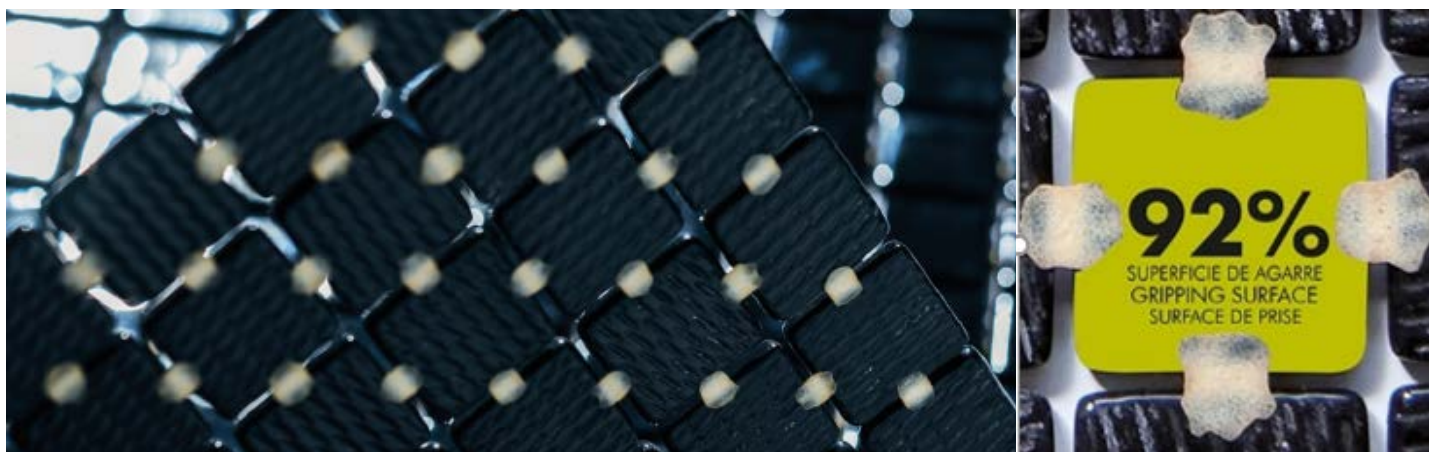

ezarri

Dreams
are made
of mosaics

Eggshell

BASIC RANGE

Eggshell, from the Basic collection, is designed for cladding interiors, swimming pools, spas, saunas and wellness spaces. Affordable Pool tile with the same ezarri quality you know and trust. Everyone deserves a fully tiled pool - no matter your budget.

Available format & finish

25mm
Standard

Jointpoint System

Maximum grip surface. 92% Of the mosaic's surface is free for applying the adhesive. Durability guarantee.

Ease of installation. 25% Time saving compared with the paper-based panelling system.

Excellent finishes. Thanks to the ease of installation and visual control for tile placement.

Not affected by moisture. Does not expand or contract like mesh or paper-based panelling systems.

Exclusive jointpoint adhesive formula. Jointpoint provides the perfect combination of malleability and stiffness. It is flexible and easy to cut.

Even the smallest area is uniform and controllable. Jointpoint has minimal thickness and is very uniform and controllable.

Water absorption	UNE EN ISO 10545-3	Result: E=0,1%
Scratch resistance	UNE EN ISO 10545-7	Classification: PEI = 4
Stain resistance	UNE EN ISO 10545-14	Classification: 1-5-5
Scratch hardness	UNE 67101 (escala de Mohs)	Class 7
Resistance to freezing	UNE EN ISO 10545-12	Resistant
Chemical resistance	UNE EN ISO 10545-13	Classification: A