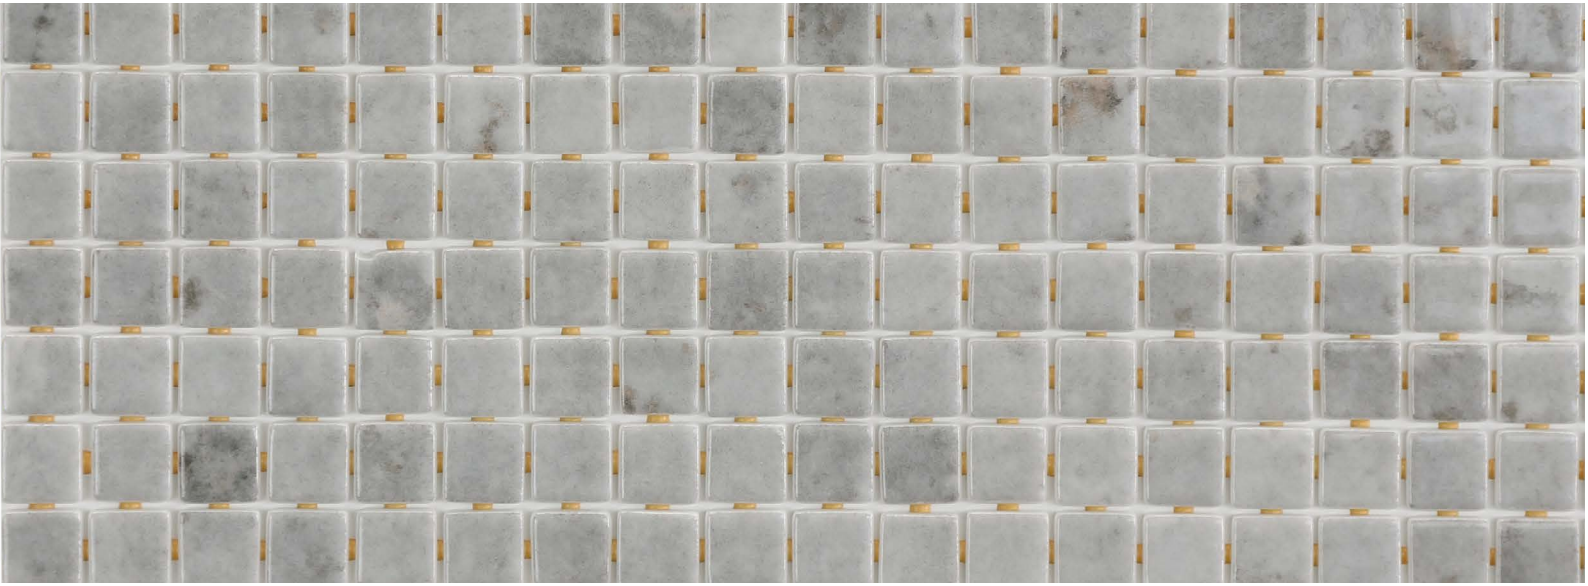

## Gibeon

G E M M A

**Gibeon** in the Gemma collection is a gloss mosaic in grey tones specially designed for cladding interiors, swimming pools, spas, saunas and wellness spaces. Inspired by Gemma Mengual.