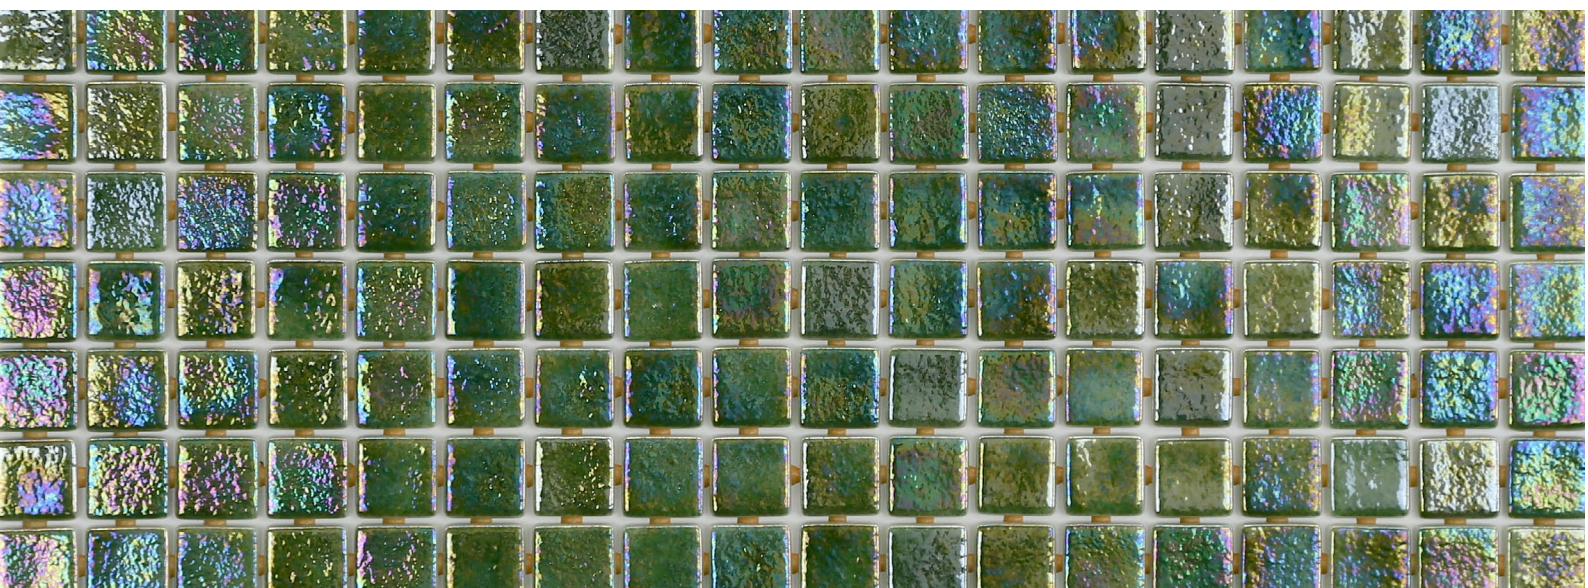

ezarri

Dreams
are made
of mosaics

Green Pearl

I R I S

Green Pearl, from the Iris collection, is a white iridescent mosaic specially designed for cladding interiors, swimming pools, spas, saunas and wellness spaces, and promotes relaxation and enjoyment.
A treat for the senses.

Available format & finish

Green Pearl Safe Step

Indicative test results P5 (testing done upon request)

Green Pearl Safe, this mosaic is with the Safe-Steps system, an extremely safe non-coarse, anti-slip mosaic, designed to be as safe to walk on as a pavement. Anti-slip mosaic for swimming pools, bathrooms, built-in showers, spas and wellness spaces. Safety or beauty? There's no need to choose.

Excellent finishes. Thanks to the ease of installation and visual control for tile placement

Not affected by moisture. Does not expand or contract like mesh or paper-based panelling systems.

Exclusive jointpoint adhesive formula jointpoint provides the perfect combination of malleability and stiffness. It is flexible and easy to cut. Even the smallest area is uniform and controllable. Jointpoint has minimal thickness and is very uniform and controllable.