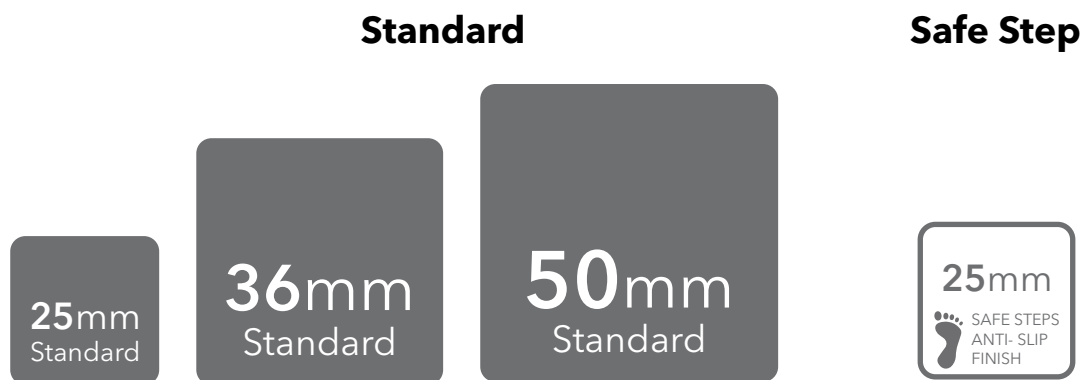

ezarri

Dreams
are made
of mosaics

Green Pearl

I R I S

Green Pearl, from the Iris collection, is a white iridescent mosaic specially designed for cladding interiors, swimming pools, spas, saunas and wellness spaces, and promotes relaxation and enjoyment.
A treat for the senses.

Available format & finish

Green Pearl Safe Step

Indicative test results P5 (testing done upon request)

Green Pearl Safe, this mosaic is with the Safe-Steps system, an extremely safe non-coarse, anti-slip mosaic, designed to be as safe to walk on as a pavement. Anti-slip mosaic for swimming pools, bathrooms, built-in showers, spas and wellness spaces. Safety or beauty? There's no need to choose.

Jointpoint System

Maximum grip surface 92% of the mosaic's surface is free for applying the adhesive. Durability guarantee.

Ease of installation. 25% time saving compared with the paper-based panelling system.

Excellent finishes. Thanks to the ease of installation and visual control for tile placement

Not affected by moisture. Does not expand or contract like mesh or paper-based panelling systems.

Exclusive jointpoint adhesive formula jointpoint provides the perfect combination of malleability and stiffness. It is flexible and easy to cut. Even the smallest area is uniform and controllable. Jointpoint has minimal thickness and is very uniform and controllable.