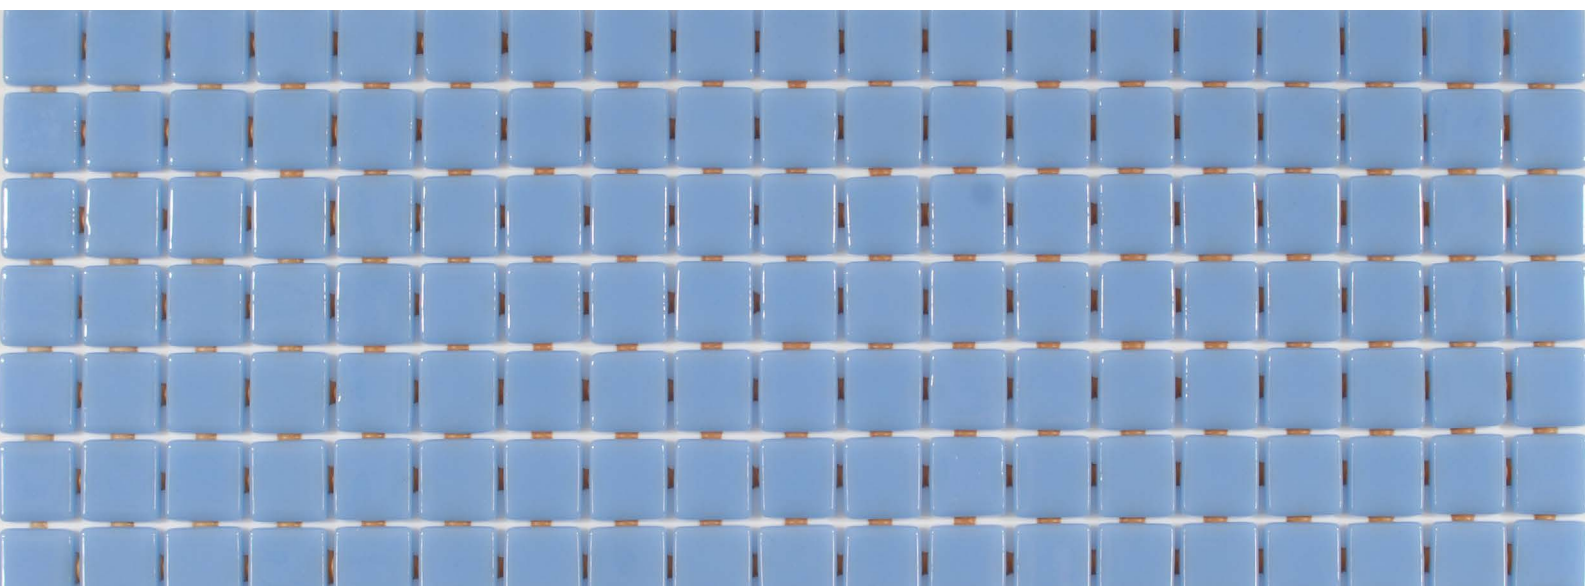

ezarri

Dreams
are made
of mosaics

2535-A

L I S A

Available format & finish

2535-A, from the Lisa collection, is a flat-colour mosaic specially designed for cladding interiors, swimming pools, spas, saunas and wellness spaces. Solid and striking colours.

Jointpoint System

Maximum grip surface 92% of the mosaic's surface is free for applying the adhesive. Durability guarantee.

Ease of installation. 25% time saving compared with the paper-based panelling system.

Excellent finishes. Thanks to the ease of installation and visual control for tile placement

Not affected by moisture. Does not expand or contract like mesh or paper-based panelling systems.

Exclusive jointpoint adhesive formula jointpoint provides the perfect combination of malleability and stiffness. It is flexible and easy to cut. Even the smallest area is uniform and controllable. Jointpoint has minimal thickness and is very uniform and controllable.