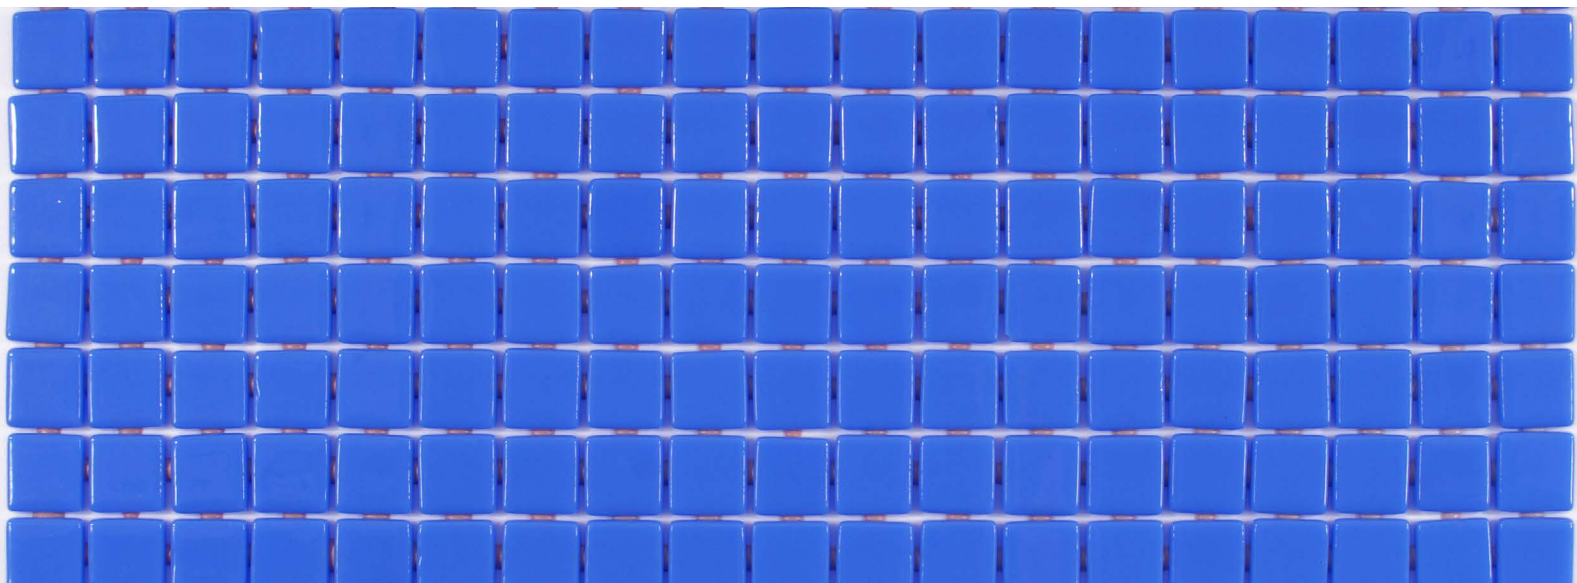

ezarri

Dreams
are made
of mosaics

2536-C

L I S A

2536-C, from the Lisa collection, is a flat-colour mosaic specially designed for cladding interiors, swimming pools, spas, saunas and wellness spaces. Solid and striking colours.

Available format & finish

Standard

Jointpoint System

Maximum grip surface. 92% Of the mosaic's surface is free for applying the adhesive. Durability guarantee.

Ease of installation. 25% Time saving compared with the paper-based panelling system.

Excellent finishes. Thanks to the ease of installation and visual control for tile placement.

Not affected by moisture. Does not expand or contract like mesh or paper-based panelling systems.

Exclusive jointpoint adhesive formula. Jointpoint provides the perfect combination of malleability and stiffness. It is flexible and easy to cut.