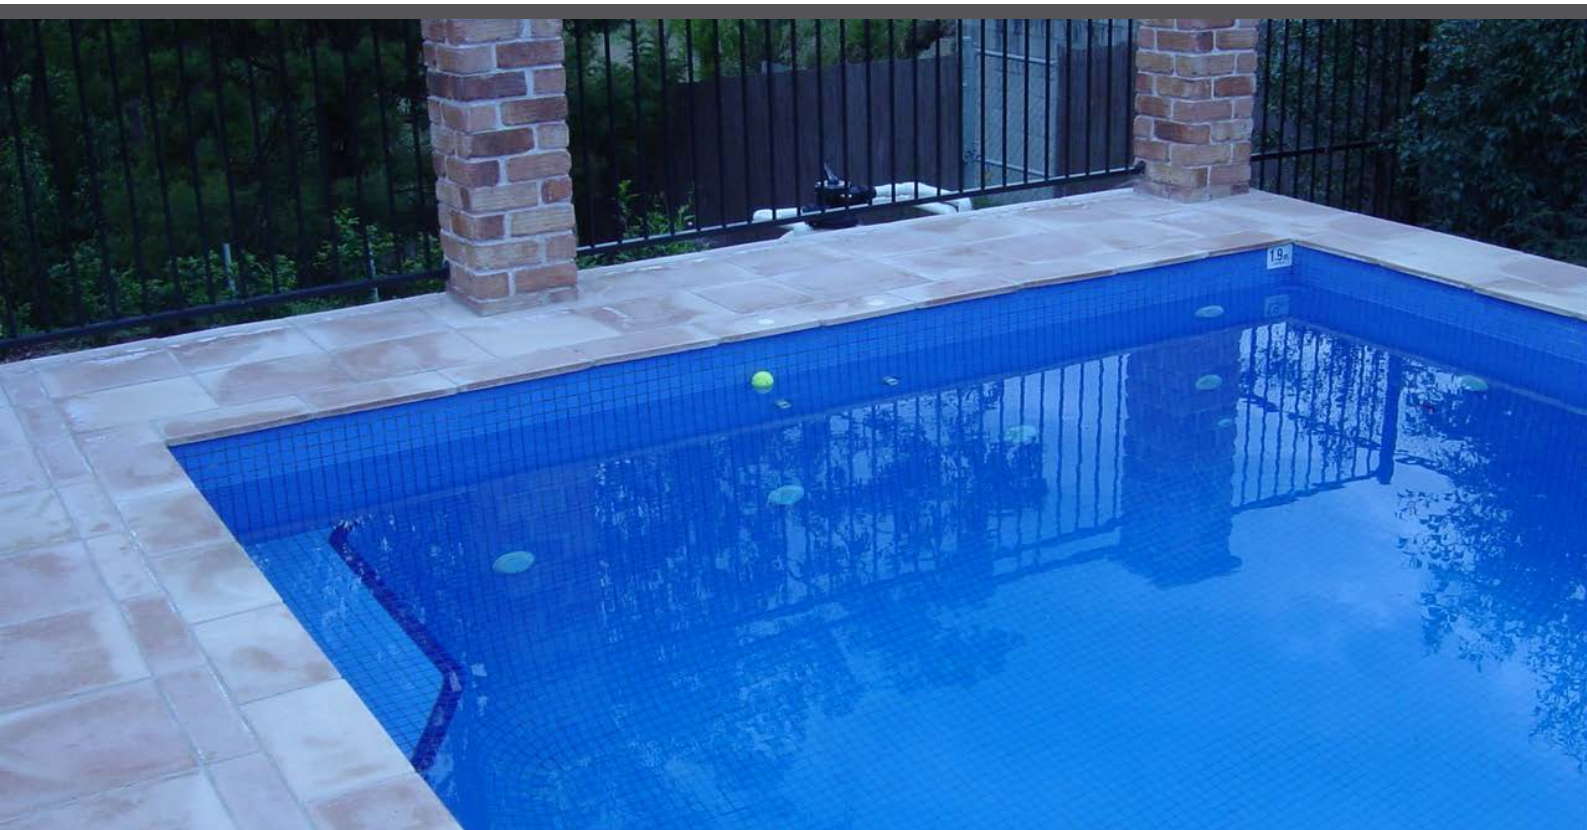

ezarri

Dreams
are made
of mosaics

2536-C

L I S A

2536-C, from the Lisa collection, is a flat-colour mosaic specially designed for cladding interiors, swimming pools, spas, saunas and wellness spaces. Solid and striking colours.