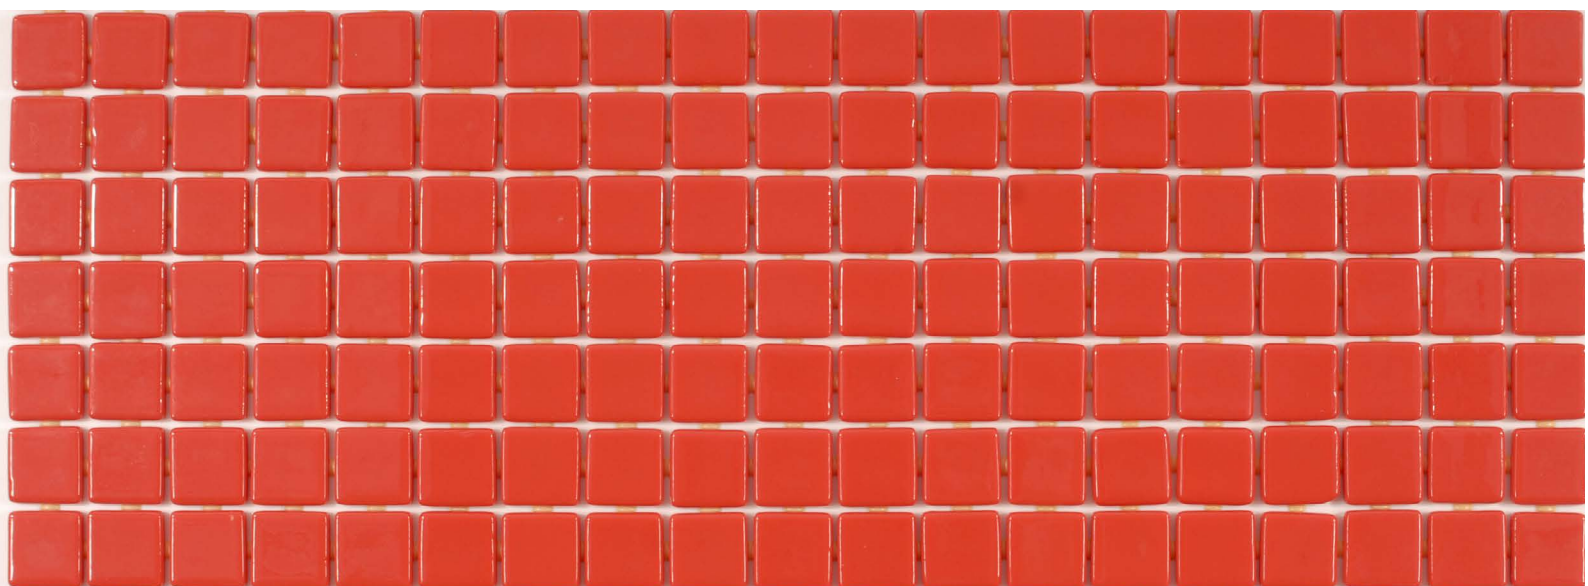

ezarri

Dreams
are made
of mosaics

2537-E

L I S A

Available format & finish

25mm
Standard

36mm
Standard

2537-E, from the Lisa collection, is a flat-colour mosaic specially designed for cladding interiors, swimming pools, spas, saunas and wellness spaces. Solid and striking colours.

Jointpoint System

Maximum grip surface 92% of the mosaic's surface is free for applying the adhesive. Durability guarantee.

Ease of installation. 25% time saving compared with the paper-based panelling system.

Excellent finishes. Thanks to the ease of installation and visual control for tile placement

Not affected by moisture. Does not expand or contract like mesh or paper-based panelling systems.

Exclusive jointpoint adhesive formula jointpoint provides the perfect combination of malleability and stiffness. It is flexible and easy to cut.