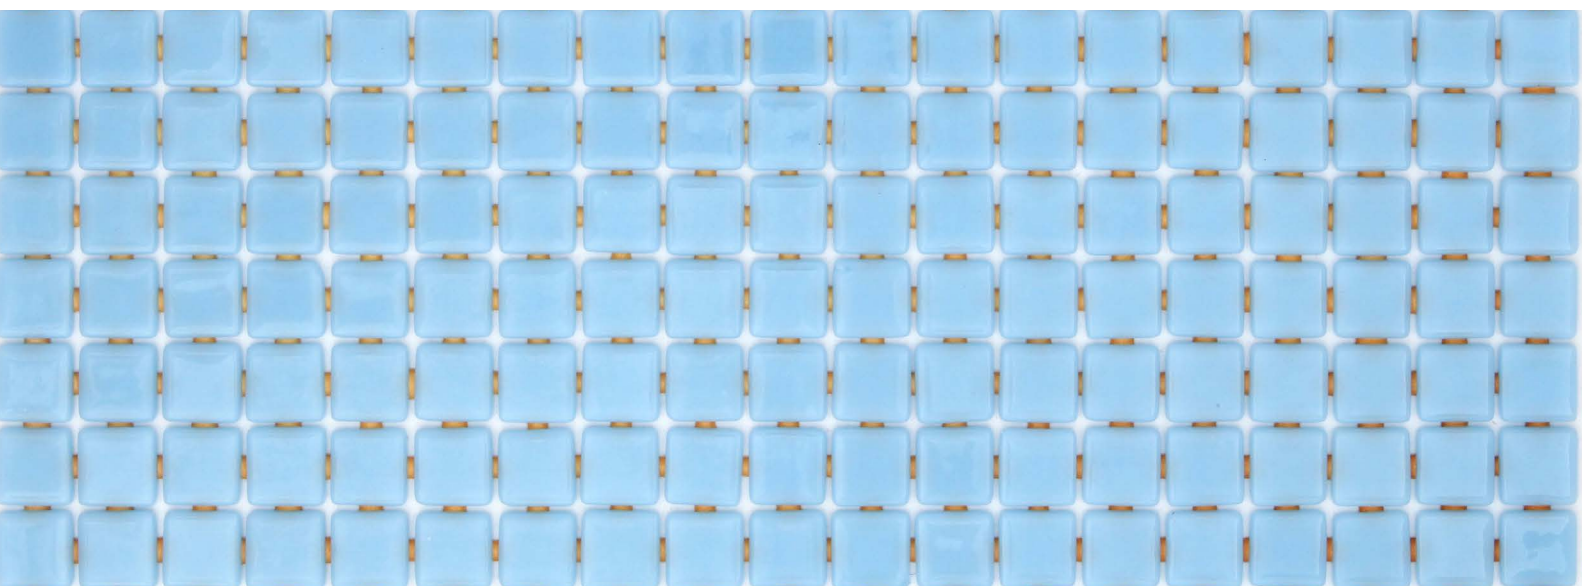

ezarri

Dreams
are made
of mosaics

2541-A

L I S A

Available format & finish

25mm
Standard

36mm
Standard

2541-A, from the Lisa collection, is a flat-colour mosaic specially designed for cladding interiors, swimming pools, spas, saunas and wellness spaces. Solid and striking colours.

Jointpoint System

Maximum grip surface 92% of the mosaic's surface is free for applying the adhesive. Durability guarantee.

Ease of installation. 25% time saving compared with the paper-based panelling system.

Excellent finishes. Thanks to the ease of installation and visual control for tile placement

Not affected by moisture. Does not expand or contract like mesh or paper-based panelling systems.

Exclusive jointpoint adhesive formula jointpoint provides the perfect combination of malleability and stiffness. It is flexible and easy to cut. Even the smallest area is uniform and controllable. Jointpoint has minimal thickness and is very uniform and controllable.