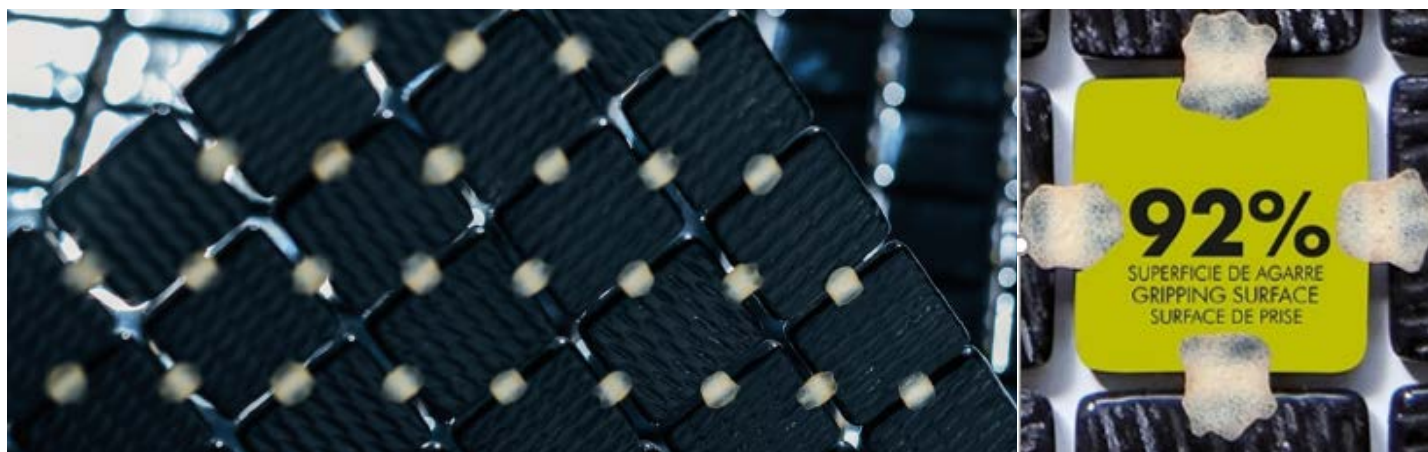

Available format & finish

Standard

25mm
Standard

36mm
Standard

Jointpoint System

Maximum grip surface. 92% Of the mosaic's surface is free for applying the adhesive. Durability guarantee.

Ease of installation. 25% Time saving compared with the paper-based panelling system.

Excellent finishes. Thanks to the ease of installation and visual control for tile placement.

Not affected by moisture. Does not expand or contract like mesh or paper-based panelling systems.

Exclusive jointpoint adhesive formula. Jointpoint provides the perfect combination of malleability and stiffness. It is flexible and easy to cut.

Even the smallest area is uniform and controllable. Jointpoint has minimal thickness and is very uniform and controllable.

Water absorption	UNE EN ISO 10545-3	Result: E=0,1%
Scratch resistance	UNE EN ISO 10545-7	Classification: PEI = 4
Stain resistance	UNE EN ISO 10545-14	Classification: 1-5-5
Scratch hardness	UNE 67101 (escala de Mohs)	Class 7
Resistance to freezing	UNE EN ISO 10545-12	Resistant
Chemical resistance	UNE EN ISO 10545-13	Classification: A