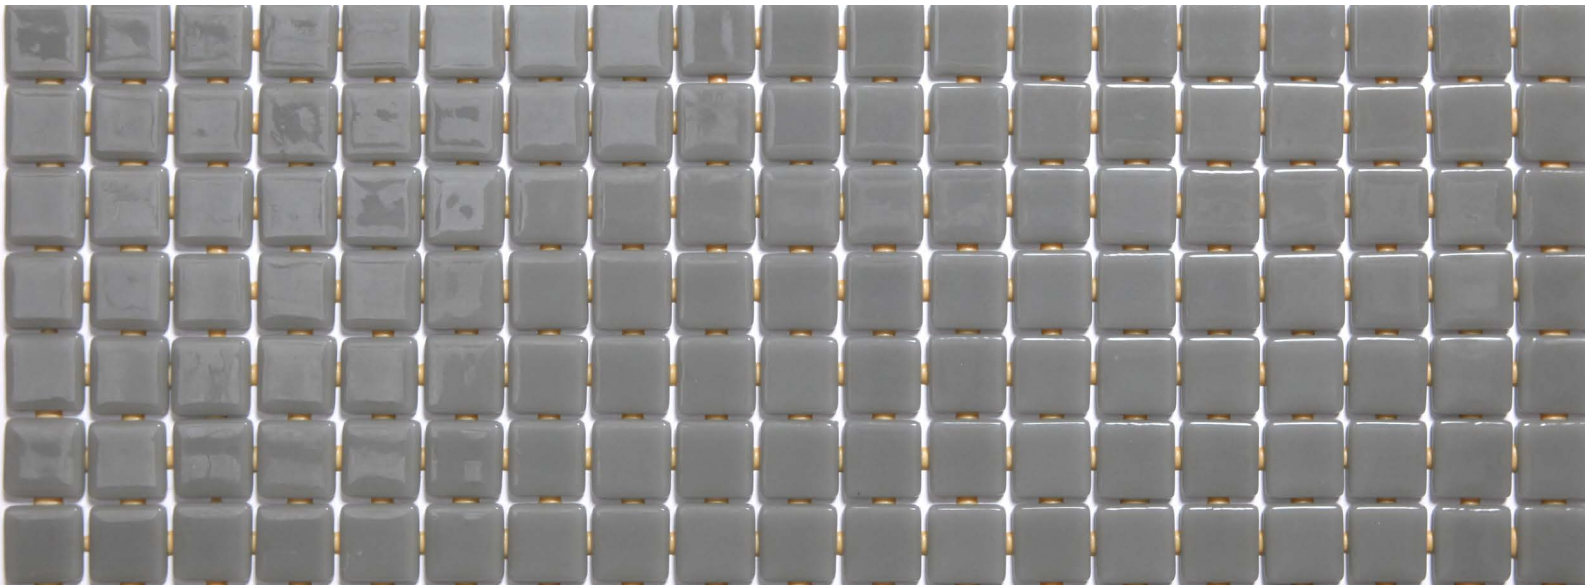

ezarri

Dreams
are made
of mosaics

2544-A

L I S A

2544-A, from the Lisa collection, is a flat-colour mosaic specially designed for cladding interiors, swimming pools, spas, saunas and wellness spaces. Solid and striking colours.

Available format & finish

Standard

25mm
Standard

36mm
Standard

Jointpoint System

Maximum grip surface. 92% Of the mosaic's surface is free for applying the adhesive. Durability guarantee.

Ease of installation. 25% Time saving compared with the paper-based panelling system.

Excellent finishes. Thanks to the ease of installation and visual control for tile placement.

Not affected by moisture. Does not expand or contract like mesh or paper-based panelling systems.

Exclusive jointpoint adhesive formula. Jointpoint provides the perfect combination of malleability and stiffness. It is flexible and easy to cut.

Even the smallest area is uniform and controllable. Jointpoint has minimal thickness and is very uniform and controllable.

Water absorption	UNE EN ISO 10545-3	Result: E=0,1%
Scratch resistance	UNE EN ISO 10545-7	Classification: PEI = 4
Stain resistance	UNE EN ISO 10545-14	Classification: 1-5-5
Scratch hardness	UNE 67101 (escala de Mohs)	Class 7
Resistance to freezing	UNE EN ISO 10545-12	Resistant
Chemical resistance	UNE EN ISO 10545-13	Classification: A