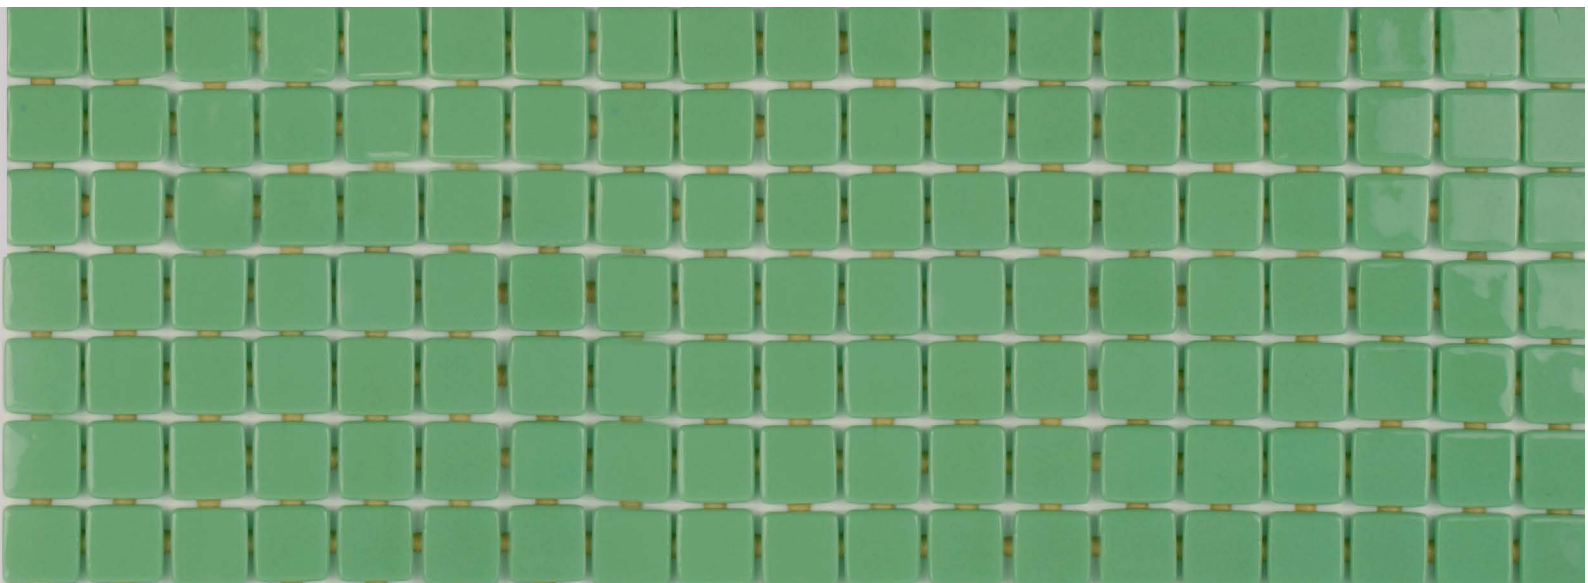

ezarri

Dreams
are made
of mosaics

2548-C

L I S A

2548-C, from the Lisa collection, is a flat-colour mosaic specially designed for cladding interiors, swimming pools, spas, saunas and wellness spaces. Solid and striking colours.

Available format & finish

Standard

25mm
Standard

36mm
Standard

Jointpoint System

Maximum grip surface. 92% Of the mosaic's surface is free for applying the adhesive. Durability guarantee.

Ease of installation. 25% Time saving compared with the paper-based panelling system.

Excellent finishes. Thanks to the ease of installation and visual control for tile placement.

Not affected by moisture. Does not expand or contract like mesh or paper-based panelling systems.

Exclusive jointpoint adhesive formula. Jointpoint provides the perfect combination of malleability and stiffness. It is flexible and easy to cut.