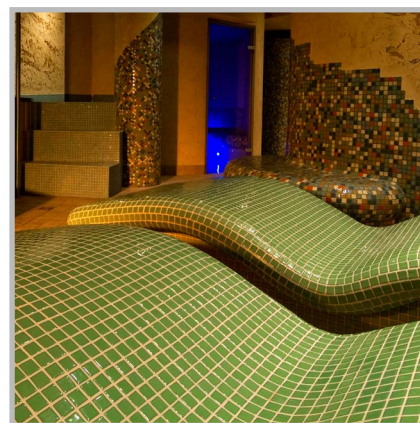

ezarri

Dreams
are made
of mosaics

2548-C

L I S A

2548-C, from the Lisa collection, is a flat-colour mosaic specially designed for cladding interiors, swimming pools, spas, saunas and wellness spaces. Solid and striking colours.

Available format & finish

Standard

25mm
Standard

36mm
Standard

Jointpoint System

Maximum grip surface. 92% Of the mosaic's surface is free for applying the adhesive. Durability guarantee.

Ease of installation. 25% Time saving compared with the paper-based panelling system.