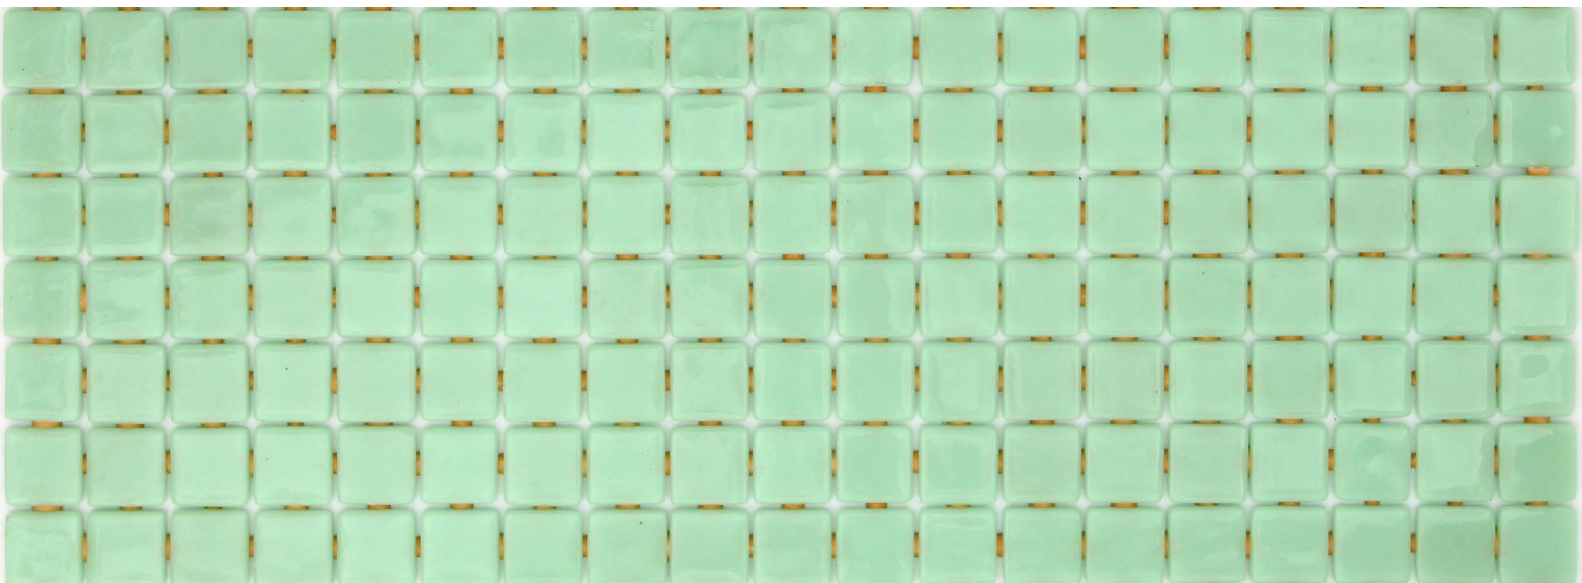

## 2549-A

L I S A

**2549-A**, from the Lisa collection, is a flat-colour mosaic specially designed for cladding interiors, swimming pools, spas, saunas and wellness spaces. Solid and striking colours.