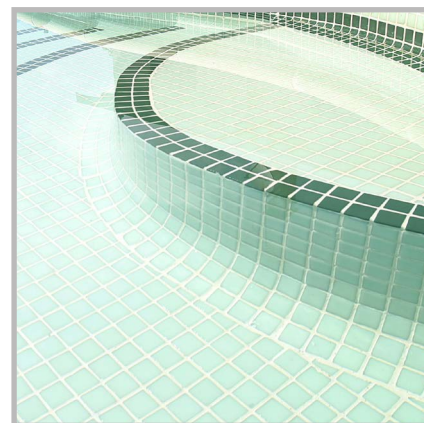

Available format & finish

Standard

25mm
Standard

36mm
Standard