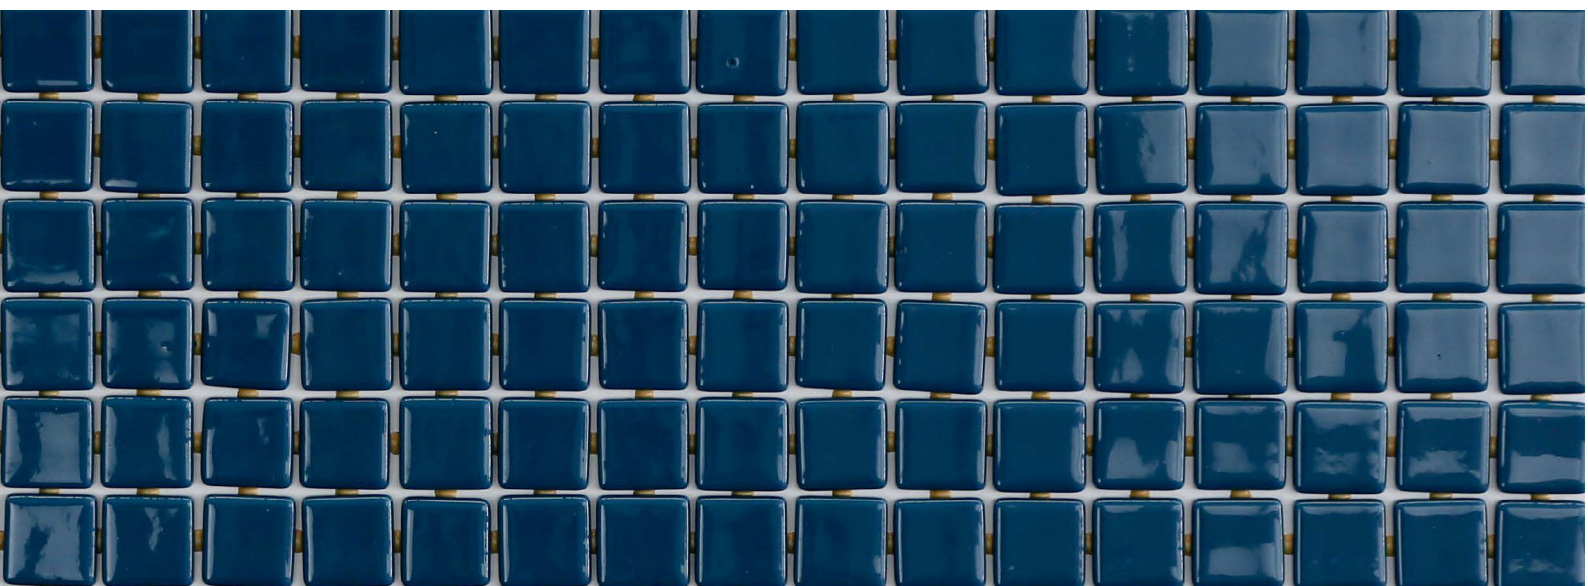

ezarri

Dreams
are made
of mosaics

2569-C

L I S A

Available format & finish

25mm
Standard

2569-C, from the Lisa collection, is a flat-colour mosaic specially designed for cladding interiors, swimming pools, spas, saunas and wellness spaces. Solid and striking colours.