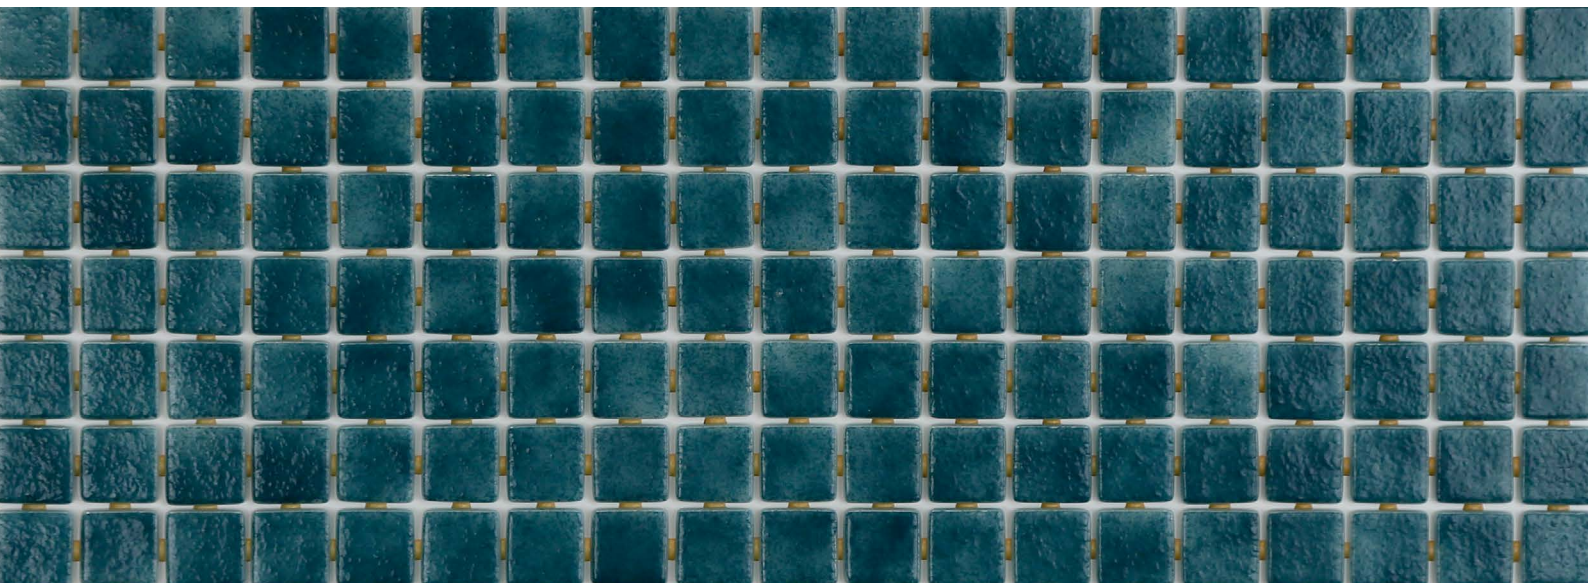

## 2502-A

NIEBLA

**2502-A**, from the Niebla collection, is a mosaic in hazy colours specially designed for cladding interiors, swimming pools, spas, saunas and wellness spaces.