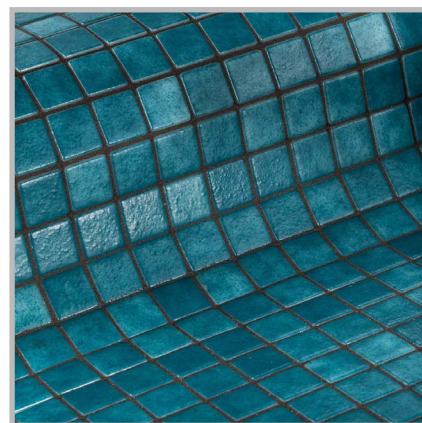

Available format & finish

2502-A Safe Step - P5 Rated As 4586-2013

[DOWNLOAD TEST RESULT](#)

2502-A Safe, this mosaic is with the Safe-Steps system, an extremely safe non-coarse, anti-slip mosaic, designed to be as safe to walk on as a pavement. Anti-slip mosaic for swimming pools, bathrooms, built-in showers, spas and wellness spaces. Safety or beauty? There's no need to choose.