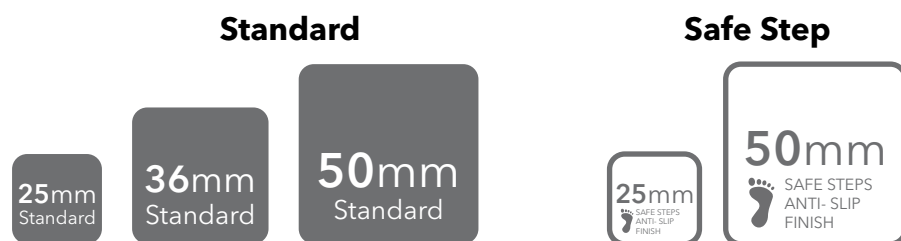

Available formats & finishes