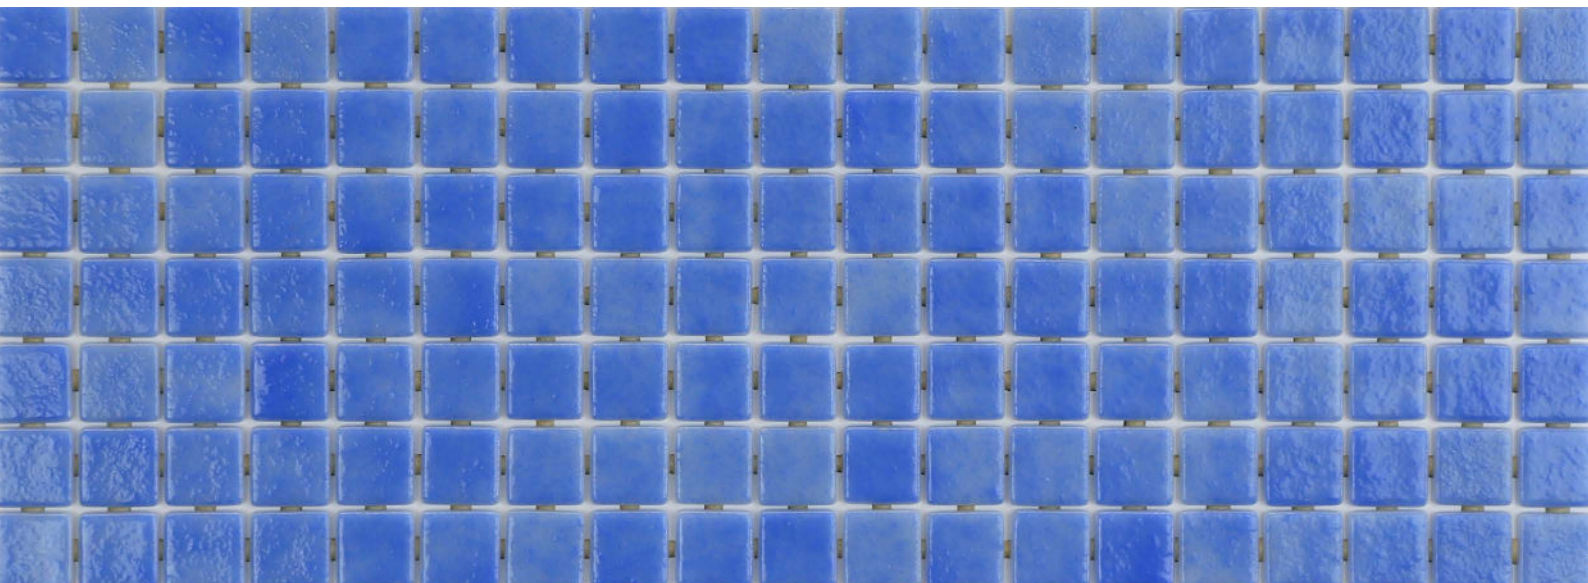

ezarri

Dreams
are made
of mosaics

2505-A

N I E B L A

2505-A, from the Niebla collection, is a mosaic in hazy colours specially designed for cladding interiors, swimming pools, spas, saunas and wellness spaces.

Available formats & finishes

Special Pieces

With the same texture as our non-slip mosaics, our Corner and Cove pieces create a premium finish for your project. They are perfect for finishing off the corners of steps, pool edges and transitions between floors and vertical walls.

Cove

Corner

2505-A Safe Step - P5 Rated As 4586-2013

[DOWNLOAD TEST RESULT](#)

2505-A Safe, this mosaic is with the Safe-Steps system, an extremely safe non-coarse, anti-slip mosaic, designed to be as safe to walk on as a pavement. Anti-slip mosaic for swimming pools, bathrooms, built-in showers, spas and wellness spaces. Safety or beauty? There's no need to choose.