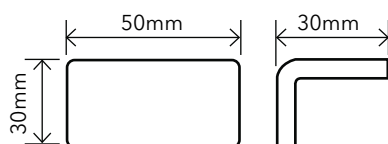

Special Pieces

With the same texture as our non-slip mosaics, our Corner and Cove pieces create a premium finish for your project. They are perfect for finishing off the corners of steps, pool edges and transitions between floors and vertical walls.

Cove