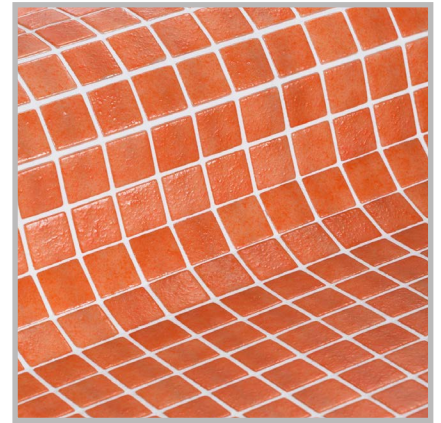

Available format & finish

2509-C Safe Step

Indicative test results P5 (testing done upon request)

2509-C Safe, this mosaic is with the Safe-Steps system, an extremely safe non-coarse, anti-slip mosaic, designed to be as safe to walk on as a pavement. Anti-slip mosaic for swimming pools, bathrooms, built-in showers, spas and wellness spaces. Safety or beauty? There's no need to choose.