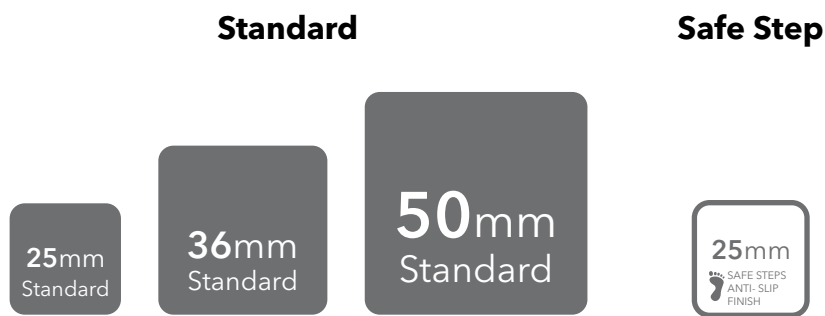

## 2509-C

N I E B L A

**2509-C**, from the Niebla collection, is a mosaic in hazy colours specially designed for cladding interiors, swimming pools, spas, saunas and wellness spaces.

## Available format & finish