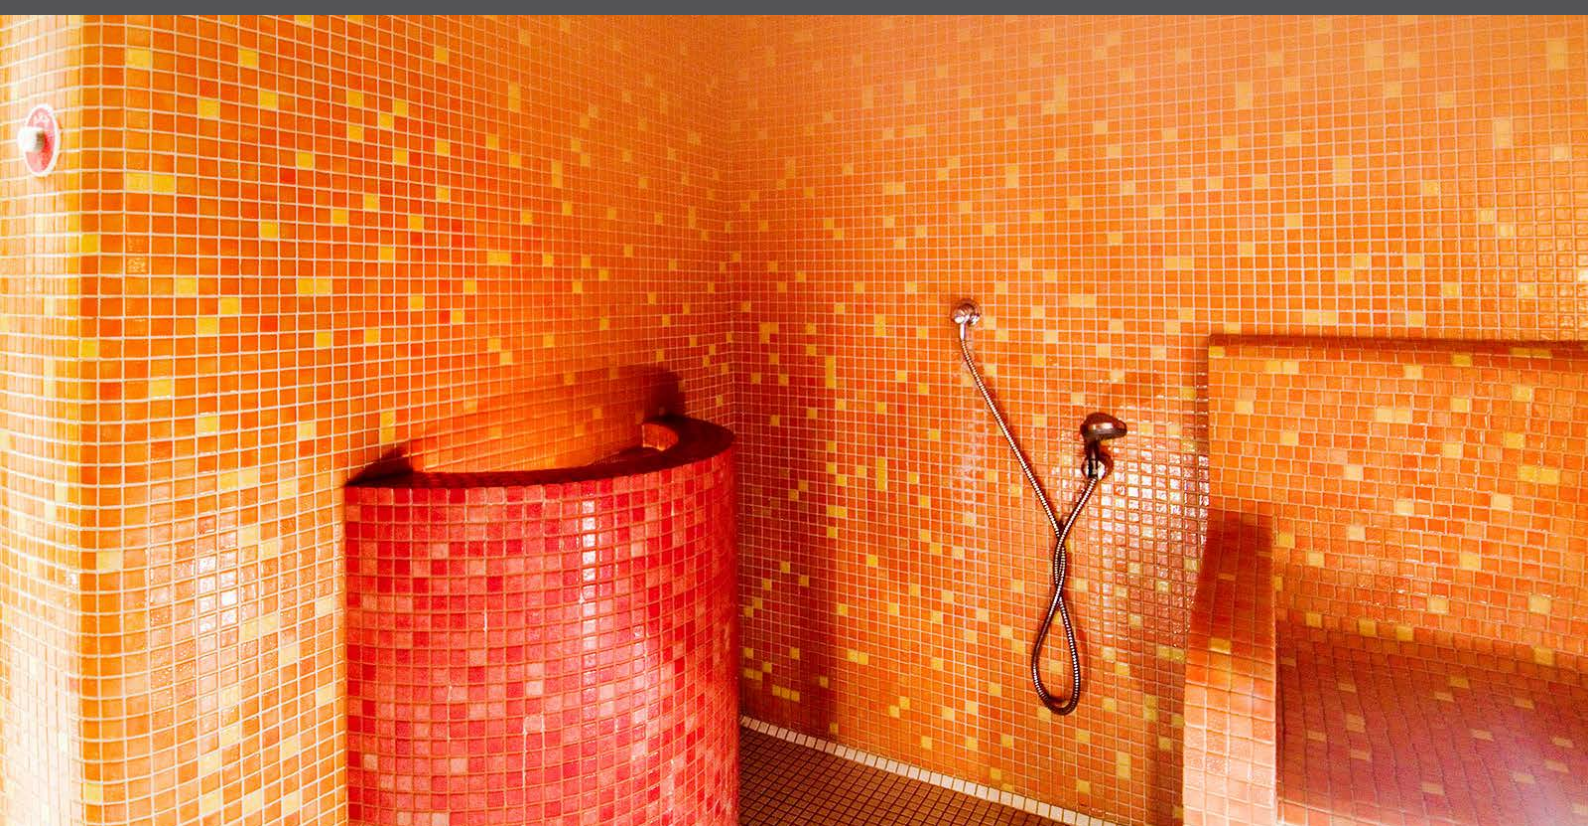

## 2509-C

N I E B L A

**2509-C**, from the Niebla collection, is a mosaic in hazy colours specially designed for cladding interiors, swimming pools, spas, saunas and wellness spaces.

## 2509-C Safe Step

Indicative test results P5 (testing done upon request)

2509-C Safe, this mosaic is with the Safe-Steps system, an extremely safe non-coarse, anti-slip mosaic, designed to be as safe to walk on as a pavement. Anti-slip mosaic for swimming pools, bathrooms, built-in showers, spas and wellness spaces. Safety or beauty? There's no need to choose.