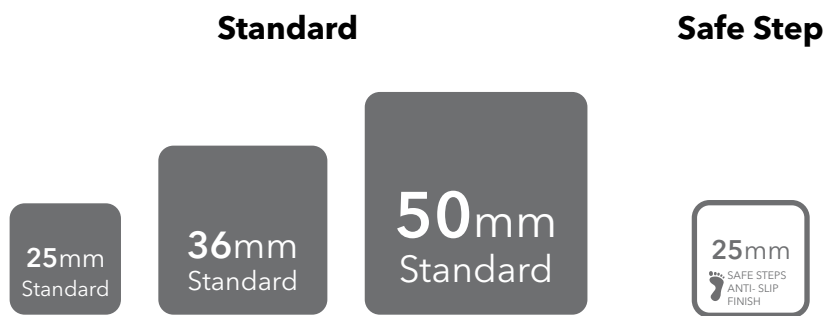

Available format & finish

2529-B Safe Step - P4 Rated As 4586-2013

[DOWNLOAD TEST RESULT](#)

2529-B Safe, this mosaic is with the Safe-Steps system, an extremely safe non-coarse, anti-slip mosaic, designed to be as safe to walk on as a pavement. Anti-slip mosaic for swimming pools, bathrooms, built-in showers, spas and wellness spaces. Safety or beauty? There's no need to choose.