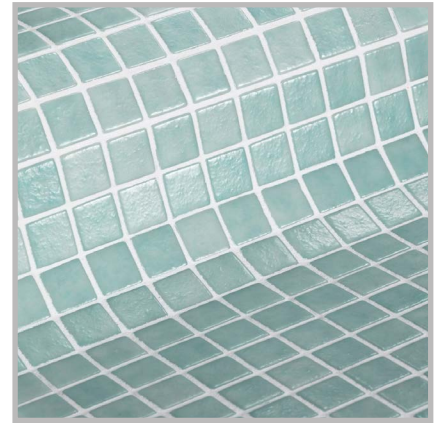

Available format & finish

2529-B Safe Step - P4 Rated As 4586-2013

[DOWNLOAD TEST RESULT](#)

2529-B Safe, this mosaic is with the Safe-Steps system, an extremely safe non-coarse, anti-slip mosaic, designed to be as safe to walk on as a pavement. Anti-slip mosaic for swimming pools, bathrooms, built-in showers, spas and wellness spaces. Safety or beauty? There's no need to choose.