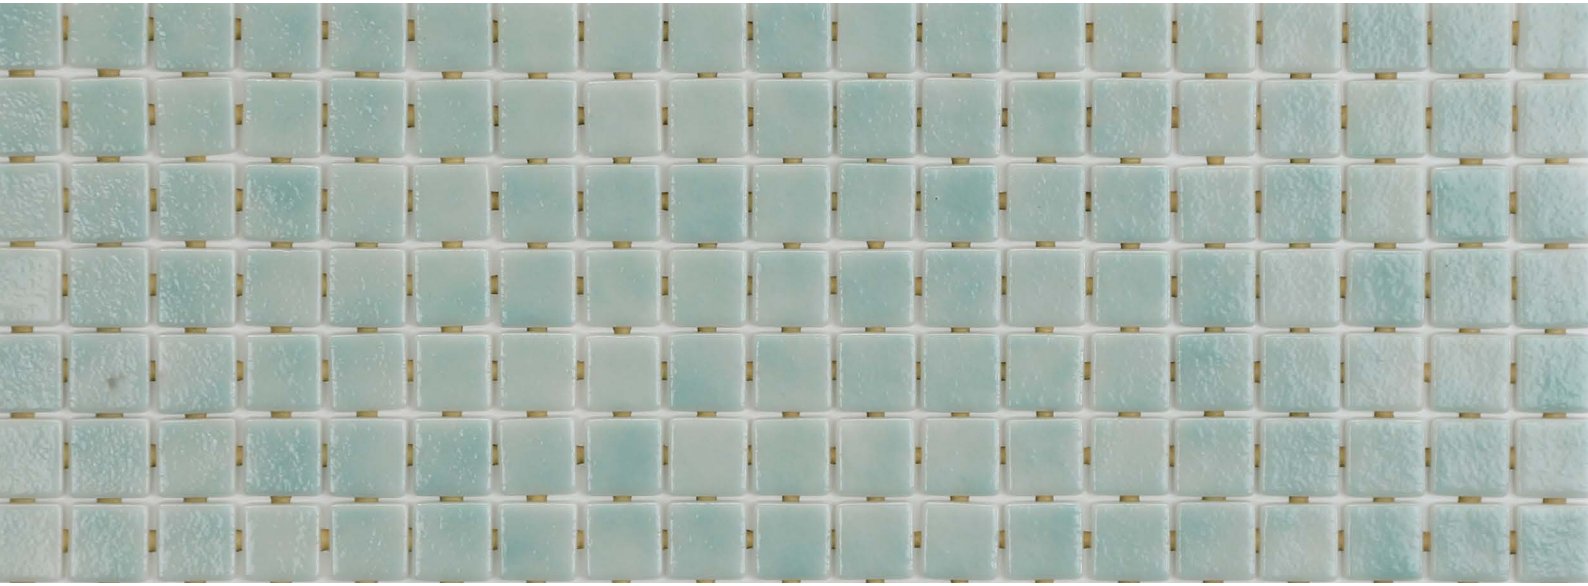

## 2529-B

N I E B L A

**2529-B**, from the Niebla collection, is a mosaic in hazy colours specially designed for cladding interiors, swimming pools, spas, saunas and wellness spaces.