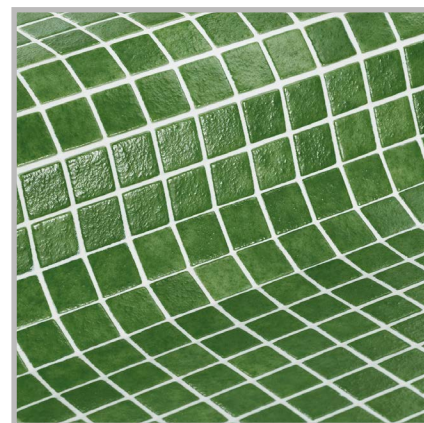

Available format & finish

2585-B Safe Step

Indicative test results P5 (testing done upon request)

2585-B Safe, this mosaic is with the Safe-Steps system, an extremely safe non-coarse, anti-slip mosaic, designed to be as safe to walk on as a pavement. Anti-slip mosaic for swimming pools, bathrooms, built-in showers, spas and wellness spaces. Safety or beauty? There's no need to choose.