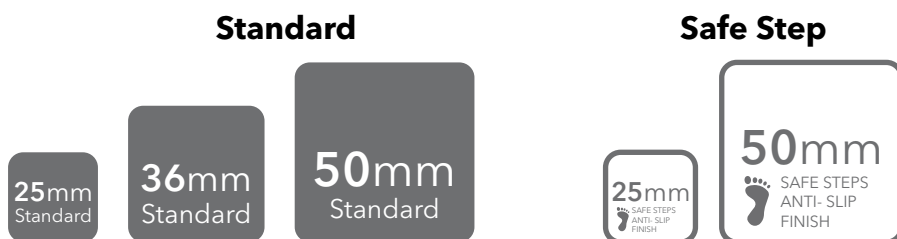

ezarri

Dreams
are made
of mosaics

2585-B

N I E B L A

2585-B, from the Niebla collection, is a mosaic in hazy colours specially designed for cladding interiors, swimming pools, spas, saunas and wellness spaces.

Available format & finish

2585-B Safe Step

Indicative test results P5 (testing done upon request)

2585-B Safe, this mosaic is with the Safe-Steps system, an extremely safe non-coarse, anti-slip mosaic, designed to be as safe to walk on as a pavement. Anti-slip mosaic for swimming pools, bathrooms, built-in showers, spas and wellness spaces. Safety or beauty? There's no need to choose.

Jointpoint System

Maximum grip surface 92% of the mosaic's surface is free for applying the adhesive. Durability guarantee.

Ease of installation. 25% time saving compared with the paper-based panelling system.

Excellent finishes. Thanks to the ease of installation and visual control for tile placement

Not affected by moisture. Does not expand or contract like mesh or paper-based panelling systems.

Exclusive jointpoint adhesive formula jointpoint provides the perfect combination of malleability and stiffness. It is flexible and easy to cut.