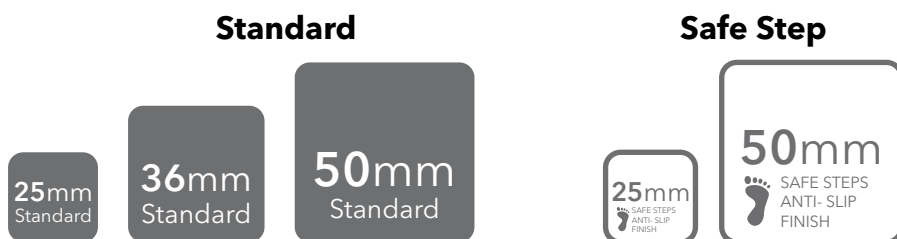

ezarri

Dreams
are made
of mosaics

2586-B

N I E B L A

2586-B, from the Niebla collection, is a mosaic in hazy colours specially designed for cladding interiors, swimming pools, spas, saunas and wellness spaces.

Available format & finish

2586-B Safe Step

Indicative test results P5 (testing done upon request)

2586-B Safe, this mosaic is with the Safe-Steps system, an extremely safe non-coarse, anti-slip mosaic, designed to be as safe to walk on as a pavement. Anti-slip mosaic for swimming pools, bathrooms, built-in showers, spas and wellness spaces. Safety or beauty? There's no need to choose.

Jointpoint System

Maximum grip surface 92% of the mosaic's surface is free for applying the adhesive. Durability guarantee.

Ease of installation. 25% time saving compared with the paper-based panelling system.

Excellent finishes. Thanks to the ease of installation and visual control for tile placement

Not affected by moisture. Does not expand or contract like mesh or paper-based panelling systems.

Exclusive jointpoint adhesive formula jointpoint provides the perfect combination of malleability and stiffness. It is flexible and easy to cut.