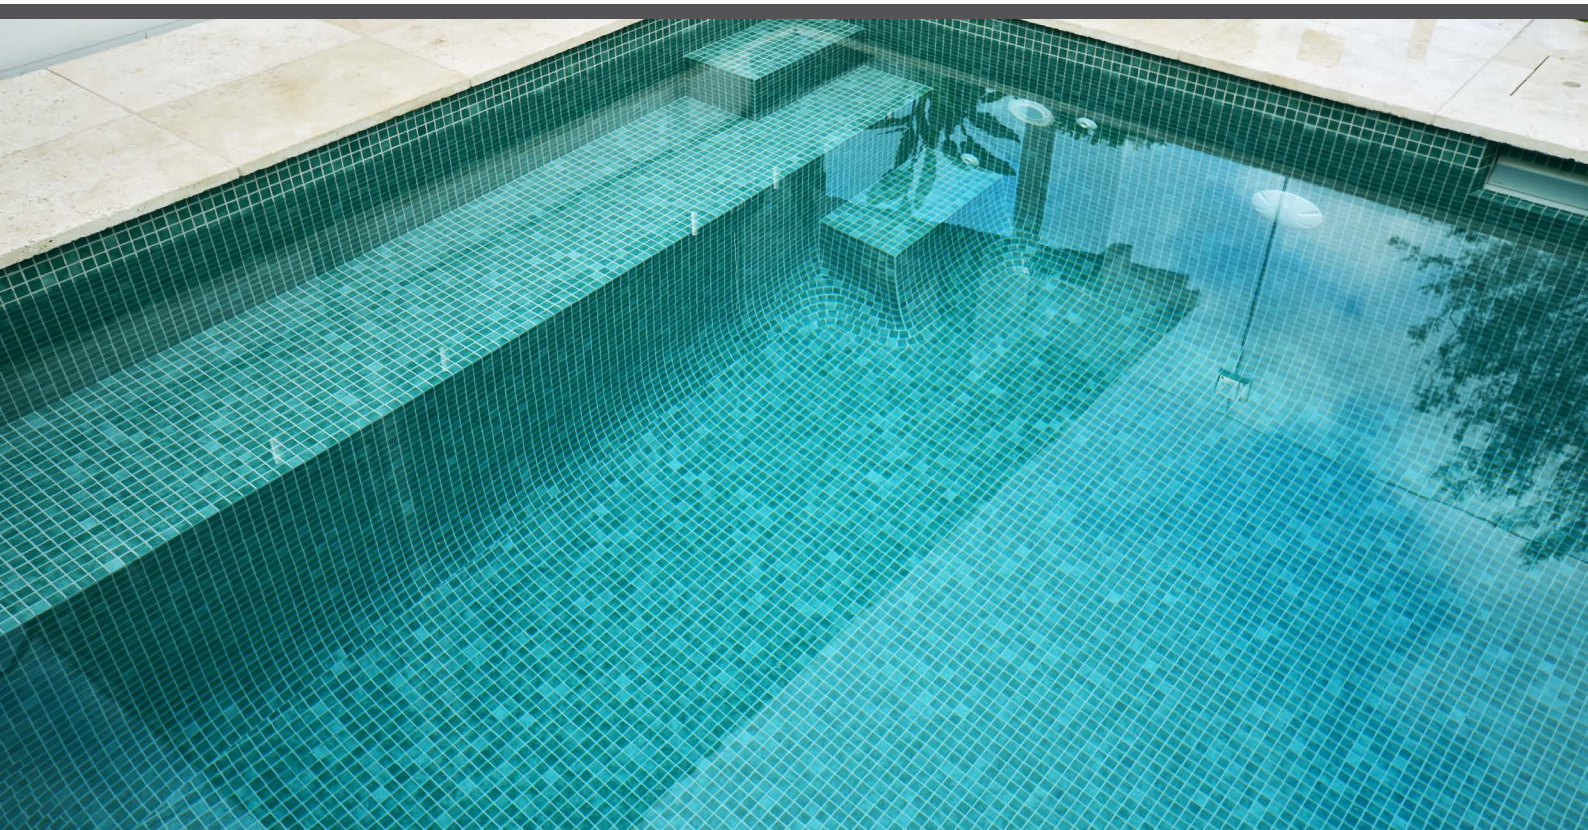

ezarri

Dreams
are made
of mosaics

2586-B

N I E B L A

2586-B, from the Niebla collection, is a mosaic in hazy colours specially designed for cladding interiors, swimming pools, spas, saunas and wellness spaces.

Available format & finish

2586-B Safe Step

Indicative test results P5 (testing done upon request)

2586-B Safe, this mosaic is with the Safe-Steps system, an extremely safe non-coarse, anti-slip mosaic, designed to be as safe to walk on as a pavement. Anti-slip mosaic for swimming pools, bathrooms, built-in showers, spas and wellness spaces. Safety or beauty? There's no need to choose.