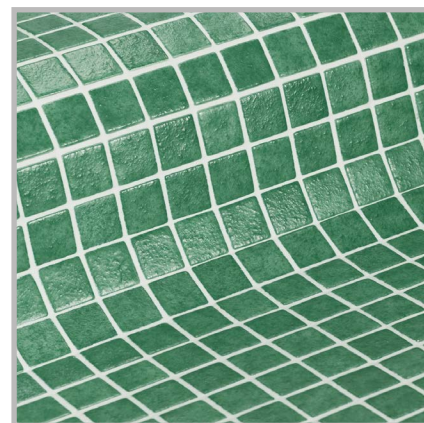

ezarri

Dreams
are made
of mosaics

2586-B

N I E B L A

2586-B, from the Niebla collection, is a mosaic in hazy colours specially designed for cladding interiors, swimming pools, spas, saunas and wellness spaces.

Available format & finish

2586-B Safe Step

Indicative test results P5 (testing done upon request)

2586-B Safe, this mosaic is with the Safe-Steps system, an extremely safe non-coarse, anti-slip mosaic, designed to be as safe to walk on as a pavement. Anti-slip mosaic for swimming pools, bathrooms, built-in showers, spas and wellness spaces. Safety or beauty? There's no need to choose.

Jointpoint System

Maximum grip surface 92% of the mosaic's surface is free for applying the adhesive. Durability guarantee.

Ease of installation. 25% time saving compared with the paper-based panelling system.

Excellent finishes. Thanks to the ease of installation and visual control for tile placement

Not affected by moisture. Does not expand or contract like mesh or paper-based panelling systems.

Exclusive jointpoint adhesive formula jointpoint provides the perfect combination of malleability and stiffness. It is flexible and easy to cut.