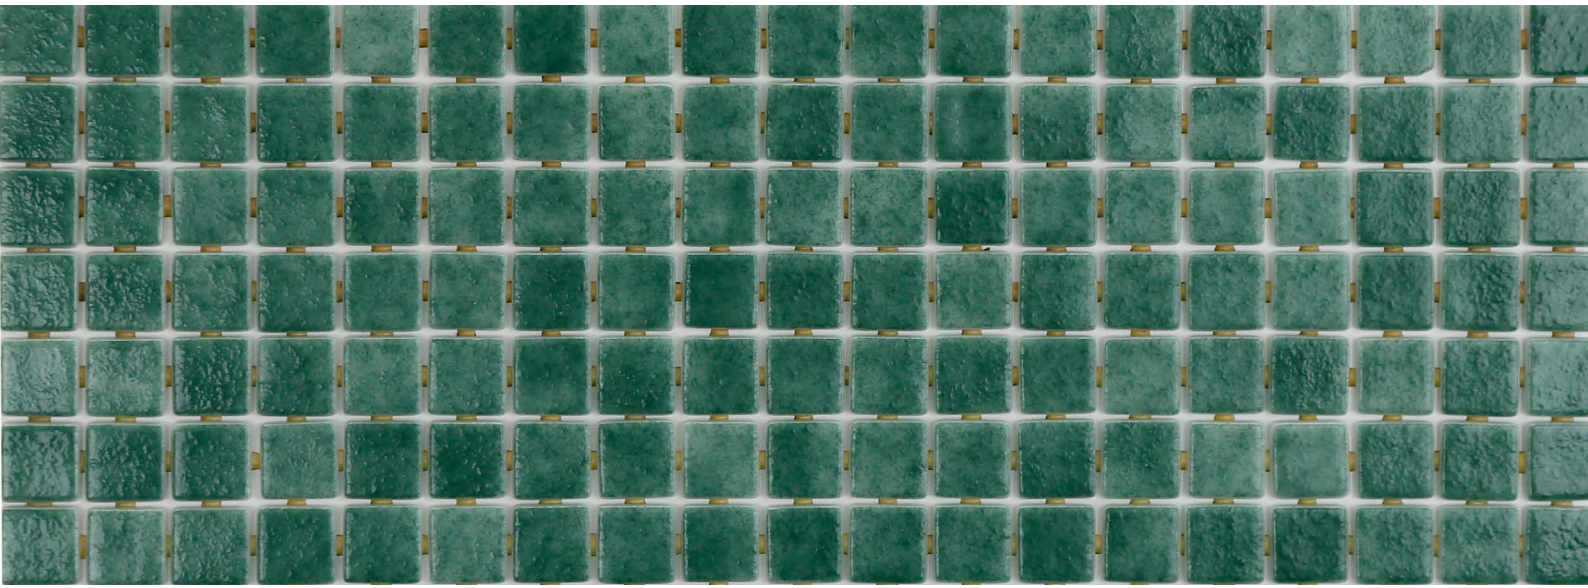

ezarri

Dreams
are made
of mosaics

2586-B

N I E B L A

2586-B, from the Niebla collection, is a mosaic in hazy colours specially designed for cladding interiors, swimming pools, spas, saunas and wellness spaces.

Available format & finish

2586-B Safe Step

Indicative test results P5 (testing done upon request)

2586-B Safe, this mosaic is with the Safe-Steps system, an extremely safe non-coarse, anti-slip mosaic, designed to be as safe to walk on as a pavement. Anti-slip mosaic for swimming pools, bathrooms, built-in showers, spas and wellness spaces. Safety or beauty? There's no need to choose.

Excellent finishes. Thanks to the ease of installation and visual control for tile placement

Not affected by moisture. Does not expand or contract like mesh or paper-based panelling systems.

Exclusive jointpoint adhesive formula jointpoint provides the perfect combination of malleability and stiffness. It is flexible and easy to cut.