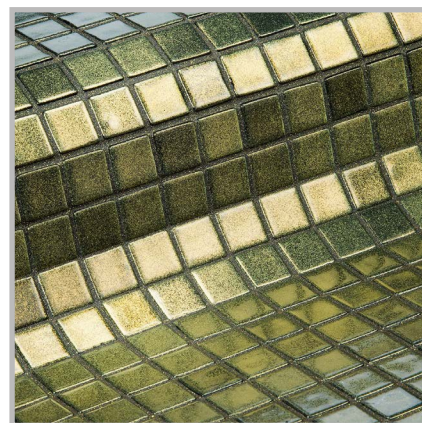

Available format & finish

25mm
Standard