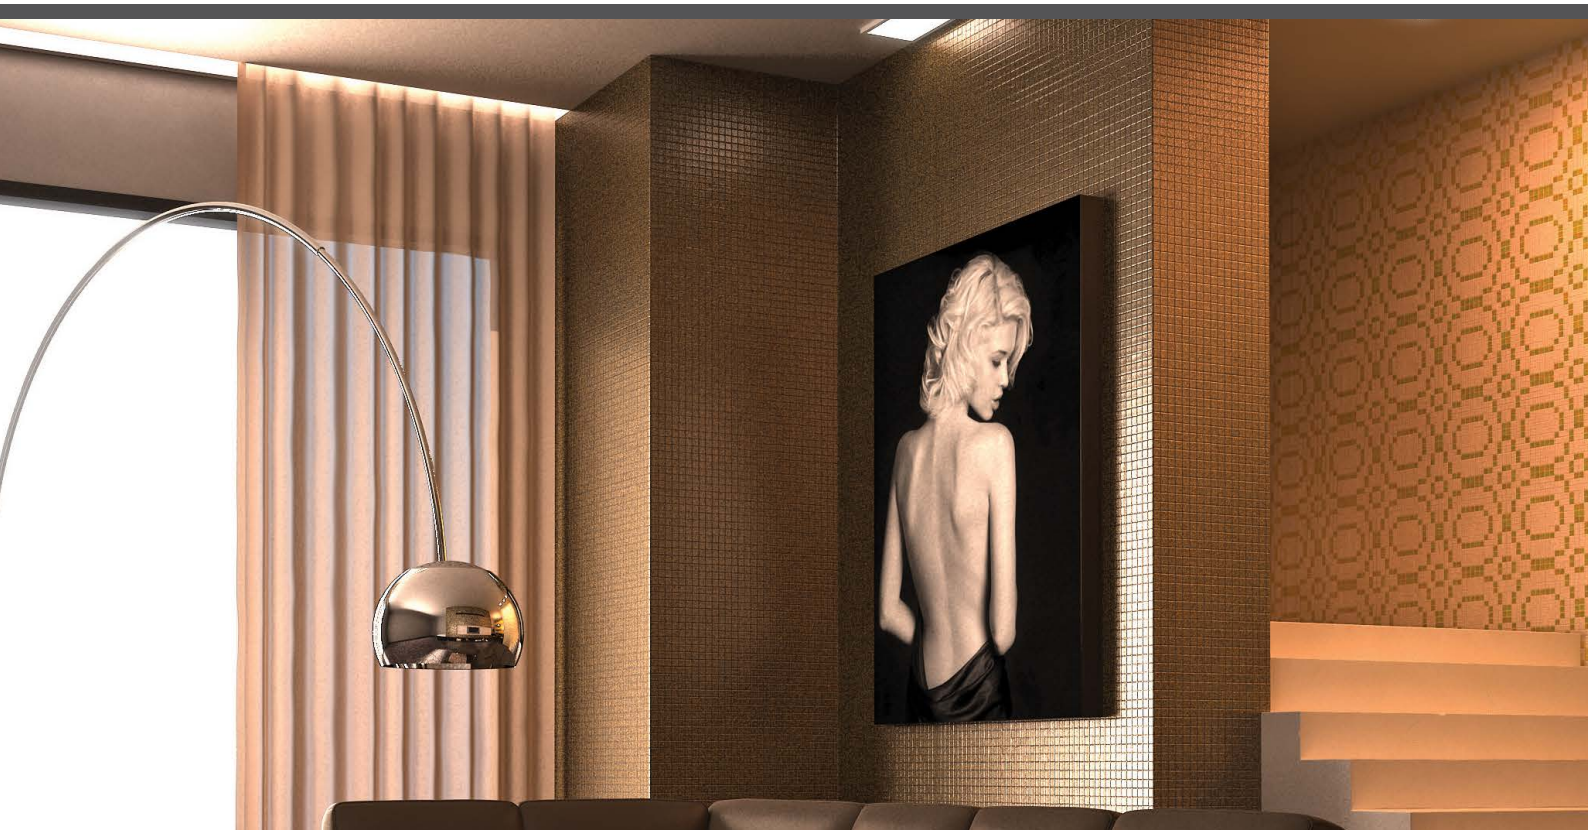

## Aquarius

SPACE

**Aquarius**, from the space collection, is a satin finish mosaic with a light sheen specially designed for cladding interiors, swimming pools, spas, saunas and wellness spaces. A choice which radiates energy.