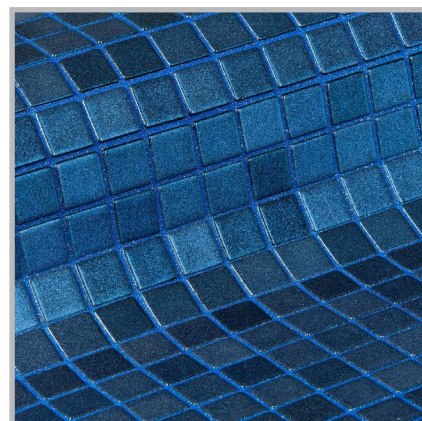

ezarri

Dreams
are made
of mosaics

Sagittarius

SPACE

Sagittarius, from the space collection, is a satin finish mosaic with a light sheen specially designed for cladding interiors, swimming pools, spas, saunas and wellness spaces. A choice which radiates energy.

Available format & finish

25mm
Standard

Jointpoint System

Maximum grip surface. 92% Of the mosaic's surface is free for applying the adhesive. Durability guarantee.

Ease of installation. 25% Time saving compared with the paper-based panelling system.

Excellent finishes. Thanks to the ease of installation and visual control for tile placement.

Not affected by moisture. Does not expand or contract like mesh or paper-based panelling systems.

Exclusive jointpoint adhesive formula. Jointpoint provides the perfect combination of malleability and stiffness. It is flexible and easy to cut.

Even the smallest area is uniform and controllable. Jointpoint has minimal thickness and is very uniform and controllable.

Water absorption	UNE EN ISO 10545-3	Result: E=0,1%
Scratch resistance	UNE EN ISO 10545-7	Classification: PEI = 4
Stain resistance	UNE EN ISO 10545-14	Classification: 1-5-5
Scratch hardness	UNE 67101 (escala de Mohs)	Class 7
Resistance to freezing	UNE EN ISO 10545-12	Resistant
Chemical resistance	UNE EN ISO 10545-13	Classification: A