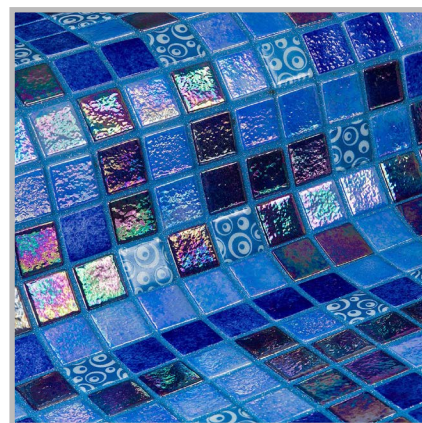

Available format & finish

25mm
Standard