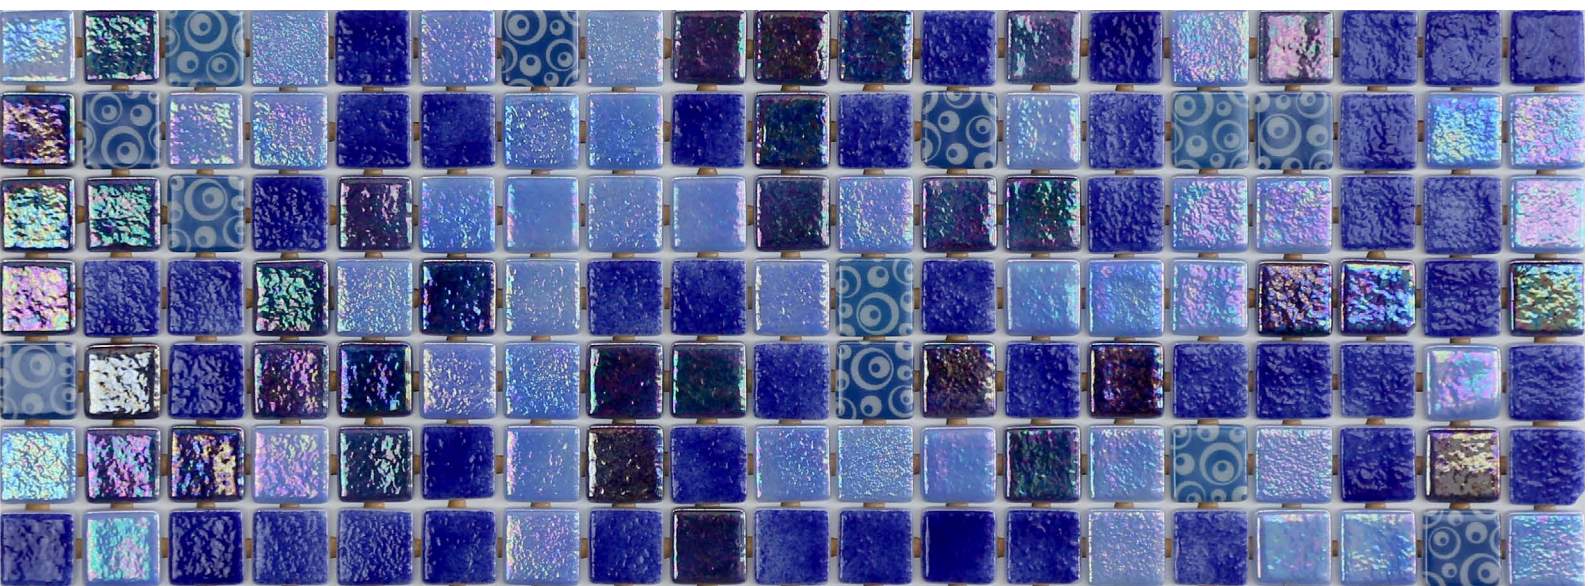

ezarri

Dreams
are made
of mosaics

Blue Berries

TOPPING

Blue Berries, from the topping collection, is a blend of digitally-printed mosaics specially designed for cladding interiors, spas, saunas and wellness spaces. 100% original and delightfully fun.

Available format & finish

25mm
Standard

Jointpoint System

Maximum grip surface. 92% Of the mosaic's surface is free for applying the adhesive. Durability guarantee.

Ease of installation. 25% Time saving compared with the paper-based panelling system.

Excellent finishes. Thanks to the ease of installation and visual control for tile placement.

Not affected by moisture. Does not expand or contract like mesh or paper-based panelling systems.

Exclusive jointpoint adhesive formula. Jointpoint provides the perfect combination of malleability and stiffness. It is flexible and easy to cut.

Even the smallest area is uniform and controllable. Jointpoint has minimal thickness and is very uniform and controllable.

Water absorption	UNE EN ISO 10545-3	Result: E=0,1%
Scratch resistance	UNE EN ISO 10545-7	Classification: PEI = 4
Stain resistance	UNE EN ISO 10545-14	Classification: 1-5-5
Scratch hardness	UNE 67101 (escala de Mohs)	Class 7
Resistance to freezing	UNE EN ISO 10545-12	Resistant
Chemical resistance	UNE EN ISO 10545-13	Classification: A