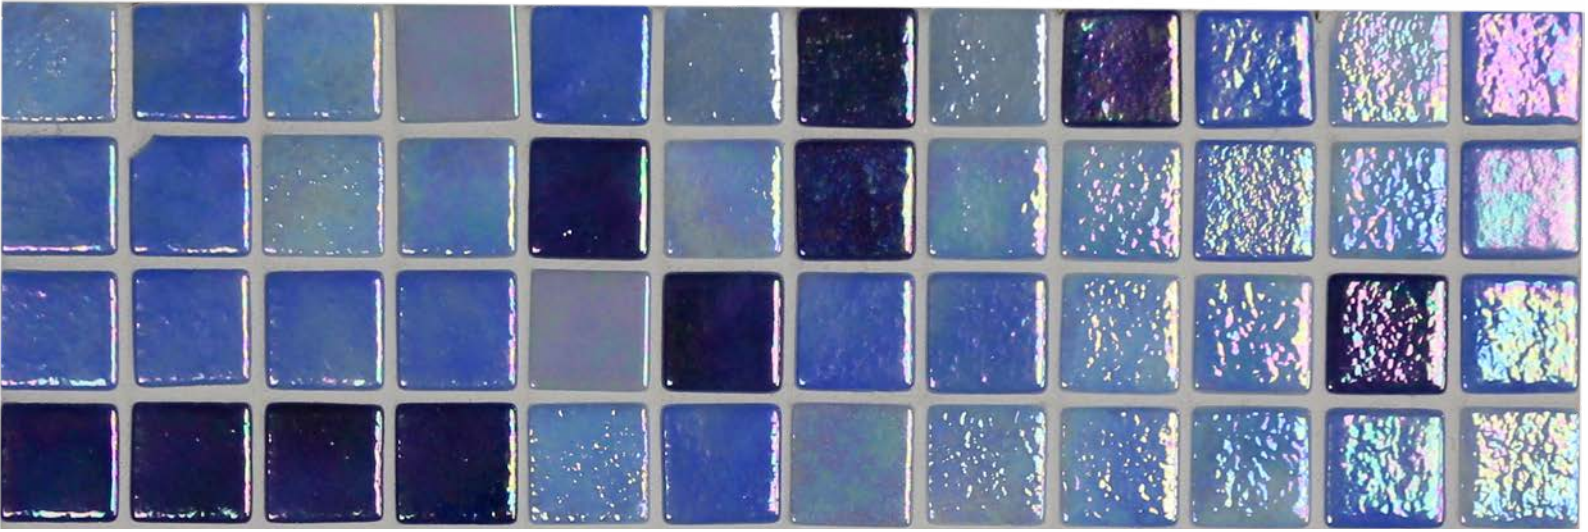

ezarri

Dreams
are made
of mosaics

Delphinus

F O S F O

Delphinus, from the fosforescente collection, are phosphorescent mosaics which charge up in the light and glow in the dark, specially designed for cladding interiors, swimming pools, spas, saunas and wellness spaces. Surprise yourself with glow-in-the-dark mosaics.

Available format & finish

25mm
Standard

DELPHINUS DAY

DELPHINUS NIGHT

Jointpoint System

Maximum grip surface. 92% Of the mosaic's surface is free for applying the adhesive. Durability guarantee.

Ease of installation. 25% Time saving compared with the paper-based panelling system.

Excellent finishes. Thanks to the ease of installation and visual control for tile placement.

Not affected by moisture. Does not expand or contract like mesh or paper-based panelling systems.

Exclusive jointpoint adhesive formula. Jointpoint provides the perfect combination of malleability and stiffness. It is flexible and easy to cut.

Even the smallest area is uniform and controllable. Jointpoint has minimal thickness and is very uniform and controllable.

Water absorption	UNE EN ISO 10545-3	Result: E=0,1%
Scratch resistance	UNE EN ISO 10545-7	Classification: PEI = 4
Stain resistance	UNE EN ISO 10545-14	Classification: 1-5-5
Scratch hardness	UNE 67101 (escala de Mohs)	Class 7
Resistance to freezing	UNE EN ISO 10545-12	Resistant
Chemical resistance	UNE EN ISO 10545-13	Classification: A