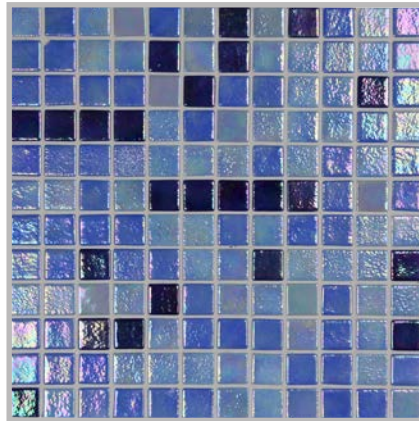

ezarri

Dreams
are made
of mosaics

Delphinus

F O S F O

Delphinus, from the fosforescente collection, are phosphorescent mosaics which charge up in the light and glow in the dark, specially designed for cladding interiors, swimming pools, spas, saunas and wellness spaces. Surprise yourself with glow-in-the-dark mosaics.

Available format & finish

25mm
Standard

DELPHINUS DAY

DELPHINUS NIGHT

Jointpoint System

Maximum grip surface. 92% Of the mosaic's surface is free for applying the adhesive. Durability guarantee.

Ease of installation. 25% Time saving compared with the paper-based panelling system.