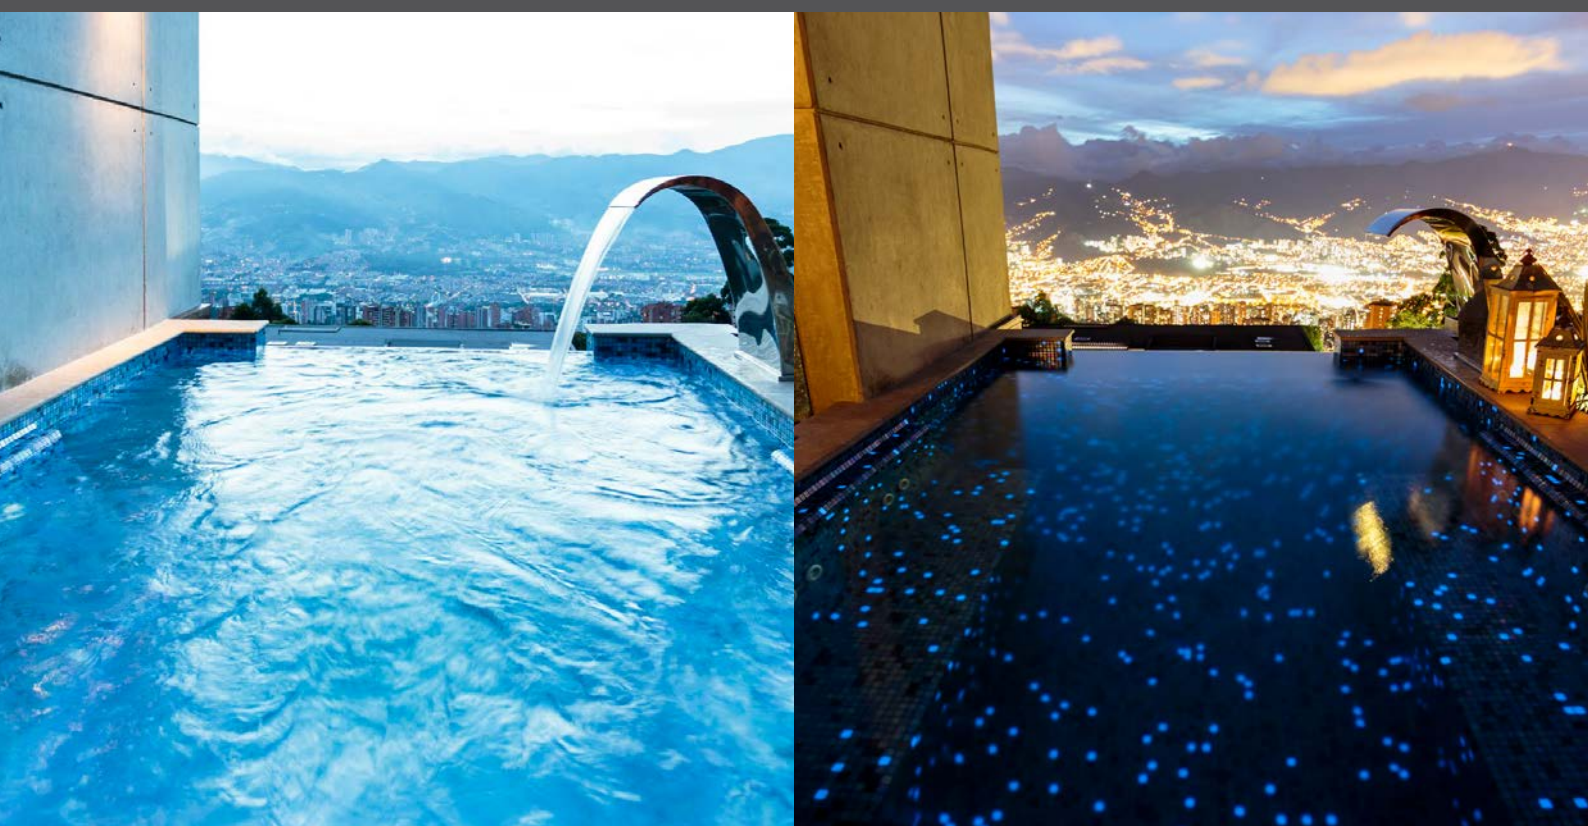

ezarri

Dreams
are made
of mosaics

Delphinus

F O S F O

Delphinus, from the fosforescente collection, are phosphorescent mosaics which charge up in the light and glow in the dark, specially designed for cladding interiors, swimming pools, spas, saunas and wellness spaces. Surprise yourself with glow-in-the-dark mosaics.

Available format & finish

25mm
Standard

DELPHINUS DAY

DELPHINUS NIGHT

Jointpoint System

Maximum grip surface. 92% Of the mosaic's surface is free for applying the adhesive. Durability guarantee.

Ease of installation. 25% Time saving compared with the paper-based panelling system.