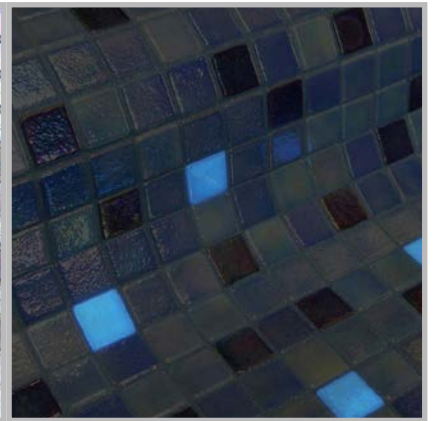

ezarri

Dreams
are made
of mosaics

Delphinus

F O S F O

Delphinus, from the fosforescente collection, are phosphorescent mosaics which charge up in the light and glow in the dark, specially designed for cladding interiors, swimming pools, spas, saunas and wellness spaces. Surprise yourself with glow-in-the-dark mosaics.

Available format & finish

25mm
Standard

DELPHINUS DAY

DELPHINUS NIGHT

Jointpoint System

Maximum grip surface. 92% Of the mosaic's surface is free for applying the adhesive. Durability guarantee.

Ease of installation. 25% Time saving compared with the paper-based panelling system.

Excellent finishes. Thanks to the ease of installation and visual control for tile placement.

Not affected by moisture. Does not expand or contract like mesh or paper-based panelling systems.

Exclusive jointpoint adhesive formula. Jointpoint provides the perfect combination of malleability and stiffness. It is flexible and easy to cut.

Even the smallest area is uniform and controllable. Jointpoint has minimal thickness and is very uniform and controllable.

Water absorption	UNE EN ISO 10545-3	Result: E=0,1%
Scratch resistance	UNE EN ISO 10545-7	Classification: PEI = 4
Stain resistance	UNE EN ISO 10545-14	Classification: 1-5-5
Scratch hardness	UNE 67101 (escala de Mohs)	Class 7
Resistance to freezing	UNE EN ISO 10545-12	Resistant
Chemical resistance	UNE EN ISO 10545-13	Classification: A