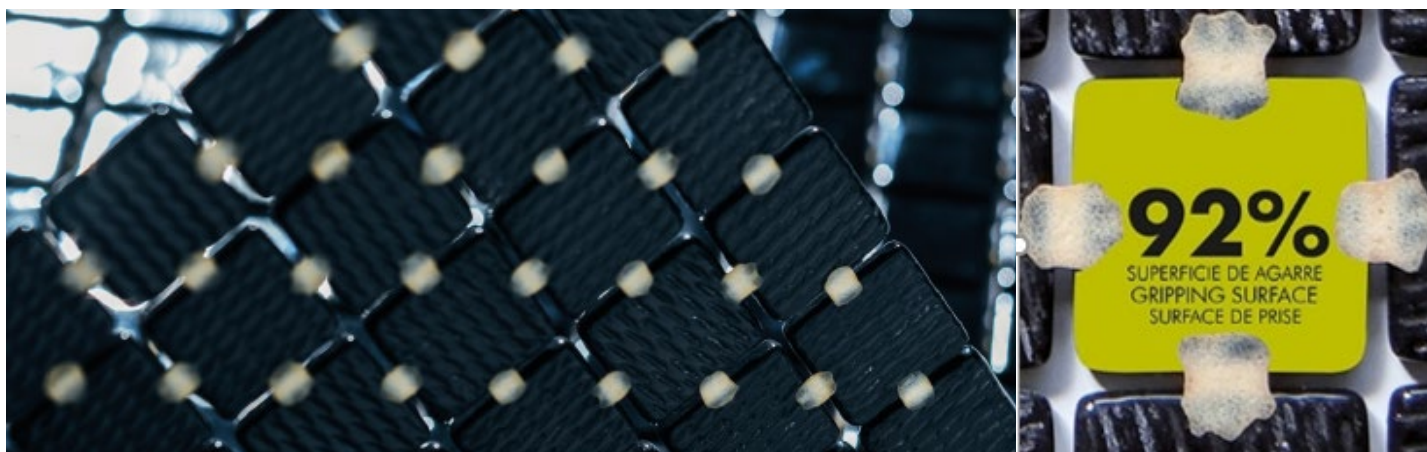

ezarri

Dreams
are made
of mosaics

Serpens

F O S F O

Serpens, from the fosforescente collection, are phosphorescent mosaics which charge up in the light and glow in the dark, specially designed for cladding interiors, swimming pools, spas, saunas and wellness spaces.

Surprise yourself with glow-in-the-dark mosaics.

Available format & finish

25mm
Standard

SERPENS DAY

SERPENS NIGHT

Jointpoint System

[Click to Download Test Result](#)

Maximum grip surface. 92% Of the mosaic's surface is free for applying the adhesive. Durability guarantee.

Ease of installation. 25% Time saving compared with the paper-based panelling system.

Excellent finishes. Thanks to the ease of installation and visual control for tile placement.

Not affected by moisture. Does not expand or contract like mesh or paper-based panelling systems.

Exclusive jointpoint adhesive formula. Jointpoint provides the perfect combination of malleability and stiffness. It is flexible and easy to cut.

Even the smallest area is uniform and controllable. Jointpoint has minimal thickness and is very uniform and controllable.