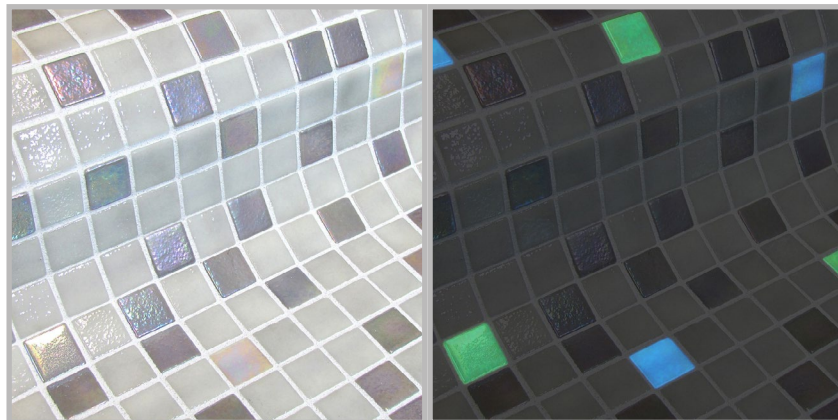

ezarri

Dreams
are made
of mosaics

Serpens

F O S F O

Serpens, from the fosforescente collection, are phosphorescent mosaics which charge up in the light and glow in the dark, specially designed for cladding interiors, swimming pools, spas, saunas and wellness spaces.

Surprise yourself with glow-in-the-dark mosaics.

Available format & finish

25mm
Standard

SERPENS DAY

SERPENS NIGHT

Jointpoint System

[Click to Download Test Result](#)

Maximum grip surface. 92% Of the mosaic's surface is free for applying the adhesive. Durability guarantee.

Exclusive jointpoint adhesive formula. Jointpoint provides the perfect combination of malleability and stiffness. It is flexible and easy to cut.

Even the smallest area is uniform and controllable. Jointpoint has minimal thickness and is very uniform and controllable.