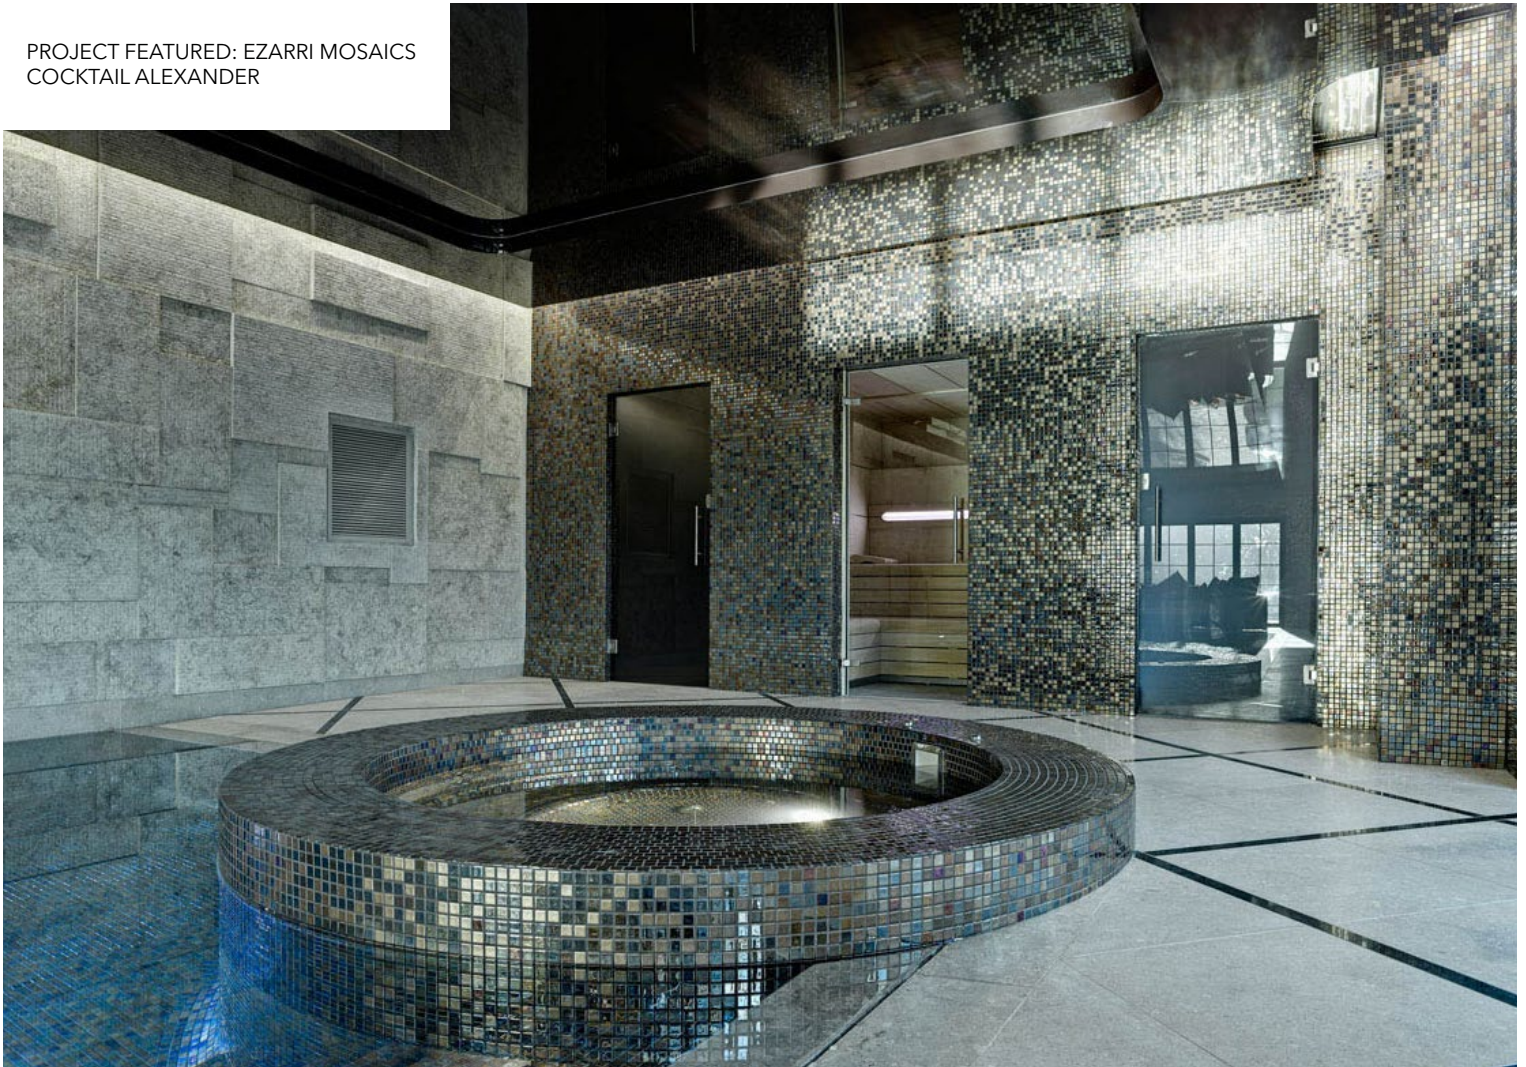

PROJECT FEATURED: EZARRI MOSAICS
SPACE SAGITTARIUS
COCKTAIL BLUEMOON (WALL)

☀ DAY

PROJECT FEATURED: EZARRI MOSAICS
FOSFO GLOW MIX DELPHINUS

☾ NIGHT

PROJECT FEATURED: EZARRI MOSAICS
SPACE CAPRICORN
CLASSIC TRAVERTINE