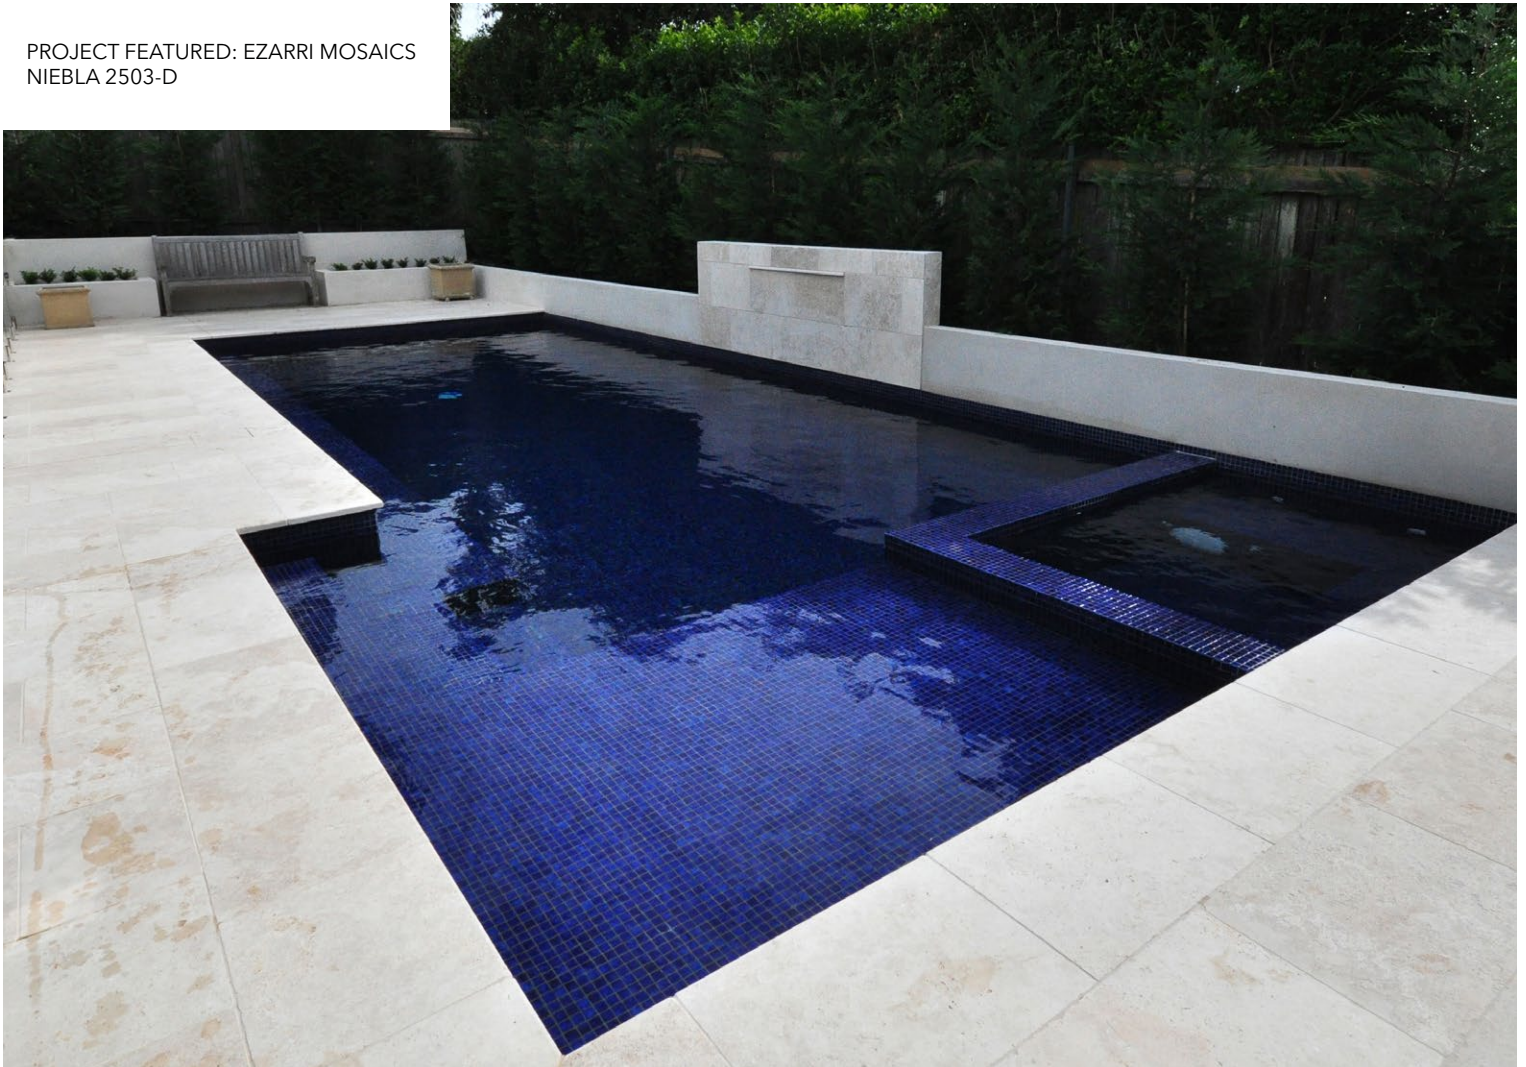

PROJECT FEATURED: EZARRI MOSAICS
NIEBLA 2503-D