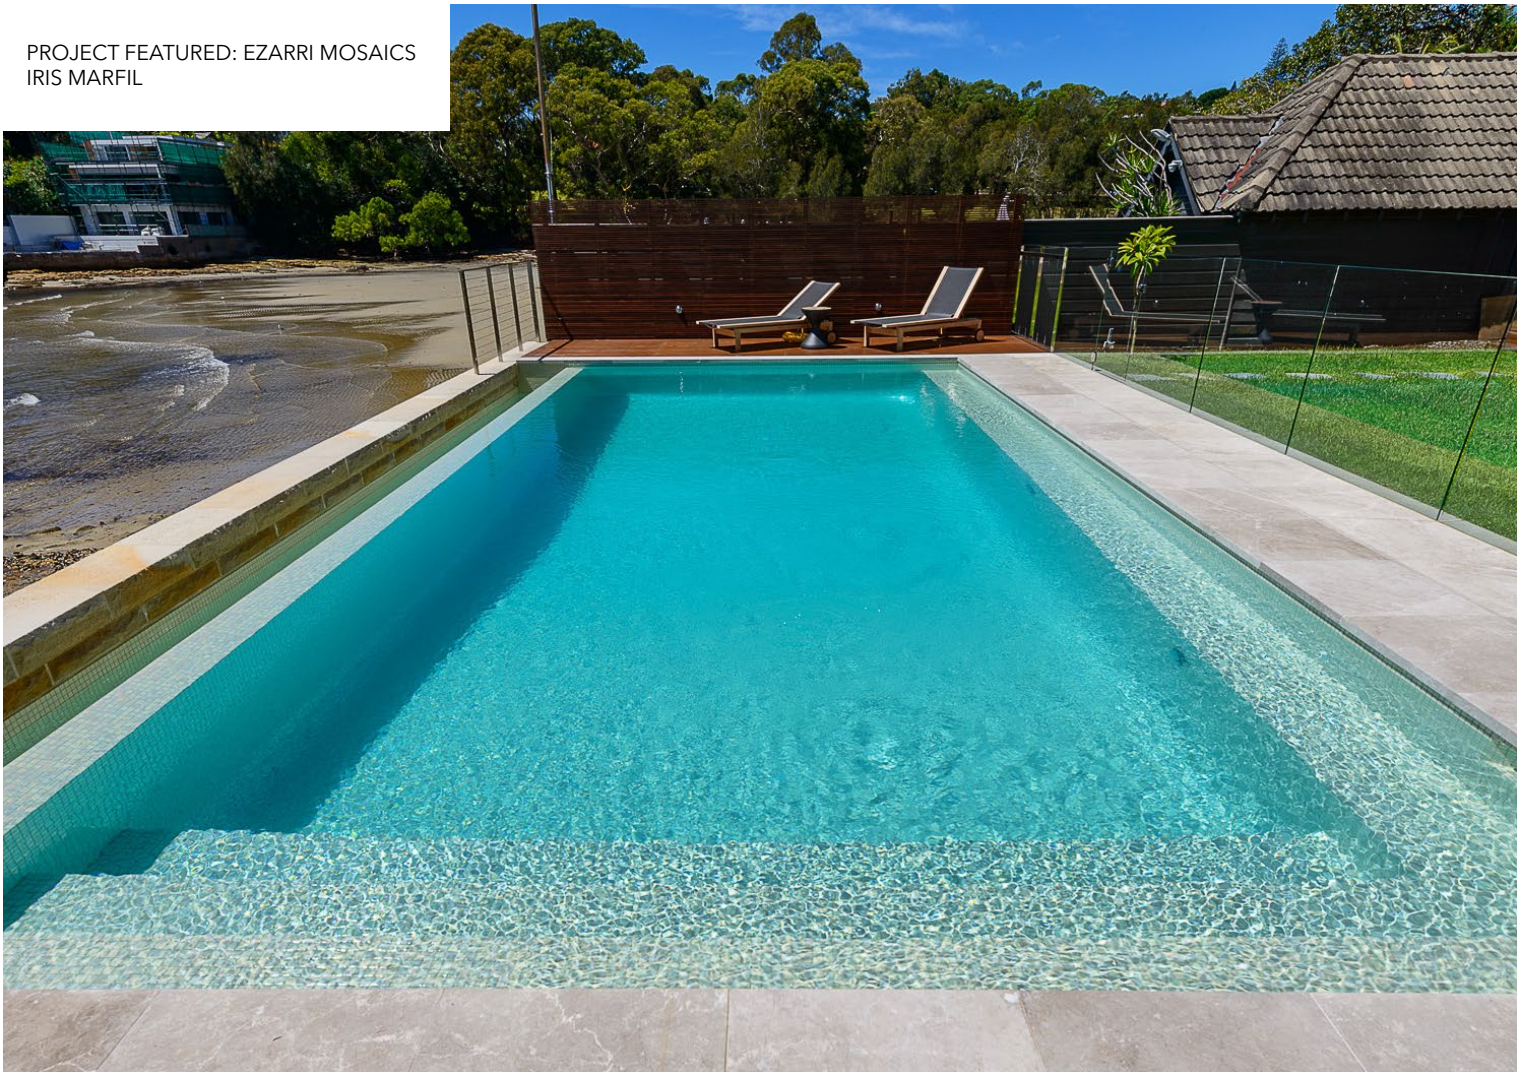

PROJECT FEATURED: EZARRI MOSAICS
IRIS MARFIL