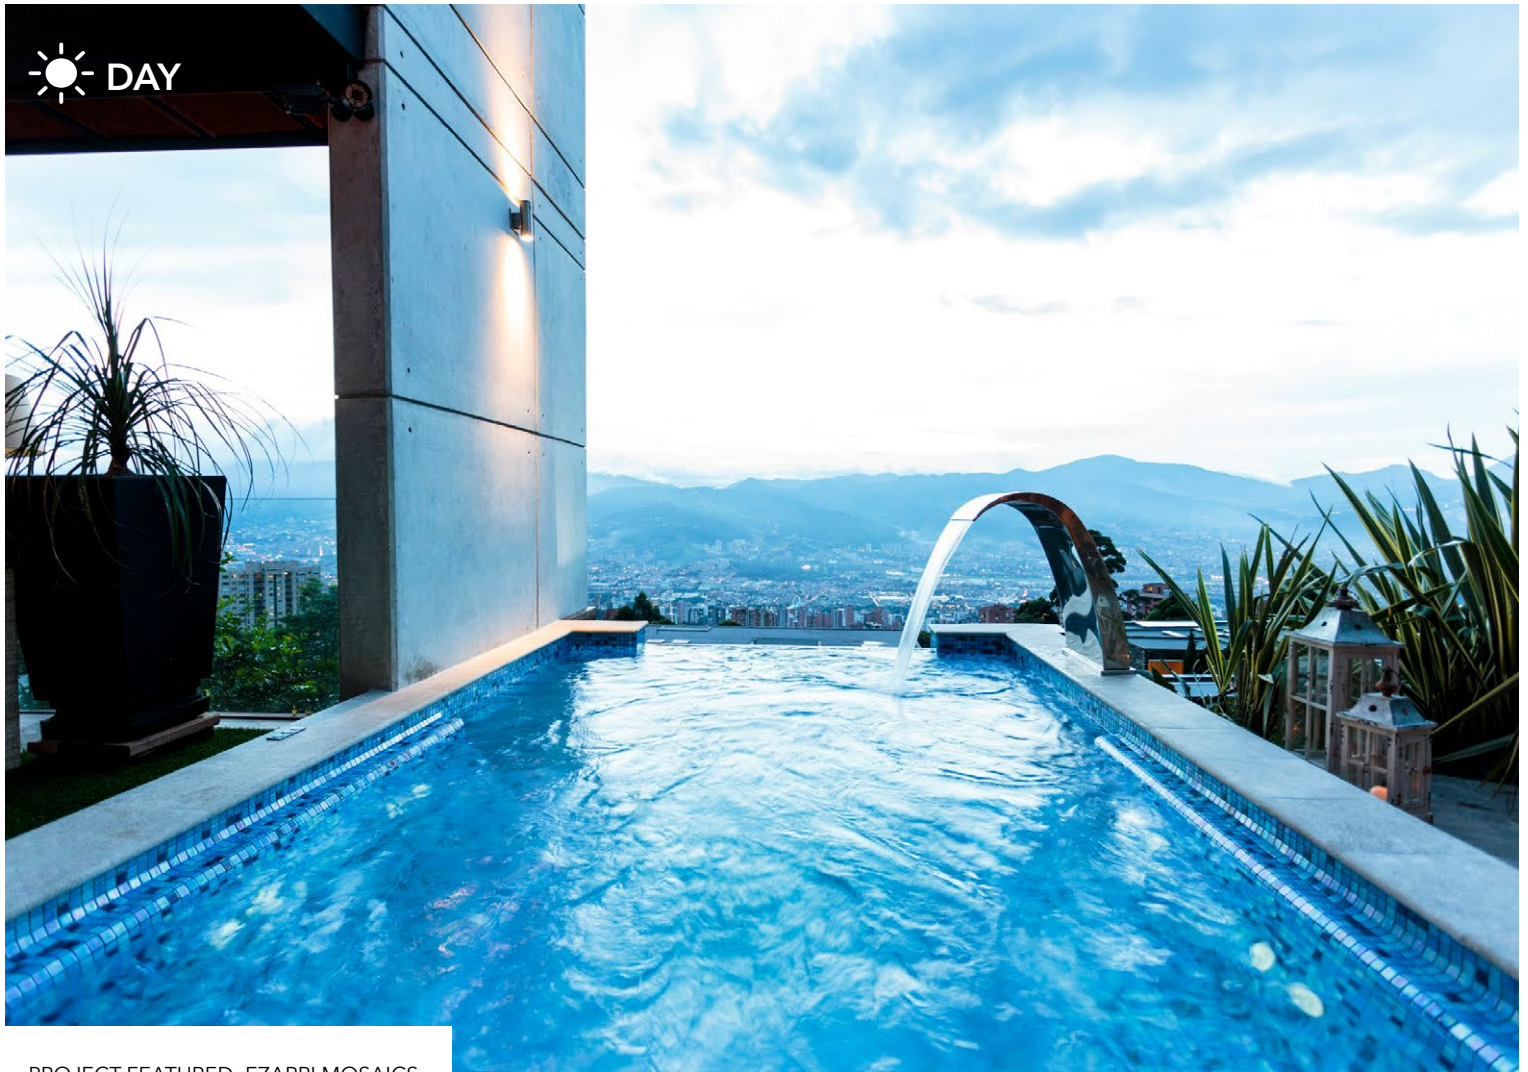

PROJECT FEATURED: EZARRI MOSAICS
SPACE SAGITTARIUS
COCKTAIL BLUEMOON (WALL)

☀ DAY

PROJECT FEATURED: EZARRI MOSAICS
FOSFO GLOW MIX DELPHINUS

☾ NIGHT

PROJECT FEATURED: EZARRI MOSAICS
SPACE CAPRICORN
CLASSIC TRAVERTINE