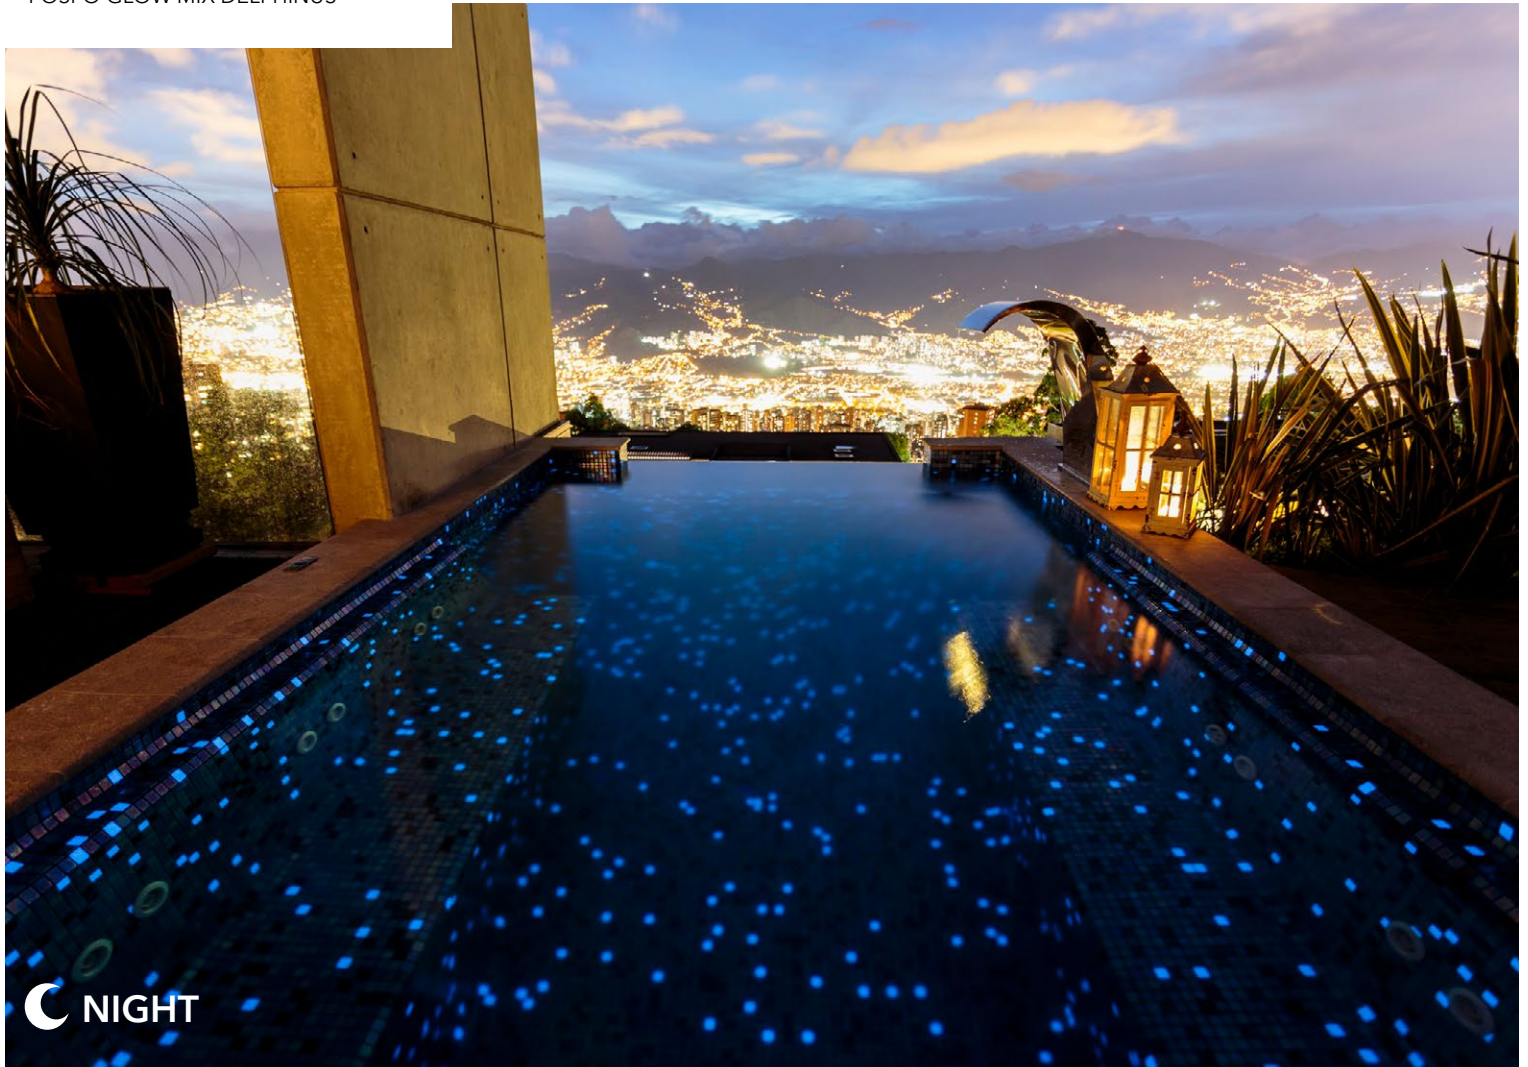

PROJECT FEATURED: EZARRI MOSAICS
SPACE SAGITTARIUS
COCKTAIL BLUEMOON (WALL)

☀ DAY

PROJECT FEATURED: EZARRI MOSAICS
FOSFO GLOW MIX DELPHINUS

☾ NIGHT

PROJECT FEATURED: EZARRI MOSAICS
SPACE CAPRICORN
CLASSIC TRAVERTINE