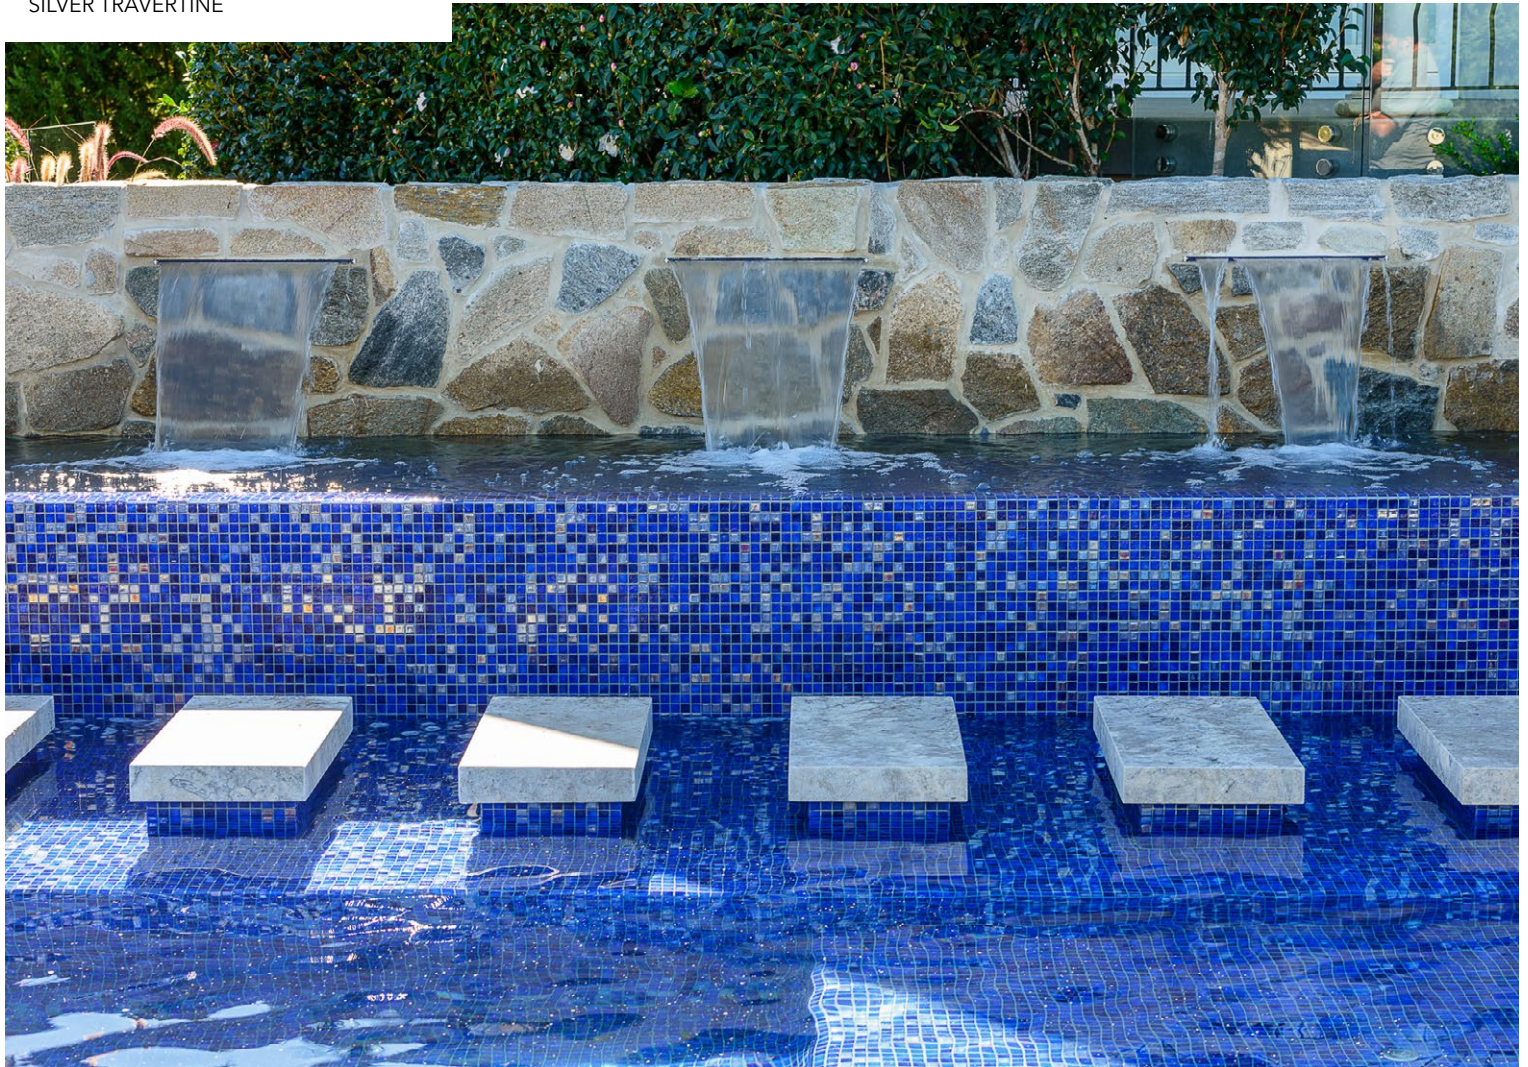

POOL INSPIRATIONS

PROJECT GALLERY

ezarri by 

PROJECT FEATURED: EZARRI MOSAICS
AUSTRALIAN DESIGNER HARBOUR
SILVER TRAVERTINE

PROJECT FEATURED: EZARRI MOSAICS
AUSTRALIAN DESIGNER SARDINIA

PROJECT FEATURED: EZARRI MOSAICS
AUSTRALIAN DESIGNER IVORY
SHALE GREY PORCELAIN