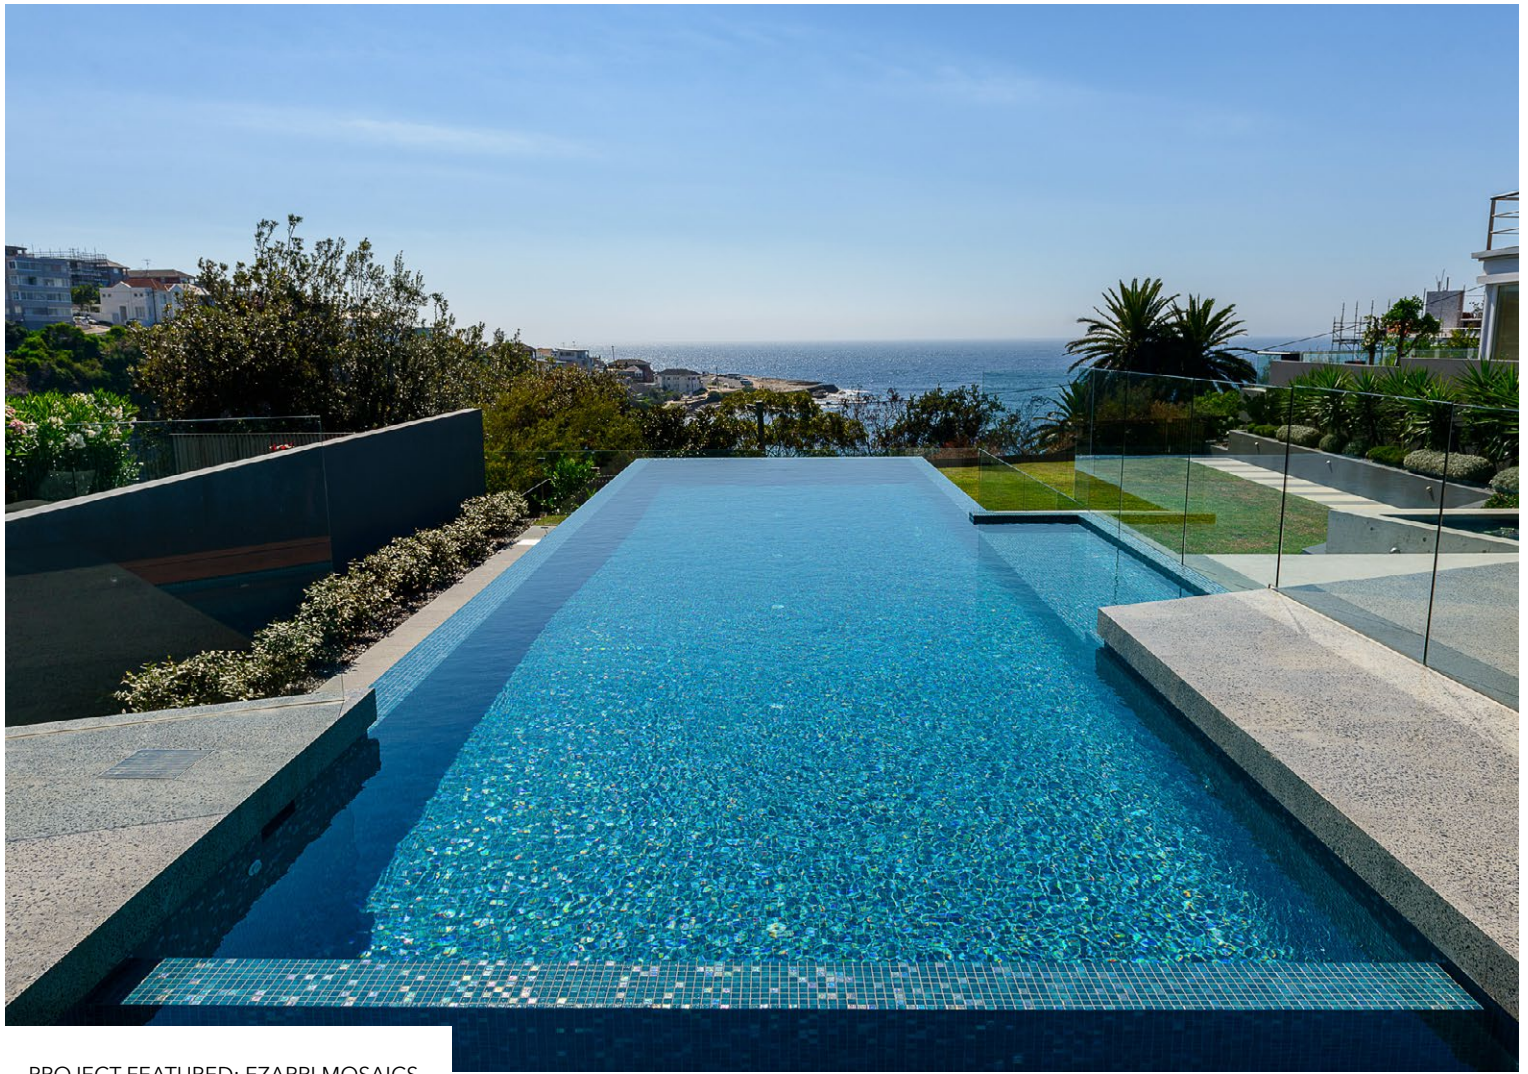

PROJECT FEATURED: EZARRI MOSAICS
AUSTRALIAN DESIGNER DRY
MARTINI