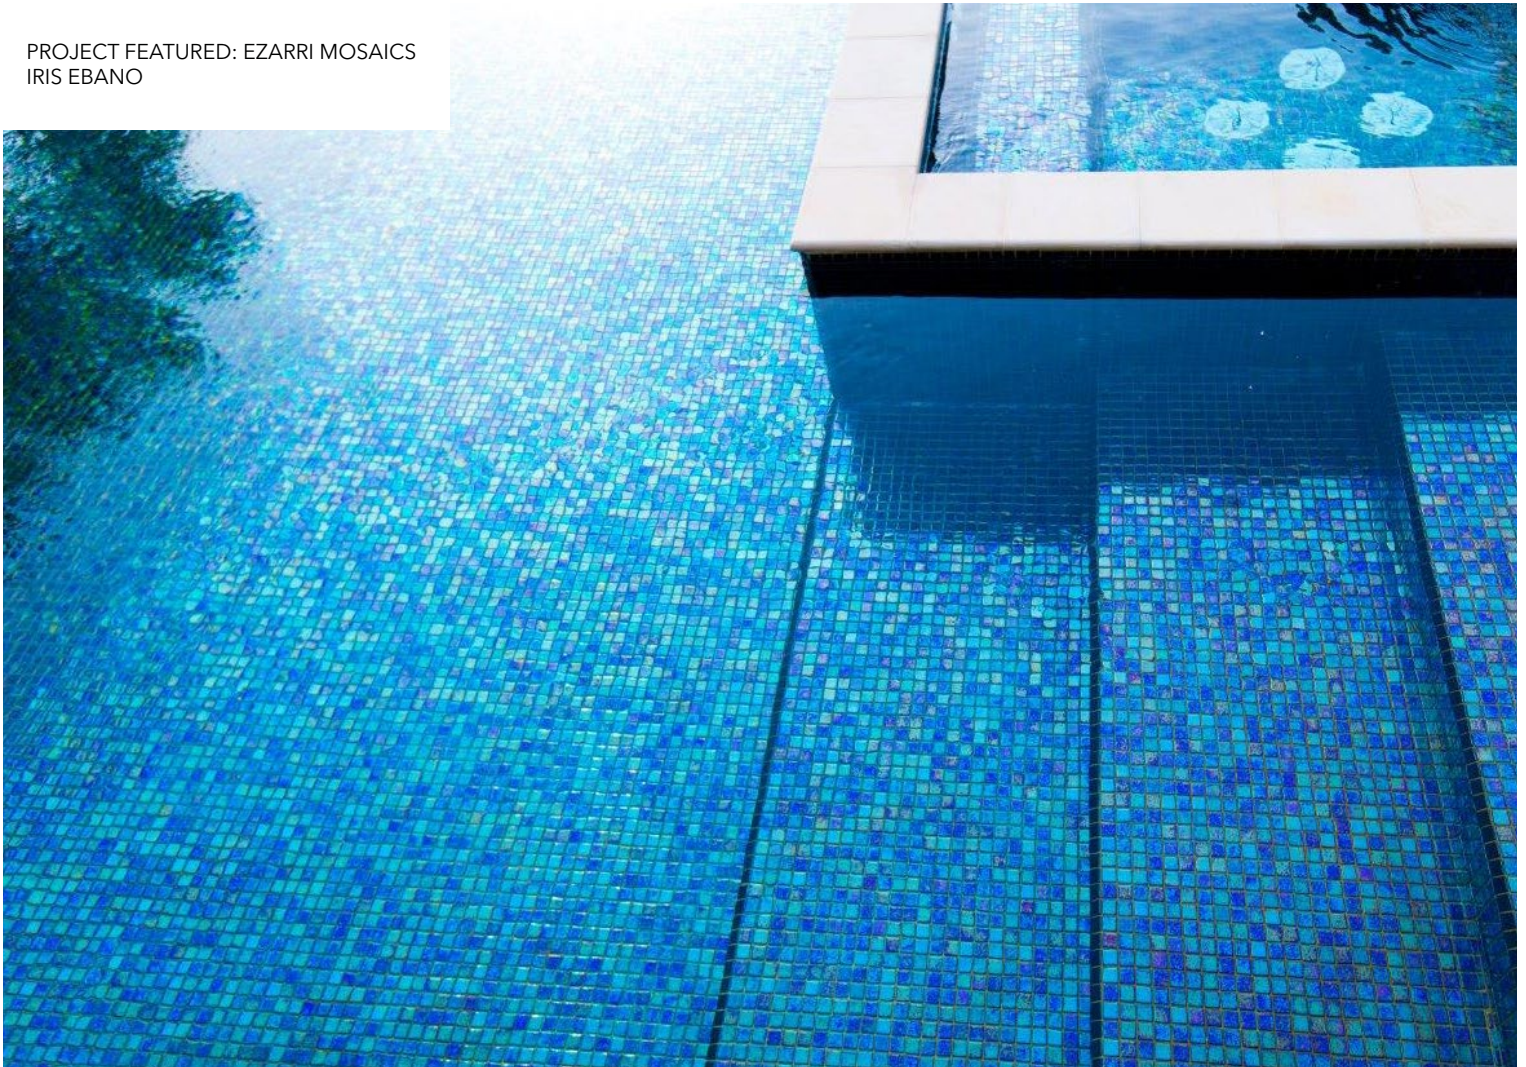

PROJECT FEATURED: EZARRI MOSAICS
IRIS EBANO