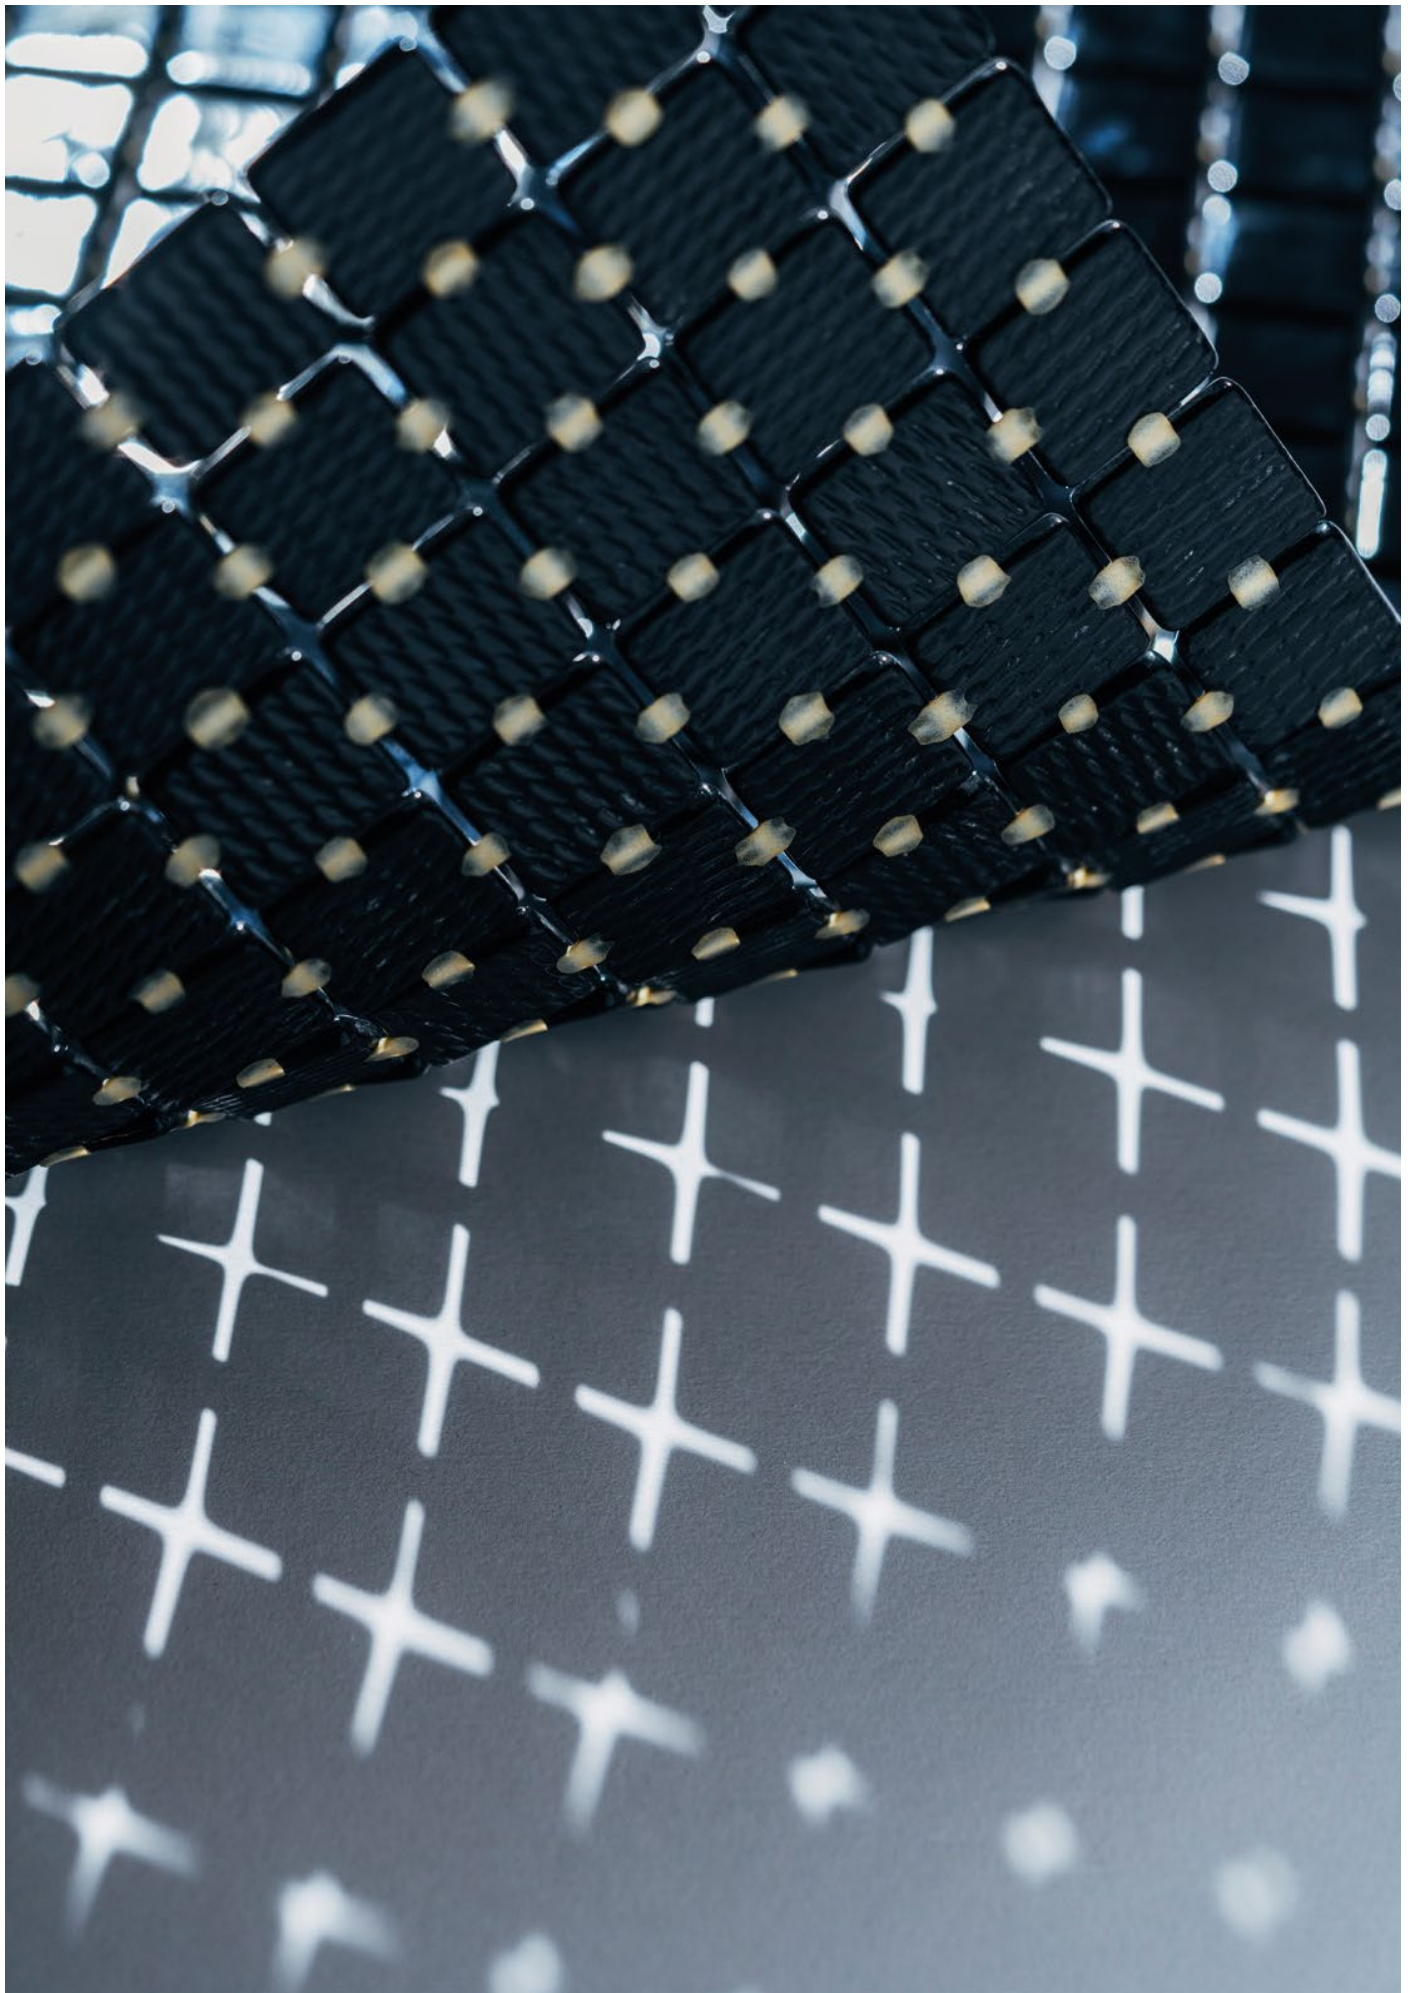

SIZE: 312 X 495MM