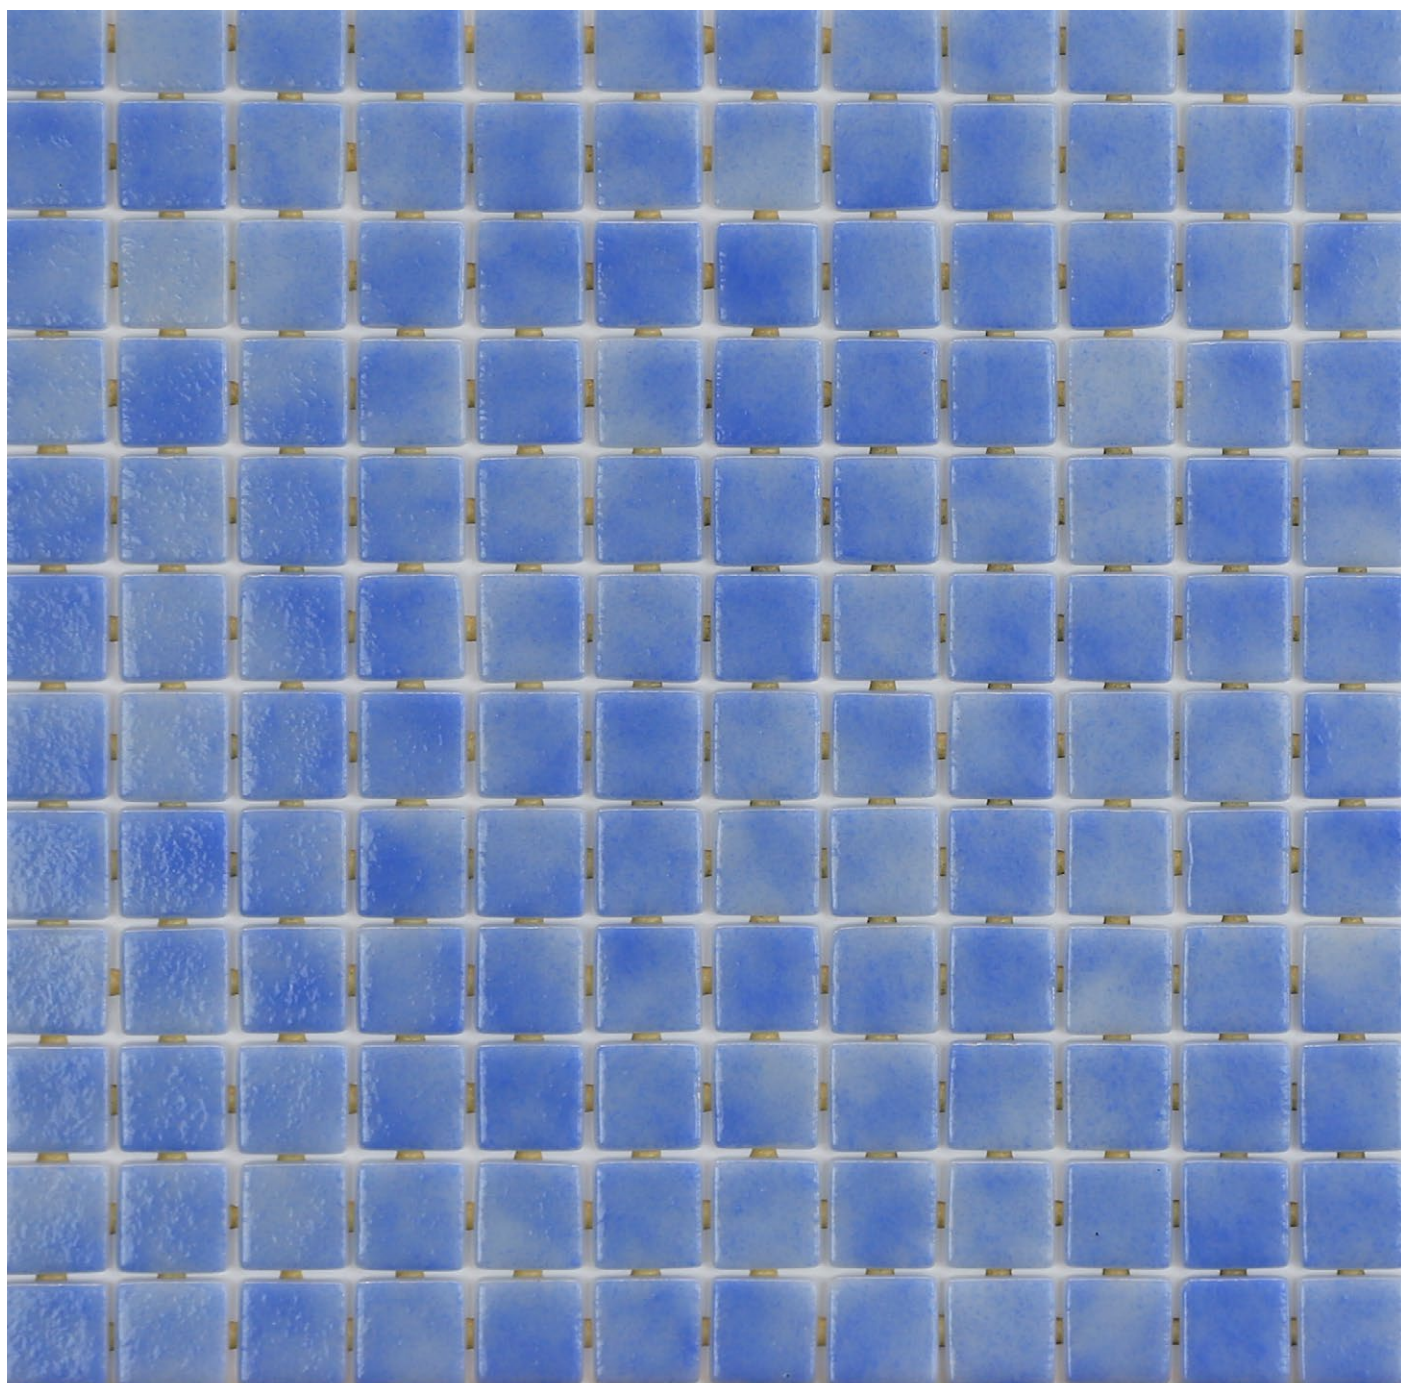

SIZE: 312 X 495MM

POLAR BLUE

# Polar Blue

BABY BLUE

# Baby Blue

EGG SHELL