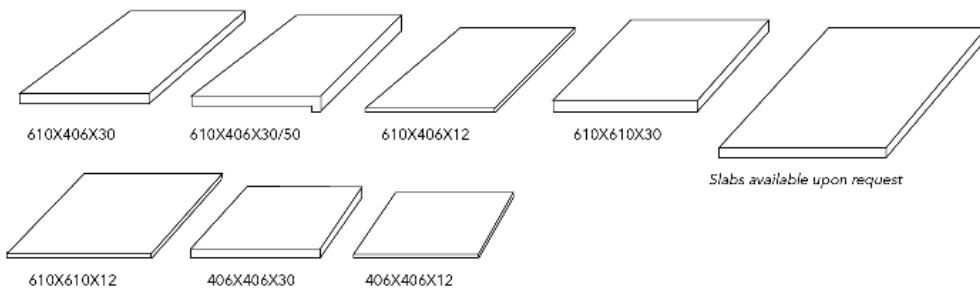

## Available formats & finishes

TYPE	FORMAT	FINISH	WEIGHT PER m <sup>2</sup>	m <sup>2</sup> PER PALLET
TILE	406X406X12	HONED & TUMBLED	28.8	26.37
TILE	610X406X12	HONED & TUMBLED	28.8	39.63
TILE	610X610X12	HONED & TUMBLED	28.8	29.77
PAVER	406X406X30	HONED & TUMBLED	72	10.88
PAVER	610X406X30	HONED & TUMBLED	72	16.34
PAVER	610X610X30	HONED & TUMBLED	72	12.28
DROPEDGE COPING	610X406X30/50 RC	HONED & TUMBLED	20.02	50
FRENCH PATTERN	FP 12	HONED & TUMBLED	28.8	39
FRENCH PATTERN	FP 30	HONED & TUMBLED	72	16.5