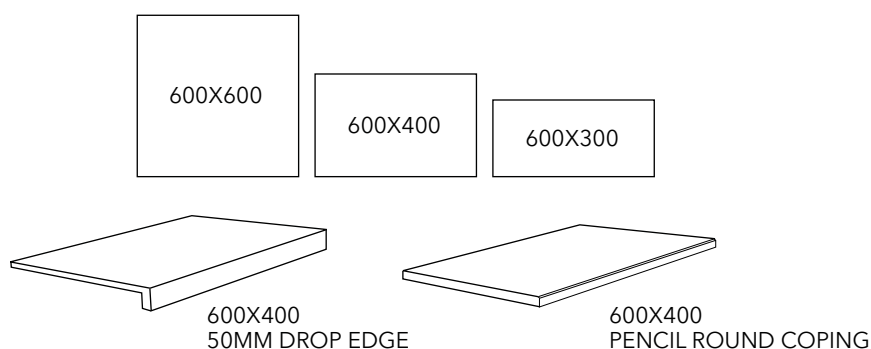

porcelain by 

Rocky Cream

PORCELAIN

Rocky series is perfect for creating the natural look in an interior and exterior area. It instantly gives a wall or floor surface some personality and effortlessly create a room-stealing feature in any spaces throughout the home.

Available formats & finishes

TYPE	CODE	FINISH	RATING	FORMAT	NO. OF FACES
TILE	B36Z2322T-95	TECH GRIP	P4	300X600X9.5	32
TILE	B60Z2322T-95	TECH GRIP	P4	600X600X9.5	16
PAVER	B60C2322T-20	ANTI-SLIP	P5	600X600X20	16
DROP EDGE COPING	B60C2322T-20DF	ANTI-SLIP	P5	600X400X20/50	16
PENCIL ROUND COPING	B46C2322T-20PR	ANTI-SLIP	P5	600X400X20	16

Packaging Information

TYPE	SIZE	m ² PER BOX	KG PER BOX	m ² PER PALLET
TILE	300X600X9.5	1.44	31.5	57.6
TILE	600X600X9.5	1.44	31	57.6
PAVER	600X600X20	0.72	33	28.8
DROPEdge COPING	600X400X20/50	2 PC	2 PC	64 PC
PENCIL ROUND COPING	600X400X20	2 PC	2 PC	64 PC

INTERNAL & EXTERNAL APPLICATION

600x600x20mm

Disclaimer: The installation of our products must abide by Australian Standards AS 3958.1. Where applicable, installation guides are supplied and must be followed to ensure product warranty