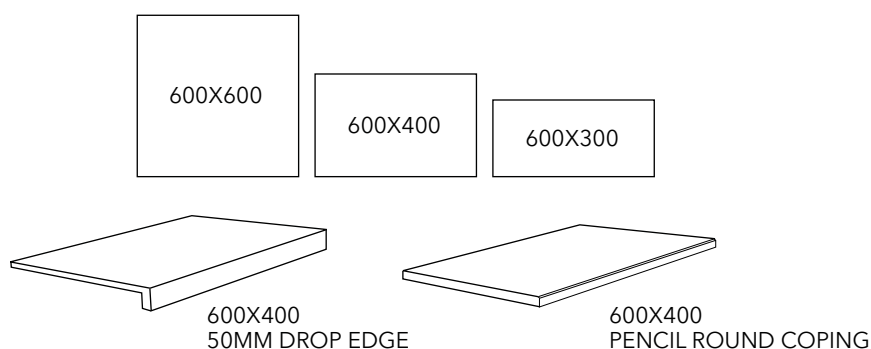

Available formats & finishes

TYPE	CODE	FINISH	RATING	FORMAT	NO. OF FACES
TILE	B36Z2325T-95	TECH GRIP	P4	300X600X9.5	32
TILE	B60Z2325T-95	TECH GRIP	P4	600X600X9.5	16
PAVER	B60C2325T-20	ANTI-SLIP	P5	600X600X20	16
DROP EDGE COPING	B60C2325T-20DF	ANTI-SLIP	P5	600X400X20/50	16
PENCIL ROUND COPING	B46C2325T-20PR	ANTI-SLIP	P5	600X400X20	16

What is Techgrip?

TECHGRIP is the latest technology in porcelain design which enables the use freedom of application with a single finish. Achieving a high P4 finish with a completely smooth surface, the specifier can confidently specify TECHGRIP for all areas internal and external.

Packaging Information

TYPE	SIZE	m² PER BOX	KG PER BOX	m² PER PALLET
TILE	300X600X9.5	1.44	31.5	57.6
TILE	600X600X9.5	1.44	31	57.6
PAVER	600X600X20	0.72	33	28.8
DROPEdge COPING	600X400X20/50	2 PC	2 PC	64 PC
PENCIL ROUND COPING	600X400X20	2 PC	2 PC	64 PC