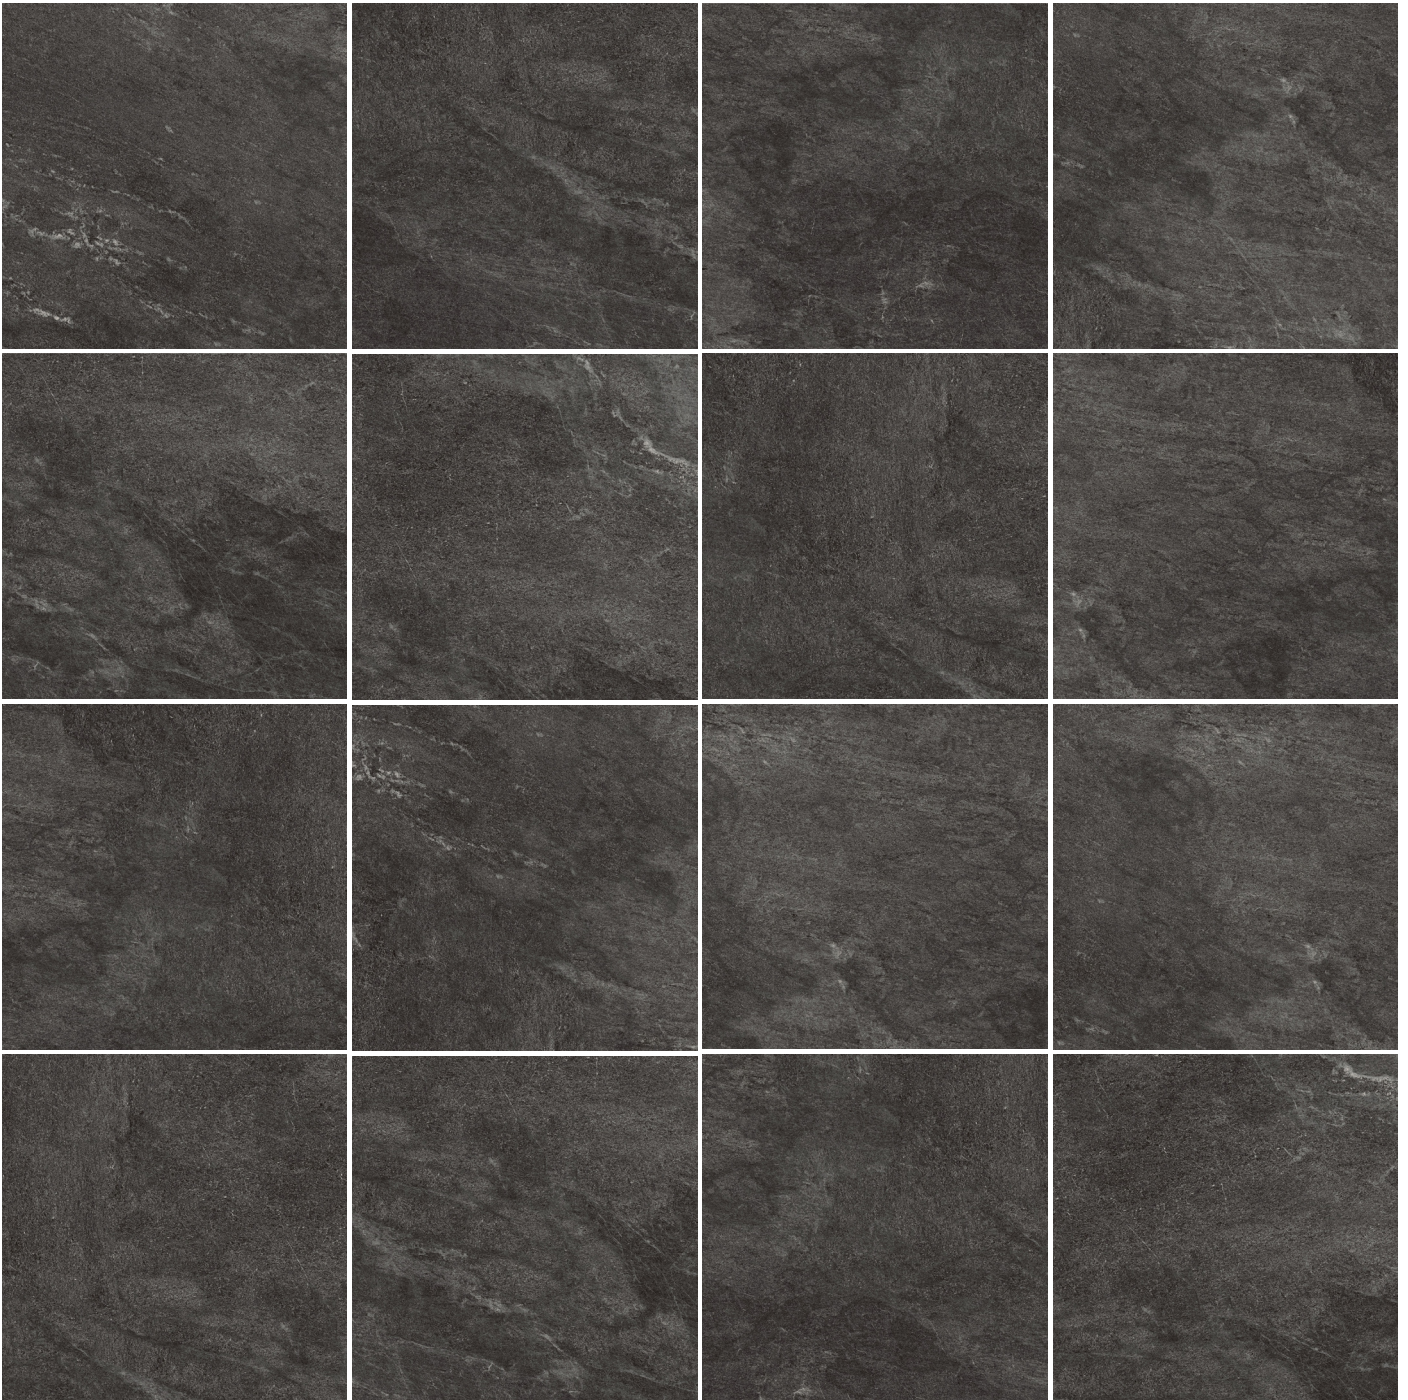

INTERNAL & EXTERNAL APPLICATION

600x600x20mm

Disclaimer: The installation of our products must abide by Australian Standards AS 3958.1. Where applicable, installation guides are supplied and must be followed to ensure product warranty

[**CLICK HERE TO DOWNLOAD INSTALLATION GUIDE**](#)