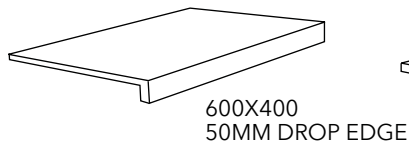

## Available formats & finishes

TYPE	CODE	FINISH	RATING	FORMAT	NO. OF FACES
PAVER	B60C2326T-20	ANTI-SLIP	P5	600X600X20	16
DROP EDGE COPING	B60C2326T-20DF	ANTI-SLIP	P5	600X400X20/50	16
PENCIL ROUND COPING	B46C2326T-20PR	ANTI-SLIP	P5	600X400X20	16