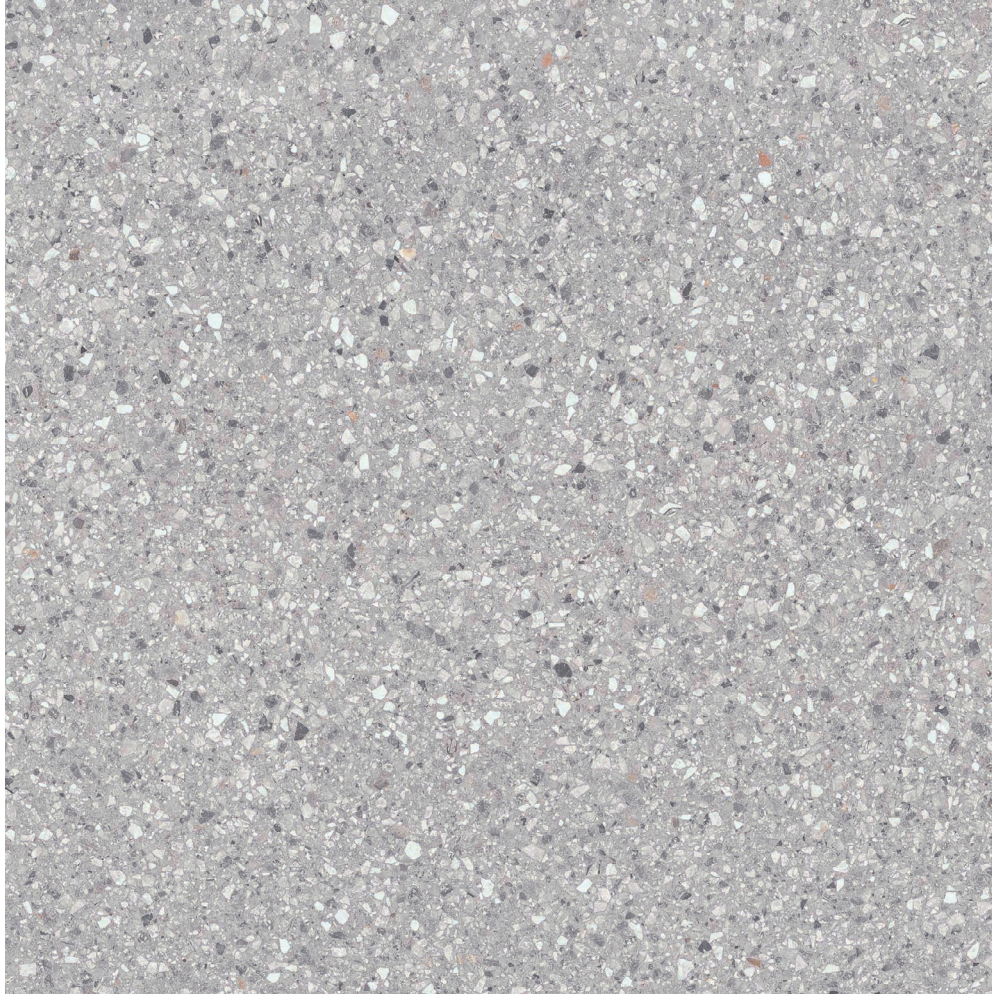

# Terrazzo Grigio

PORCELAIN

---

Terrazzo is a granite-effect porcelain offering the image of a natural "mosaic" made from pieces of different sizes. The multi-toned look makes it appear very organic like they are made of stone.

INTERNAL & EXTERNAL APPLICATION

**600x600x9.5mm**

TYPE	CODE	FINISH	RATING	FORMAT	NO. OF FACES
TILE	B60B1315T-95	FLAT MATT	P1	600X600X9.5	6