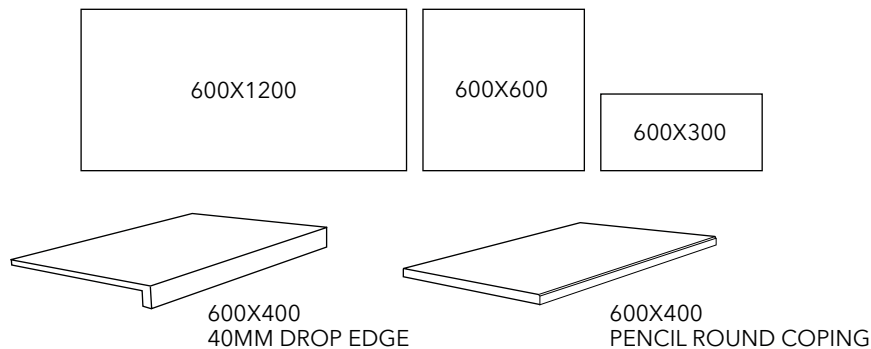

Available formats & finishes

TYPE	CODE	FINISH	RATING	FORMAT	NO. OF FACES
TILE	B36Z3143-95	TECHGRIP	P4	300X600X9.5	42
TILE	B60Z3143-95	TECHGRIP	P4	600X600X9.5	21
TILE	B62Z3143-10	TECHGRIP	P4	600X1200X10.5	14
PAVER	B60Z3143-20	TECHGRIP	P4	600X600X20	21
3PC DROP EDGE COPING	B46Z3143-20DF3P	TECHGRIP	P4	600X400X20/40	21
PENCIL ROUND COPING	B46Z3143-20PR	TECHGRIP	P4	600X400X20	21

Packaging Information

TYPE	SIZE	m ² PER BOX	KG PER BOX	m ² PER PALLET
TILE	300X600X9.5	1.44	31.5	57.6
TILE	600X600X9.5	1.44	31	57.6
TILE	600X1200X10.5	1.44	37	46.08
PAVER	600X600X20	0.72	33	28.8
3PC DROPEdge COPING	600X400X20/40	2 PC	2 PC	64 PC
PENCIL ROUND COPING	600X400X20	2 PC	2 PC	64 PC

INTERNAL & EXTERNAL APPLICATION

600x600x20mm

Disclaimer: The installation of our products must abide by Australian Standards AS 3958.1. Where applicable, installation guides are supplied and must be followed to ensure product warranty