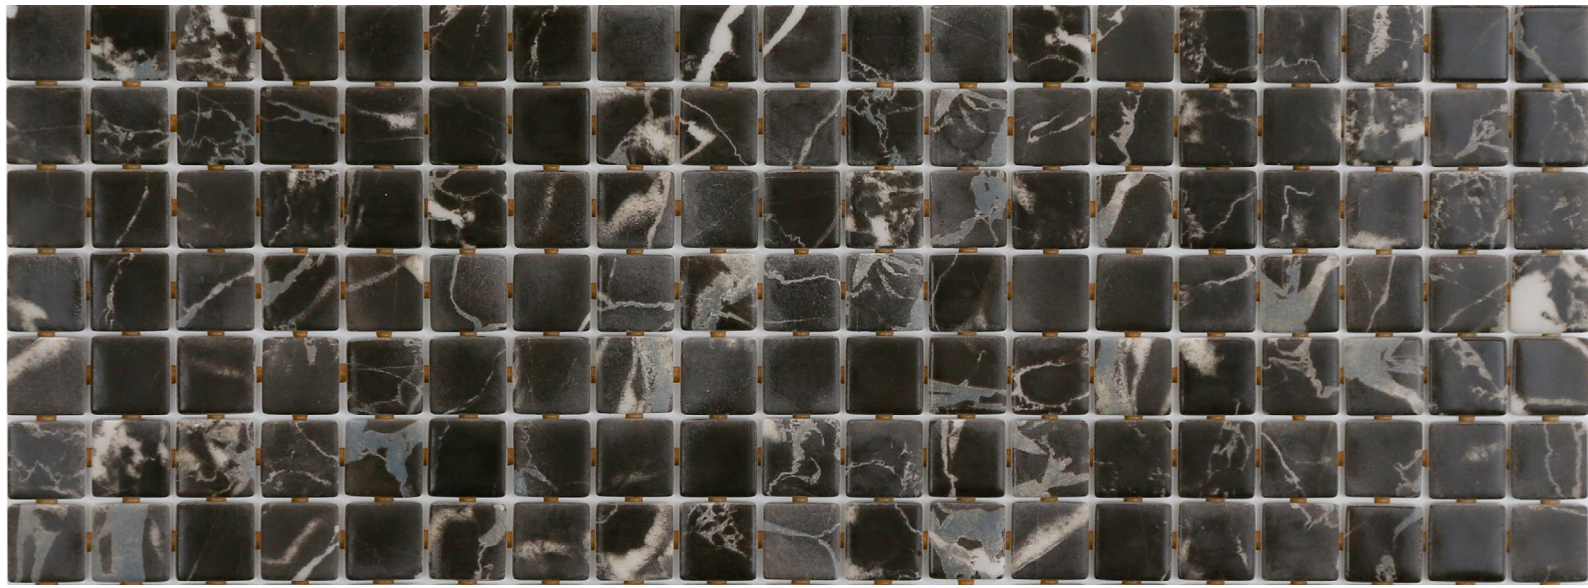

ezarri

Dreams
are made
of mosaics

Black Marble

ZEN COLLECTION

Black Marble, from the Zen collection, is a matte marbled mosaic specially designed for cladding interiors, swimming pools, spas, saunas and wellness spaces. Sometimes simplicity is the expression of complex elegance.

Available formats & finishes

Jointpoint System

Maximum grip surface 92% of the mosaic's surface is free for applying the adhesive. Durability guarantee.

Ease of installation. 25% time saving compared with the paper-based panelling system.

Excellent finishes. Thanks to the ease of installation and visual control for tile placement

Not affected by moisture. Does not expand or contract like mesh or paper-based panelling systems.

Exclusive jointpoint adhesive formula jointpoint provides the perfect combination of malleability and stiffness. It is flexible and easy to cut. Even the smallest area is uniform and controllable. Jointpoint has minimal thickness and is very uniform and controllable.