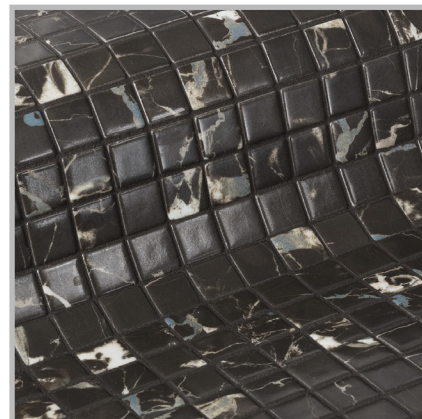

ezarri

Dreams
are made
of mosaics

Black Marble

ZEN COLLECTION

Black Marble, from the Zen collection, is a matte marbled mosaic specially designed for cladding interiors, swimming pools, spas, saunas and wellness spaces. Sometimes simplicity is the expression of complex elegance.

Available formats & finishes

Jointpoint System

Maximum grip surface 92% of the mosaic's surface is free for applying the adhesive. Durability guarantee.

Ease of installation. 25% time saving compared with the paper-based panelling system.

Excellent finishes. Thanks to the ease of installation and visual control for tile placement

Not affected by moisture. Does not expand or contract like mesh or paper-based panelling systems.

Exclusive jointpoint adhesive formula jointpoint provides the perfect combination of malleability and stiffness. It is flexible and easy to cut. Even the smallest area is uniform and controllable. Jointpoint has minimal thickness and is very uniform and controllable.