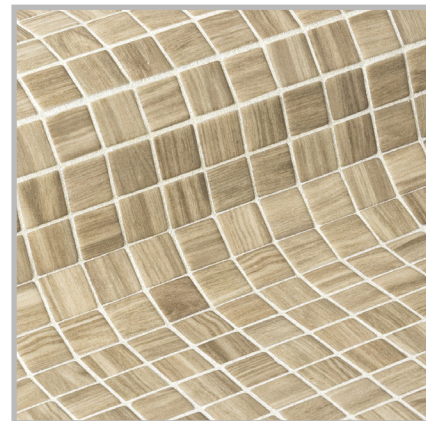

ezarri

Dreams
are made
of mosaics

Oak

ZEN COLLECTION

Oak, from the Zen collection, is a matte marbled mosaic specially designed for cladding interiors, swimming pools, spas, saunas and wellness spaces. Anti-slip mosaic. Sometimes simplicity is the expression of complex elegance.

Available formats & finishes

Jointpoint System

Maximum grip surface 92% of the mosaic's surface is free for applying the adhesive. Durability guarantee.

Ease of installation. 25% time saving compared with the paper-based panelling system.

Excellent finishes. Thanks to the ease of installation and visual control for tile placement

Not affected by moisture. Does not expand or contract like mesh or paper-based panelling systems.

Exclusive jointpoint adhesive formula jointpoint provides the perfect combination of malleability and stiffness. It is flexible and easy to cut. Even the smallest area is uniform and controllable. Jointpoint has minimal thickness and is very uniform and controllable.