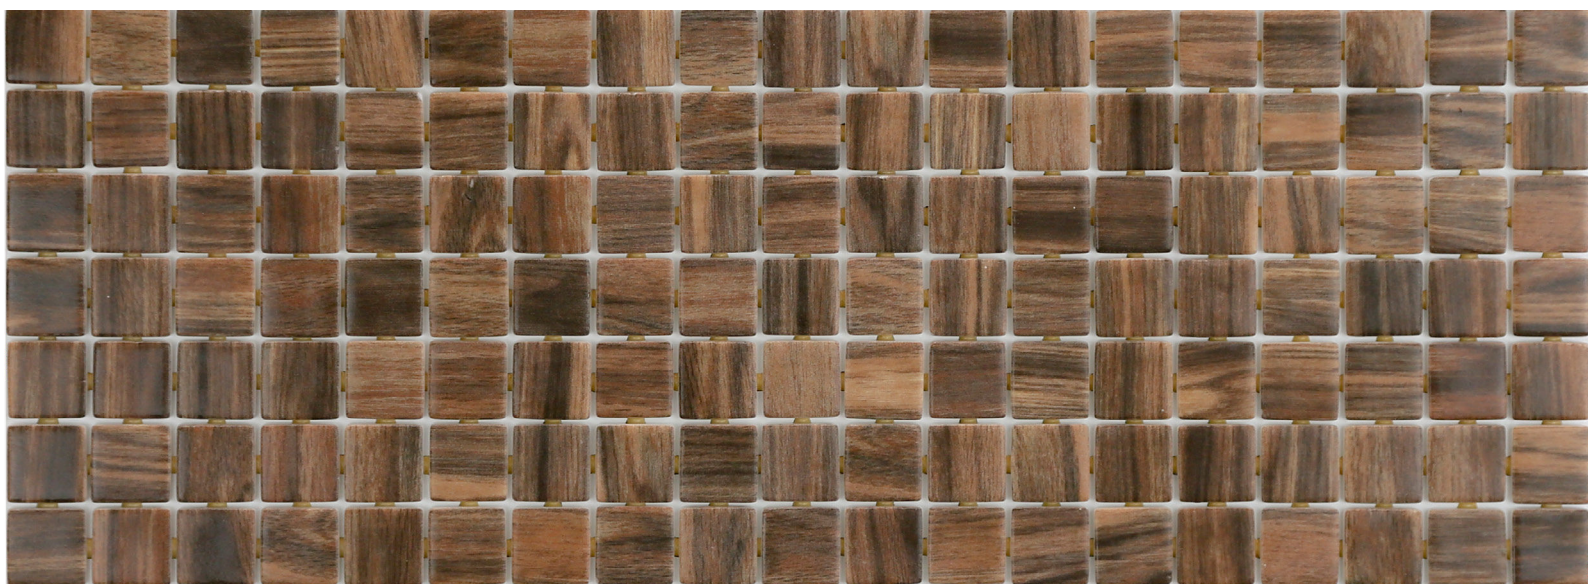

ezarri

Dreams
are made
of mosaics

Palisandro

ZEN COLLECTION

Palisandro from the Zen collection, is a matte marbled mosaic specially designed for cladding interiors, swimming pools, spas, saunas and wellness spaces. Anti-slip mosaic. Sometimes simplicity is the expression of complex elegance.

Available formats & finishes

Jointpoint System

Maximum grip surface 92% of the mosaic's surface is free for applying the adhesive. Durability guarantee.

Ease of installation. 25% time saving compared with the paper-based panelling system.

Excellent finishes. Thanks to the ease of installation and visual control for tile placement

Not affected by moisture. Does not expand or contract like mesh or paper-based panelling systems.

Exclusive jointpoint adhesive formula jointpoint provides the perfect combination of malleability and stiffness. It is flexible and easy to cut. Even the smallest area is uniform and controllable. Jointpoint has minimal thickness and is very uniform and controllable.