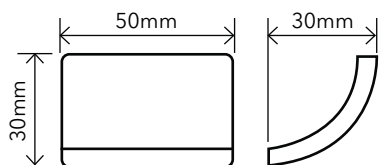

Available formats & finishes

Special Pieces

With the same texture as our non-slip mosaics, our Corner and Cove pieces create a premium finish for your project. They are perfect for finishing off the corners of steps, pool edges and transitions between floors and vertical walls.

Cove

Phyllite Safe Step

Indicative test results P5 (testing done upon request)

Phyllite Safe, this mosaic is with the Safe-Steps system, an extremely safe non-coarse, anti-slip mosaic, designed to be as safe to walk on as a pavement. Anti-slip mosaic for swimming pools, bathrooms, built-in showers, spas and wellness spaces. Safety or beauty? There's no need to choose.

Jointpoint System

Maximum grip surface 92% of the mosaic's surface is free for applying the adhesive. Durability guarantee.

Ease of installation. 25% time saving compared with the paper-based panelling system.

Excellent finishes. Thanks to the ease of installation and visual control for tile placement

Not affected by moisture. Does not expand or contract like mesh or paper-based panelling systems.

Exclusive jointpoint adhesive formula jointpoint provides the perfect combination of malleability and stiffness. It is flexible and easy to cut.

Even the smallest area is uniform and controllable. Jointpoint has minimal thickness and is very uniform and controllable.

Water absorption	UNE EN ISO 10545-3	Result: E=0,1%
Scratch resistance	UNE EN ISO 10545-7	Classification: PEI = 4
Stain resistance	UNE EN ISO 10545-14	Classification: 1-5-5
Scratch hardness	UNE 67101 (escala de Mohs)	Class 7
Resistance to freezing	UNE EN ISO 10545-12	Resistant
Chemical resistance	UNE EN ISO 10545-13	Classification: A