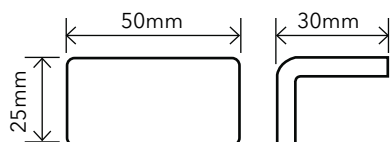

Available formats & finishes

Special Pieces

With the same texture as our non-slip mosaics, our Corner and Cove pieces create a premium finish for your project. They are perfect for finishing off the corners of steps, pool edges and transitions between floors and vertical walls.

Cove

Phyllite Safe Step

Indicative test results P5 (testing done upon request)

Phyllite Safe, this mosaic is with the Safe-Steps system, an extremely safe non-coarse, anti-slip mosaic, designed to be as safe to walk on as a pavement. Anti-slip mosaic for swimming pools, bathrooms, built-in showers, spas and wellness spaces. Safety or beauty? There's no need to choose.

Jointpoint System

Maximum grip surface 92% of the mosaic's surface is free for applying the adhesive. Durability guarantee.

Ease of installation. 25% time saving compared with the paper-based panelling system.

Excellent finishes. Thanks to the ease of installation and visual control for tile placement

Not affected by moisture. Does not expand or contract like mesh or paper-based panelling systems.

Exclusive jointpoint adhesive formula jointpoint provides the perfect combination of malleability and stiffness. It is flexible and easy to cut.

Even the smallest area is uniform and controllable. Jointpoint has minimal thickness and is very uniform and controllable.

Water absorption	UNE EN ISO 10545-3	Result: E=0,1%
Scratch resistance	UNE EN ISO 10545-7	Classification: PEI = 4
Stain resistance	UNE EN ISO 10545-14	Classification: 1-5-5
Scratch hardness	UNE 67101 (escala de Mohs)	Class 7
Resistance to freezing	UNE EN ISO 10545-12	Resistant
Chemical resistance	UNE EN ISO 10545-13	Classification: A