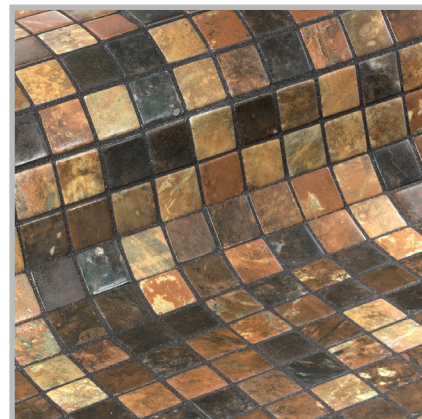

Available formats & finishes