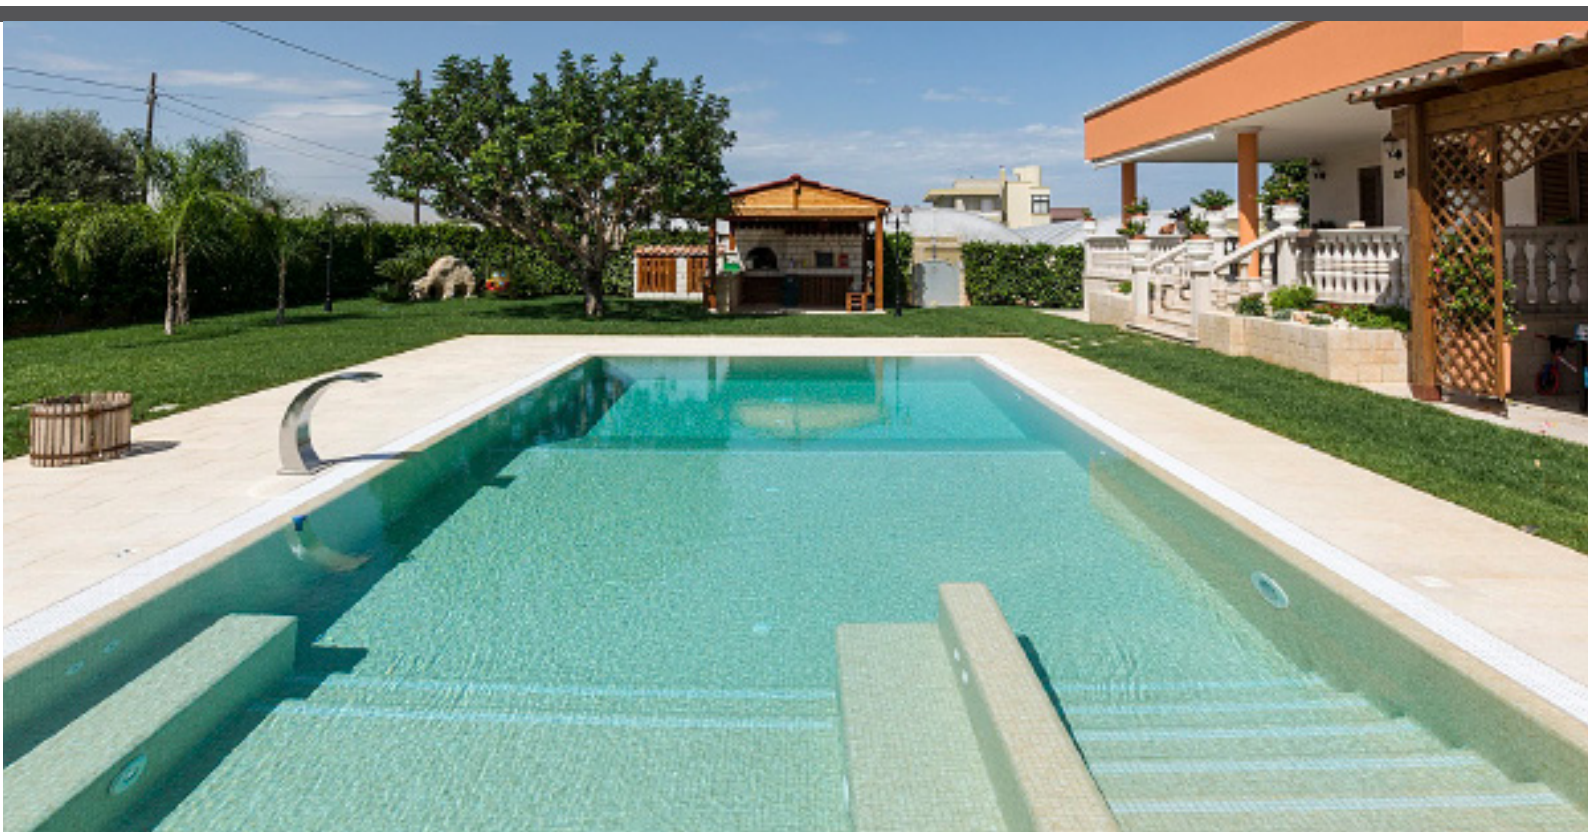

ezarri | Dreams
are made
of mosaics

Sandstone

ZEN COLLECTION

Sandstone from the Zen collection, is a matte marbled mosaic specially designed for cladding interiors, swimming pools, spas, saunas and wellness spaces. Anti-slip mosaic. Sometimes simplicity is the expression of complex elegance.

Available formats & finishes

Special Pieces

With the same texture as our non-slip mosaics, our Corner and Cove pieces create a premium finish for your project. They are perfect for finishing off the corners of steps, pool edges and transitions between floors and vertical walls.

Corner

Cove

Sandstone Safe Step

Indicative test results P5 (testing done upon request)

Sandstone Safe, this mosaic is with the Safe-Steps system, an extremely safe non-coarse, anti-slip mosaic, designed to be as safe to walk on as a pavement. Anti-slip mosaic for swimming pools, bathrooms, built-in showers, spas and wellness spaces. Safety or beauty? There's no need to choose.