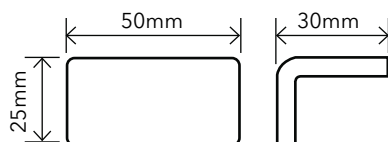

Available formats & finishes

Special Pieces

With the same texture as our non-slip mosaics, our Corner and Cove pieces create a premium finish for your project. They are perfect for finishing off the corners of steps, pool edges and transitions between floors and vertical walls.

Cove

Sandstone Safe Step

Indicative test results P5 (testing done upon request)

Sandstone Safe, this mosaic is with the Safe-Steps system, an extremely safe non-coarse, anti-slip mosaic, designed to be as safe to walk on as a pavement. Anti-slip mosaic for swimming pools, bathrooms, built-in showers, spas and wellness spaces. Safety or beauty? There's no need to choose.

Jointpoint System

Maximum grip surface 92% of the mosaic's surface is free for applying the adhesive. Durability guarantee.

Ease of installation. 25% time saving compared with the paper-based panelling system.

Excellent finishes. Thanks to the ease of installation and visual control for tile placement

Not affected by moisture. Does not expand or contract like mesh or paper-based panelling systems.

Exclusive jointpoint adhesive formula jointpoint provides the perfect combination of malleability and stiffness. It is flexible and easy to cut.

Even the smallest area is uniform and controllable. Jointpoint has minimal thickness and is very uniform and controllable.

Water absorption	UNE EN ISO 10545-3	Result: E=0,1%
Scratch resistance	UNE EN ISO 10545-7	Classification: PEI = 4
Stain resistance	UNE EN ISO 10545-14	Classification: 1-5-5
Scratch hardness	UNE 67101 (escala de Mohs)	Class 7
Resistance to freezing	UNE EN ISO 10545-12	Resistant
Chemical resistance	UNE EN ISO 10545-13	Classification: A