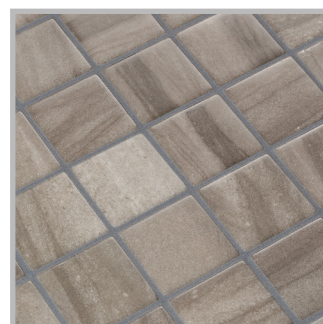

ezarri

Dreams
are made
of mosaics

Sarsen

ZEN COLLECTION

Sarsen from the Zen collection, is a matte marbled mosaic specially designed for cladding interiors, swimming pools, spas, saunas and wellness spaces. Anti-slip mosaic. Sometimes simplicity is the expression of complex elegance.

Available formats & finishes

Special Pieces

With the same texture as our non-slip mosaics, our Corner and Cove pieces create a premium finish for your project. They are perfect for finishing off the corners of steps, pool edges and transitions between floors and vertical walls.

Corner

Cove

Sarsen Safe Step

Indicative test results P5 (testing done upon request)

Sarsen Safe, this mosaic is with the Safe-Steps system, an extremely safe non-coarse, anti-slip mosaic, designed to be as safe to walk on as a pavement. Anti-slip mosaic for swimming pools, bathrooms, built-in showers, spas and wellness spaces. Safety or beauty? There's no need to choose.