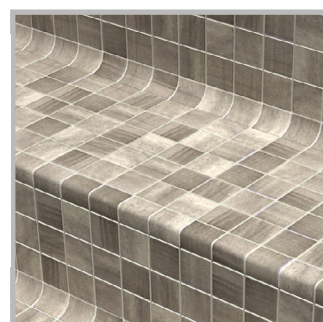

ezarri

Dreams
are made
of mosaics

Sarsen

ZEN COLLECTION

Sarsen from the Zen collection, is a matte marbled mosaic specially designed for cladding interiors, swimming pools, spas, saunas and wellness spaces. Anti-slip mosaic. Sometimes simplicity is the expression of complex elegance.

Available formats & finishes

Special Pieces

With the same texture as our non-slip mosaics, our Corner and Cove pieces create a premium finish for your project. They are perfect for finishing off the corners of steps, pool edges and transitions between floors and vertical walls.

Corner

Cove

Sarsen Safe Step

Indicative test results P5 (testing done upon request)

Sarsen Safe, this mosaic is with the Safe-Steps system, an extremely safe non-coarse, anti-slip mosaic, designed to be as safe to walk on as a pavement. Anti-slip mosaic for swimming pools, bathrooms, built-in showers, spas and wellness spaces. Safety or beauty? There's no need to choose.

Jointpoint System

Maximum grip surface 92% of the mosaic's surface is free for applying the adhesive. Durability guarantee.

Ease of installation. 25% time saving compared with the paper-based panelling system.