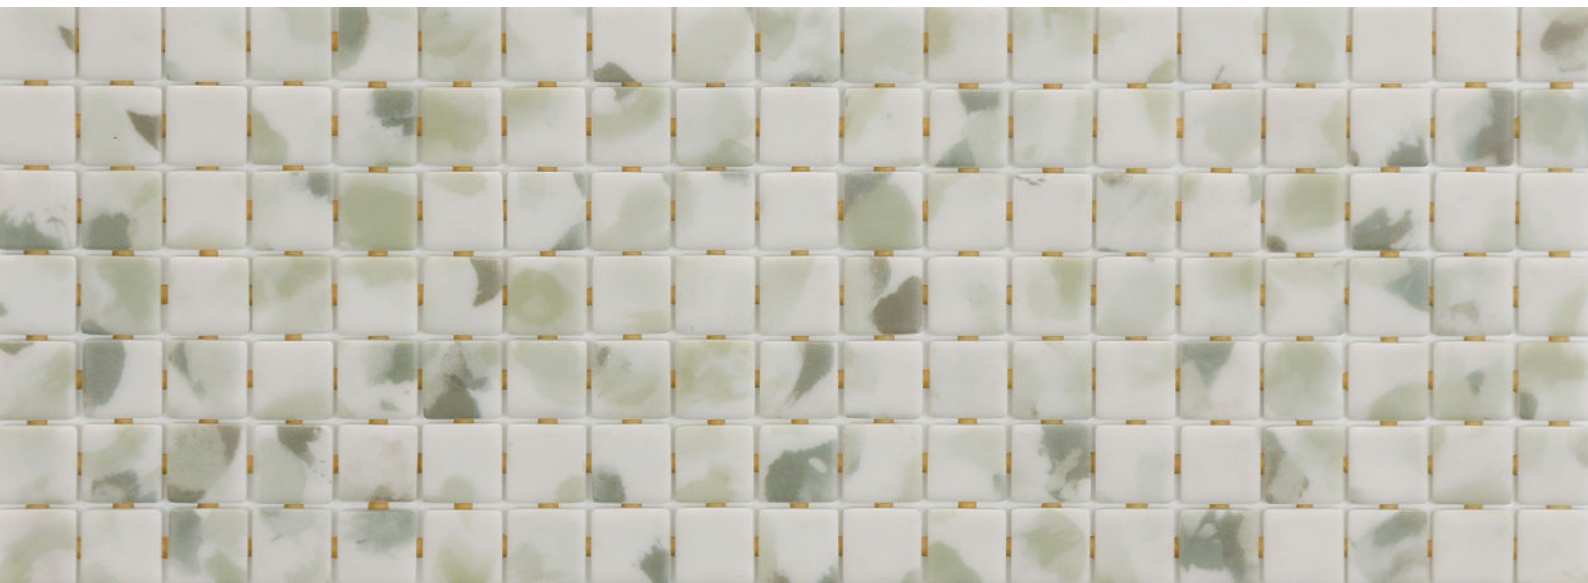

ezarri | Dreams
are made
of mosaics

Blots

AQUARELLE

Blots, nature and water come together to create a spontaneous watercolour effect. Soft, anti-slip textures and evocative shapes merge in a harmonious blend of chromatic matte tones: Aquarelle Collection.

Available formats & finishes

Safe Step

Special Pieces

With the same texture as our non-slip mosaics, our Corner and Cove pieces create a premium finish for your project. They are perfect for finishing off the corners of steps, pool edges and transitions between floors and vertical walls.

Corner

Cove

Blots Safe Step

Indicative test results P5 (testing done upon request)

Blots Safe, this mosaic is with the Safe-Steps system, an extremely safe non-coarse, anti-slip mosaic, designed to be as safe to walk on as a pavement. Anti-slip mosaic for swimming pools, bathrooms, built-in showers, spas and wellness spaces. Safety or beauty? There's no need to choose.