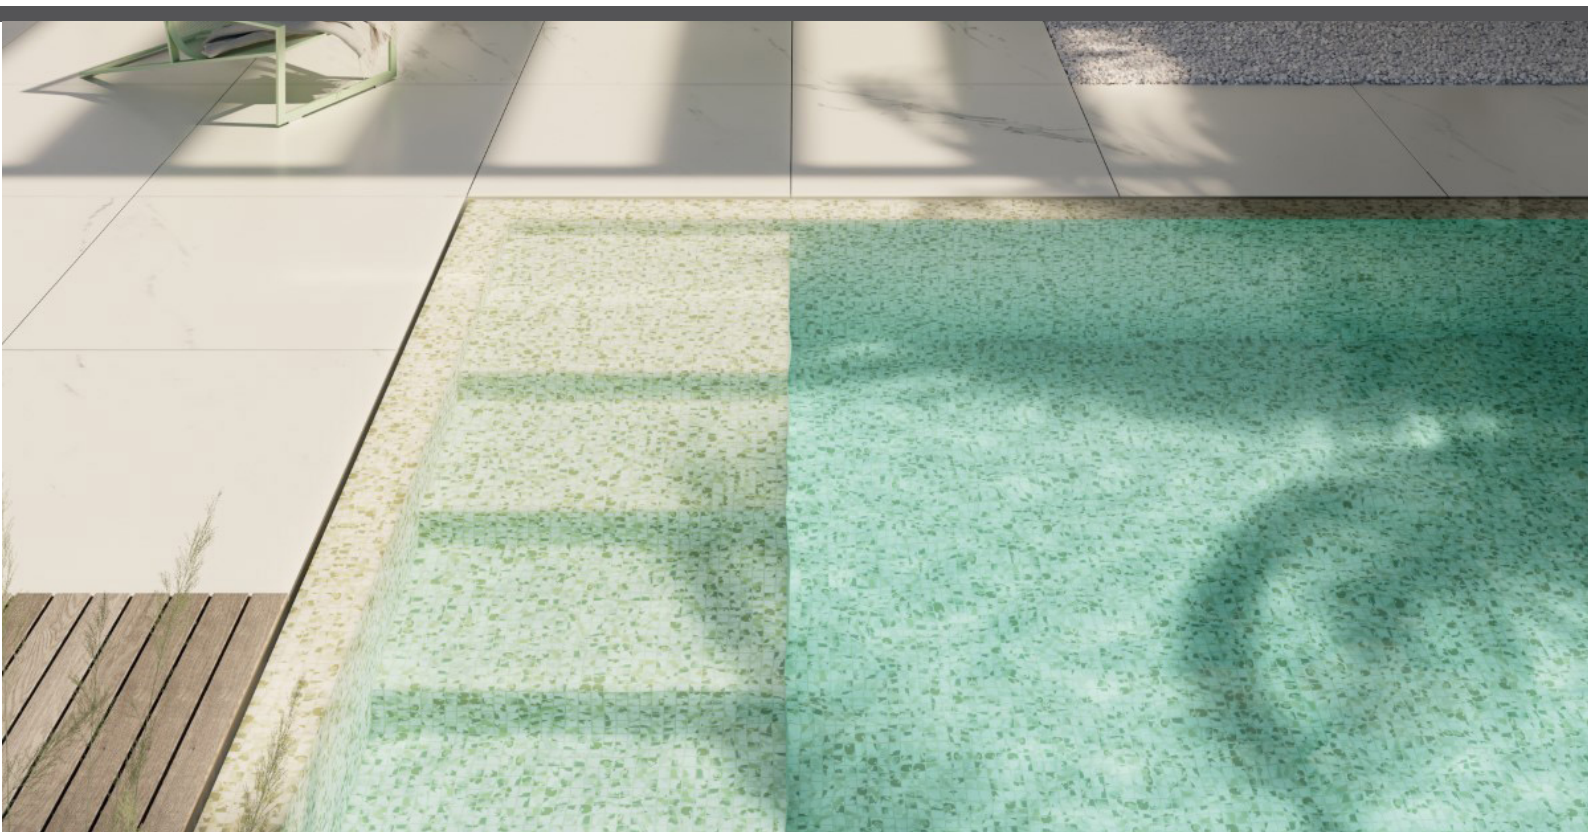

ezarri | Dreams
are made
of mosaics

Blots

AQUARELLE

Blots, nature and water come together to create a spontaneous watercolour effect. Soft, anti-slip textures and evocative shapes merge in a harmonious blend of chromatic matte tones: Aquarelle Collection.

Available formats & finishes

Safe Step

Special Pieces

With the same texture as our non-slip mosaics, our Corner and Cove pieces create a premium finish for your project. They are perfect for finishing off the corners of steps, pool edges and transitions between floors and vertical walls.

Corner

Cove

Blots Safe Step

Indicative test results P5 (testing done upon request)

Blots Safe, this mosaic is with the Safe-Steps system, an extremely safe non-coarse, anti-slip mosaic, designed to be as safe to walk on as a pavement. Anti-slip mosaic for swimming pools, bathrooms, built-in showers, spas and wellness spaces. Safety or beauty? There's no need to choose.