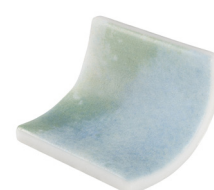

Cove

Fluid Safe Step

Indicative test results P5 (testing done upon request)

Fluid Safe, this mosaic is with the Safe-Steps system, an extremely safe non-coarse, anti-slip mosaic, designed to be as safe to walk on as a pavement. Anti-slip mosaic for swimming pools, bathrooms, built-in showers, spas and wellness spaces. Safety or beauty? There's no need to choose.