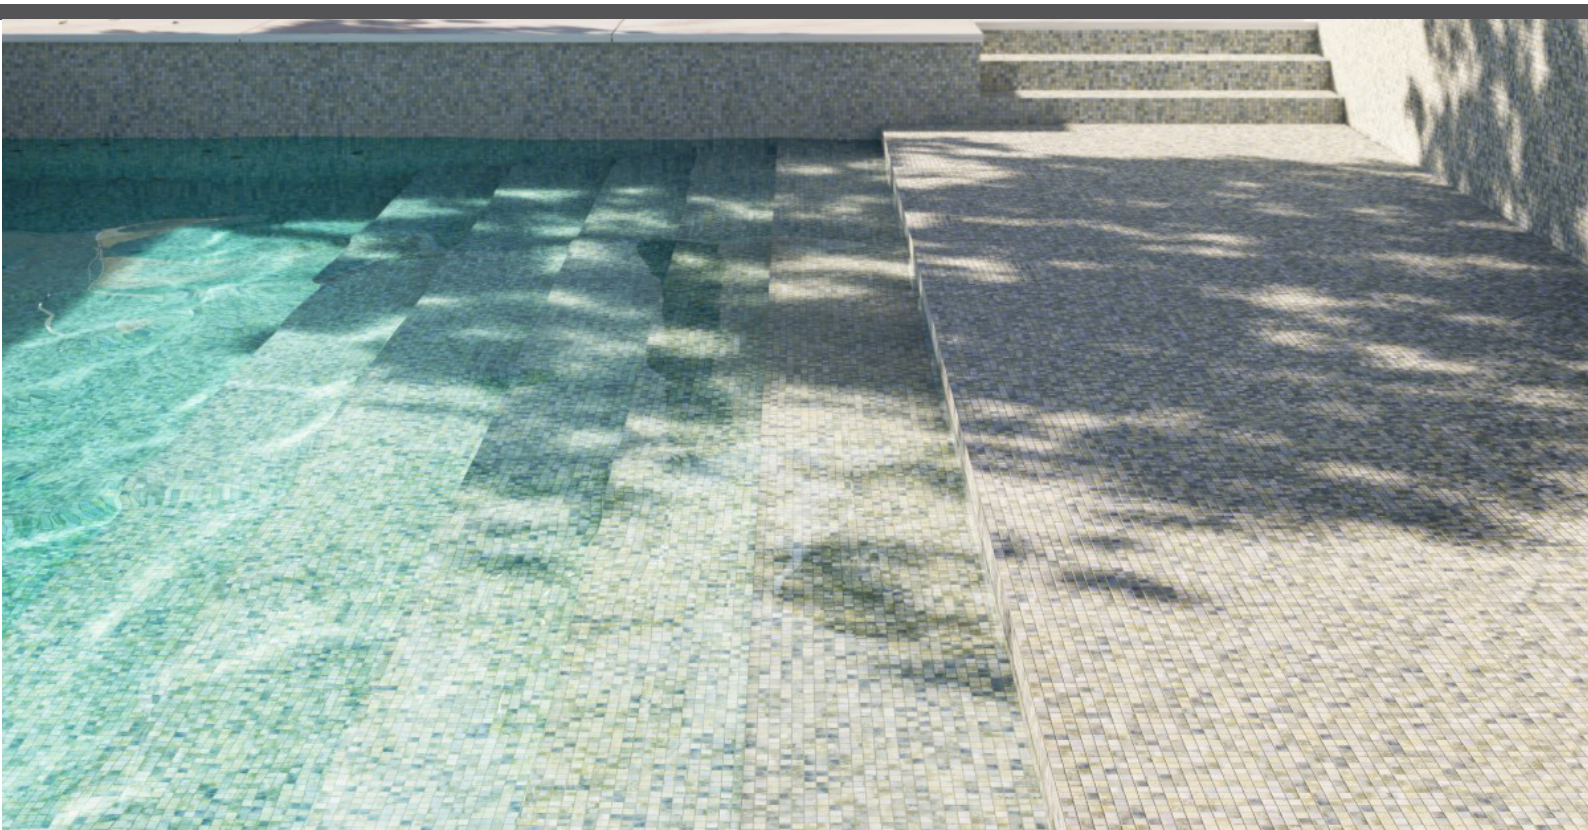

# Fluid

AQUARELLE

**Fluid**, nature and water come together to create a spontaneous watercolour effect. Soft, anti-slip textures and evocative shapes merge in a harmonious blend of chromatic matte tones: Aquarelle Collection.

## Special Pieces

With the same texture as our non-slip mosaics, our Corner and Cove pieces create a premium finish for your project. They are perfect for finishing off the corners of steps, pool edges and transitions between floors and vertical walls.

Corner

Cove