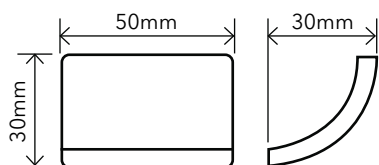

Special Pieces

With the same texture as our non-slip mosaics, our Corner and Cove pieces create a premium finish for your project. They are perfect for finishing off the corners of steps, pool edges and transitions between floors and vertical walls.

Corner