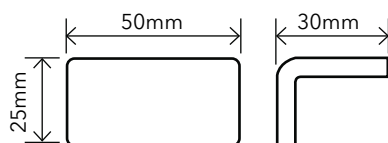

Special Pieces

With the same texture as our non-slip mosaics, our Corner and Cove pieces create a premium finish for your project. They are perfect for finishing off the corners of steps, pool edges and transitions between floors and vertical walls.

Corner