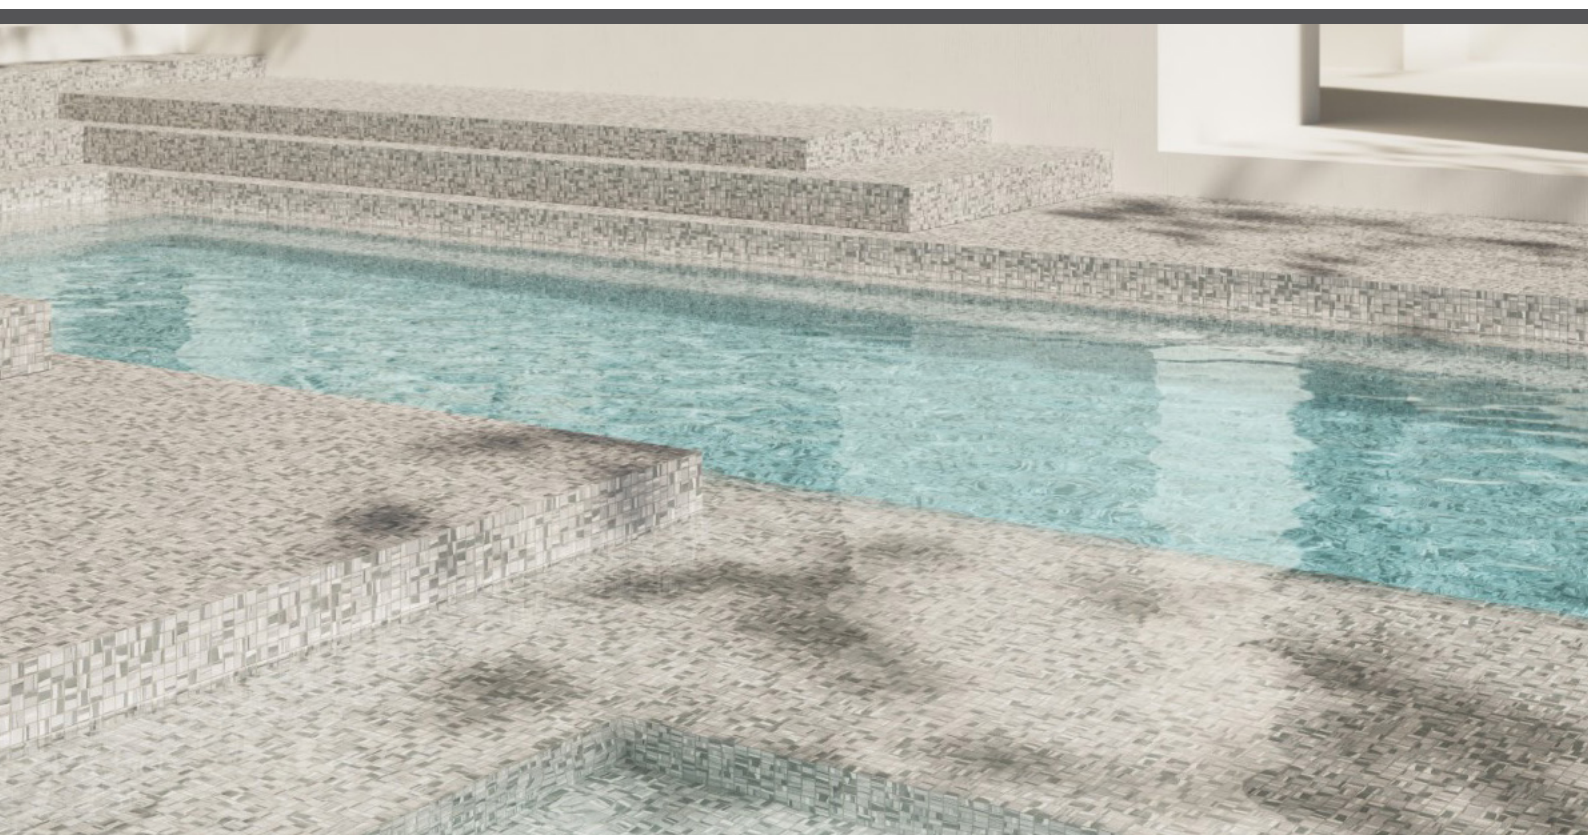

ezarri | Dreams
are made
of mosaics

Layers

AQUARELLE

Layers, nature and water come together to create a spontaneous watercolour effect. Soft, anti-slip textures and evocative shapes merge in a harmonious blend of chromatic matte tones: Aquarelle Collection.

Available formats & finishes

Safe Step

Special Pieces

With the same texture as our non-slip mosaics, our Corner and Cove pieces create a premium finish for your project. They are perfect for finishing off the corners of steps, pool edges and transitions between floors and vertical walls.

Corner

Cove

Layers Safe Step

Indicative test results P5 (testing done upon request)

Layers Safe, this mosaic is with the Safe-Steps system, an extremely safe non-coarse, anti-slip mosaic, designed to be as safe to walk on as a pavement. Anti-slip mosaic for swimming pools, bathrooms, built-in showers, spas and wellness spaces. Safety or beauty? There's no need to choose.