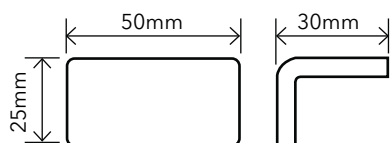

Special Pieces

With the same texture as our non-slip mosaics, our Corner and Cove pieces create a premium finish for your project. They are perfect for finishing off the corners of steps, pool edges and transitions between floors and vertical walls.

Corner