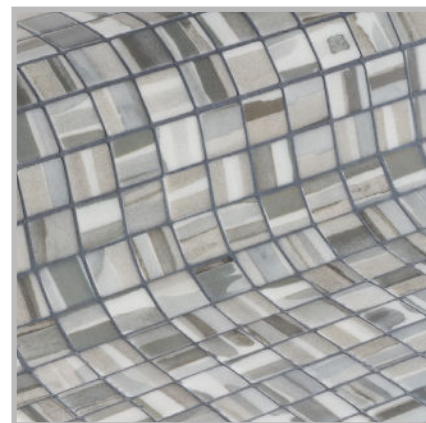

ezarri | Dreams
are made
of mosaics

Layers

AQUARELLE

Layers, nature and water come together to create a spontaneous watercolour effect. Soft, anti-slip textures and evocative shapes merge in a harmonious blend of chromatic matte tones: Aquarelle Collection.

Available formats & finishes

Safe Step

Special Pieces

With the same texture as our non-slip mosaics, our Corner and Cove pieces create a premium finish for your project. They are perfect for finishing off the corners of steps, pool edges and transitions between floors and vertical walls.