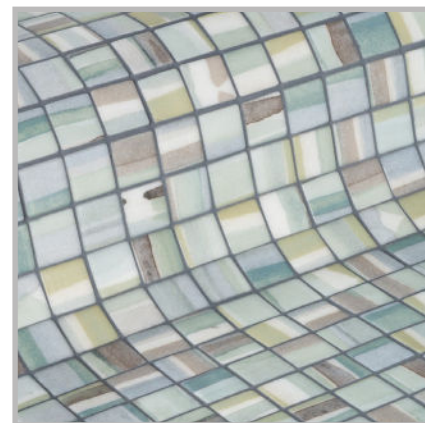

ezarri | Dreams
are made
of mosaics

Pigment

AQUARELLE

Pigment, nature and water come together to create a spontaneous watercolour effect. Soft, anti-slip textures and evocative shapes merge in a harmonious blend of chromatic matte tones: Aquarelle Collection.

Available formats & finishes

Safe Step

Special Pieces

With the same texture as our non-slip mosaics, our Corner and Cove pieces create a premium finish for your project. They are perfect for finishing off the corners of steps, pool edges and transitions between floors and vertical walls.