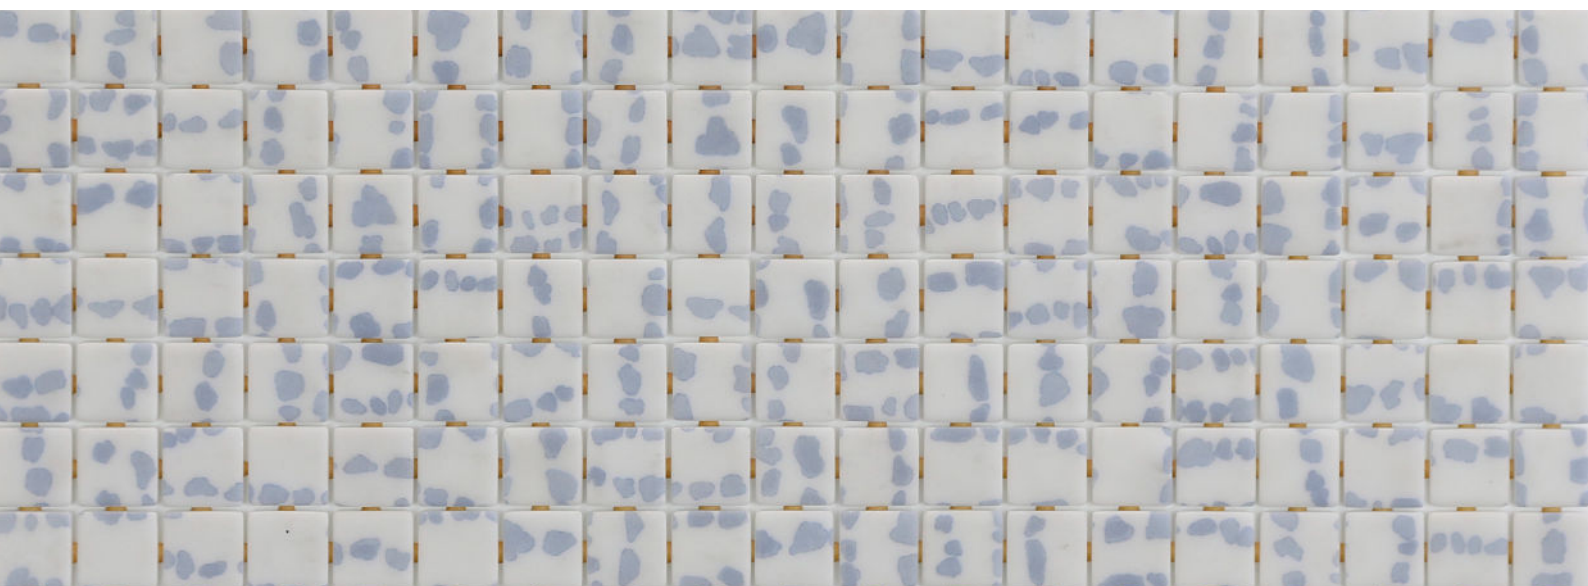

ezarri

Dreams
are made
of mosaics

Rims

A Q U A R E L L E

Rims, nature and water come together to create a spontaneous watercolour effect. Soft, anti-slip textures and evocative shapes merge in a harmonious blend of chromatic matte tones: Aquarelle Collection.

Available formats & finishes

Safe Step

Special Pieces

With the same texture as our non-slip mosaics, our Corner and Cove pieces create a premium finish for your project. They are perfect for finishing off the corners of steps, pool edges and transitions between floors and vertical walls.

Corner

Cove

Rims Safe Step

Indicative test results P5 (testing done upon request)

Rims Safe, this mosaic is with the Safe-Steps system, an extremely safe non-coarse, anti-slip mosaic, designed to be as safe to walk on as a pavement. Anti-slip mosaic for swimming pools, bathrooms, built-in showers, spas and wellness spaces. Safety or beauty? There's no need to choose.

Excellent finishes. Thanks to the ease of installation and visual control for tile placement

Not affected by moisture. Does not expand or contract like mesh or paper-based panelling systems.

Exclusive jointpoint adhesive formula jointpoint provides the perfect combination of malleability and stiffness. It is flexible and easy to cut.