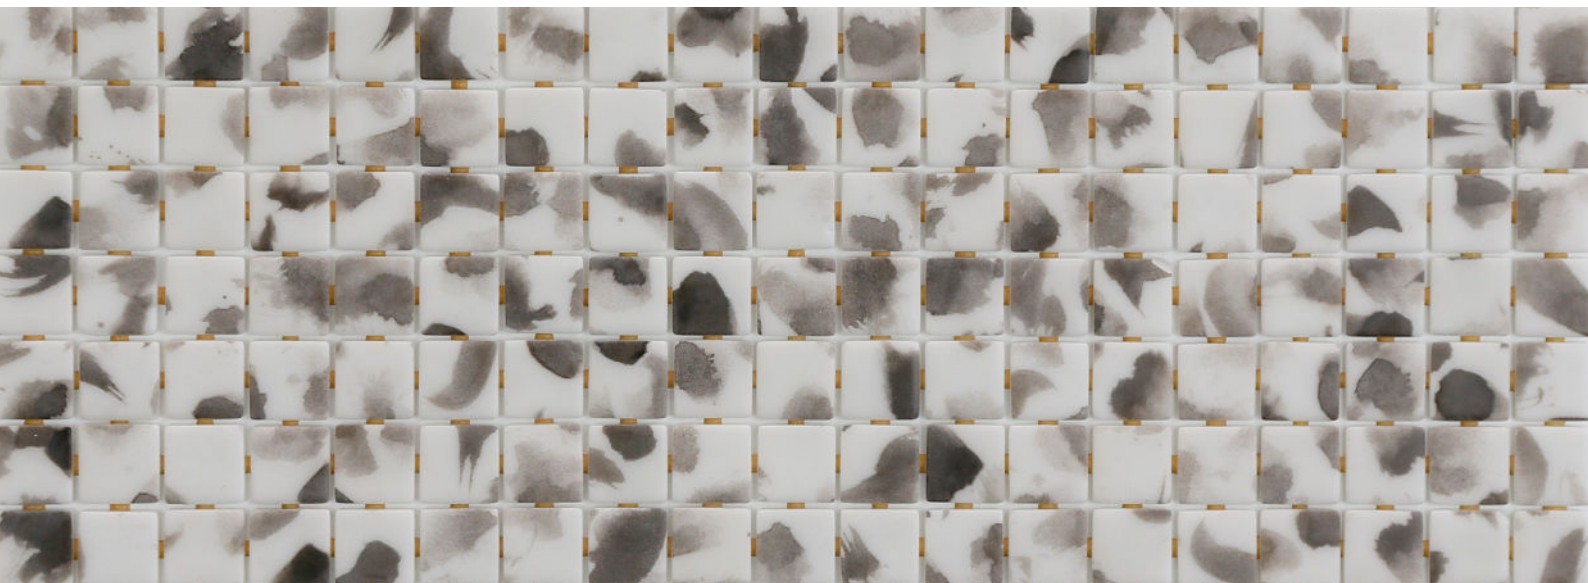

ezarri

Dreams
are made
of mosaics

Shades

AQUARELLE

Shades, nature and water come together to create a spontaneous watercolour effect. Soft, anti-slip textures and evocative shapes merge in a harmonious blend of chromatic matte tones: Aquarelle Collection.

Available formats & finishes

Safe Step

Special Pieces

With the same texture as our non-slip mosaics, our Corner and Cove pieces create a premium finish for your project. They are perfect for finishing off the corners of steps, pool edges and transitions between floors and vertical walls.

Corner

Cove

Shades Safe Step

Indicative test results P5 (testing done upon request)

Shades Safe, this mosaic is with the Safe-Steps system, an extremely safe non-coarse, anti-slip mosaic, designed to be as safe to walk on as a pavement. Anti-slip mosaic for swimming pools, bathrooms, built-in showers, spas and wellness spaces. Safety or beauty? There's no need to choose.