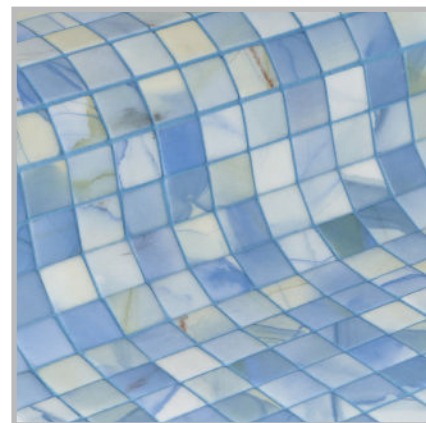

ezarri | Dreams
are made
of mosaics

Washes

A Q U A R E L L E

Washes, nature and water come together to create a spontaneous watercolour effect. Soft, anti-slip textures and evocative shapes merge in a harmonious blend of chromatic matte tones: Aquarelle Collection.

Available formats & finishes

Safe Step

Special Pieces

With the same texture as our non-slip mosaics, our Corner and Cove pieces create a premium finish for your project. They are perfect for finishing off the corners of steps, pool edges and transitions between floors and vertical walls.