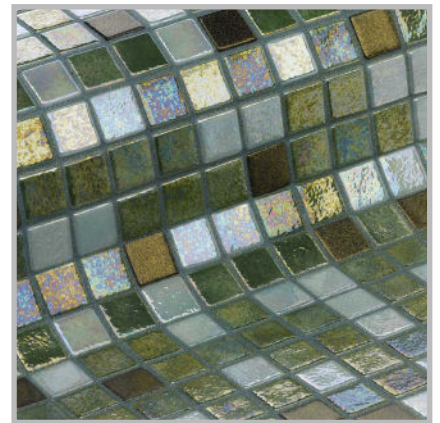

ezarri

Dreams
are made
of mosaics

Grasshopper

COCKTAIL

Grasshopper, from the Cocktail collection, is a blend of shiny mosaics specially designed for cladding interiors, swimming pools, spas, saunas and wellness spaces. Sometimes simplicity is the expression of complex elegance.

Available format & finish

25mm
Standard

Tile Mix:
62% Green Pearl
30% Coral
8% Aquarius

Jointpoint System

Maximum grip surface. 92% Of the mosaic's surface is free for applying the adhesive. Durability guarantee.