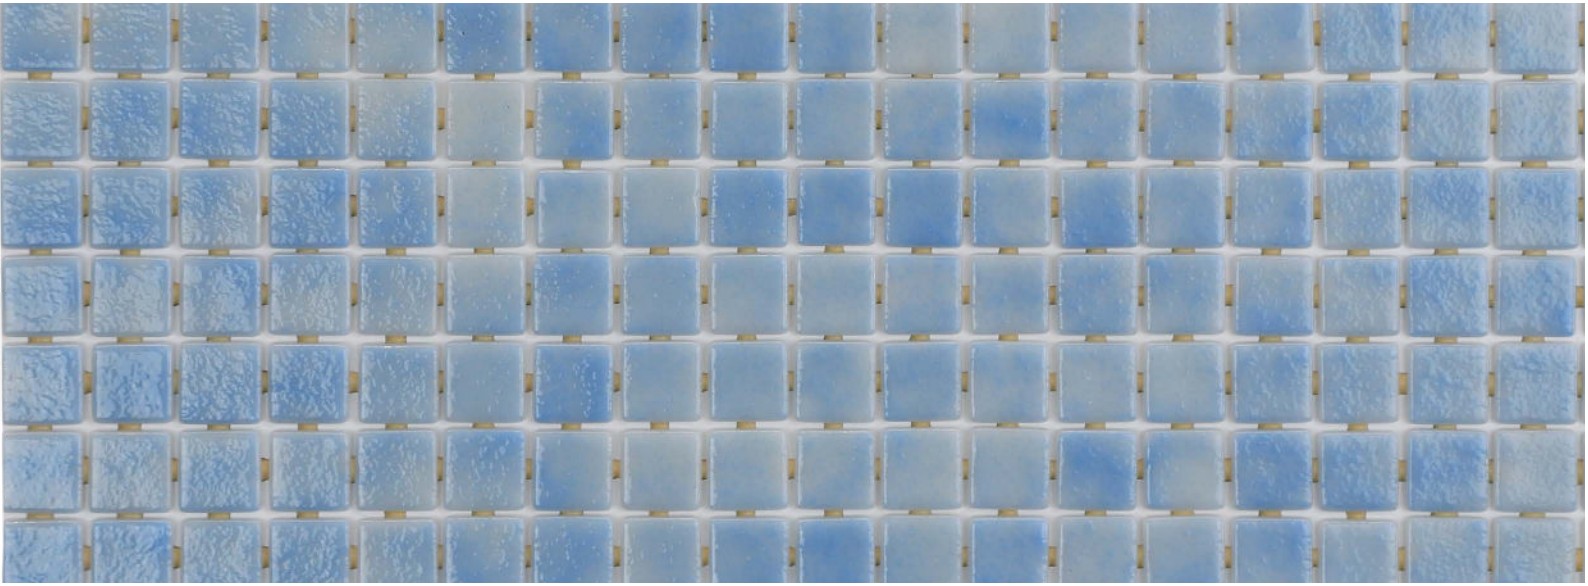

ezarri

Dreams
are made
of mosaics

Baby Blue

BASIC RANGE

Baby Blue, from the Basic collection, is designed for cladding interiors, swimming pools, spas, saunas and wellness spaces. Affordable Pool tile with the same ezarri quality you know and trust. Everyone deserves a fully tiled pool - no matter your budget.

Available format & finish

25mm
Standard

Jointpoint System

Maximum grip surface. 92% Of the mosaic's surface is free for applying the adhesive. Durability guarantee.

Ease of installation. 25% Time saving compared with the paper-based panelling system.

Excellent finishes. Thanks to the ease of installation and visual control for tile placement.

Not affected by moisture. Does not expand or contract like mesh or paper-based panelling systems.

Exclusive jointpoint adhesive formula. Jointpoint provides the perfect combination of malleability and stiffness. It is flexible and easy to cut.

Even the smallest area is uniform and controllable. Jointpoint has minimal thickness and is very uniform and controllable.

Water absorption	UNE EN ISO 10545-3	Result: E=0,1%
Scratch resistance	UNE EN ISO 10545-7	Classification: PEI = 4
Stain resistance	UNE EN ISO 10545-14	Classification: 1-5-5
Scratch hardness	UNE 67101 (escala de Mohs)	Class 7
Resistance to freezing	UNE EN ISO 10545-12	Resistant
Chemical resistance	UNE EN ISO 10545-13	Classification: A