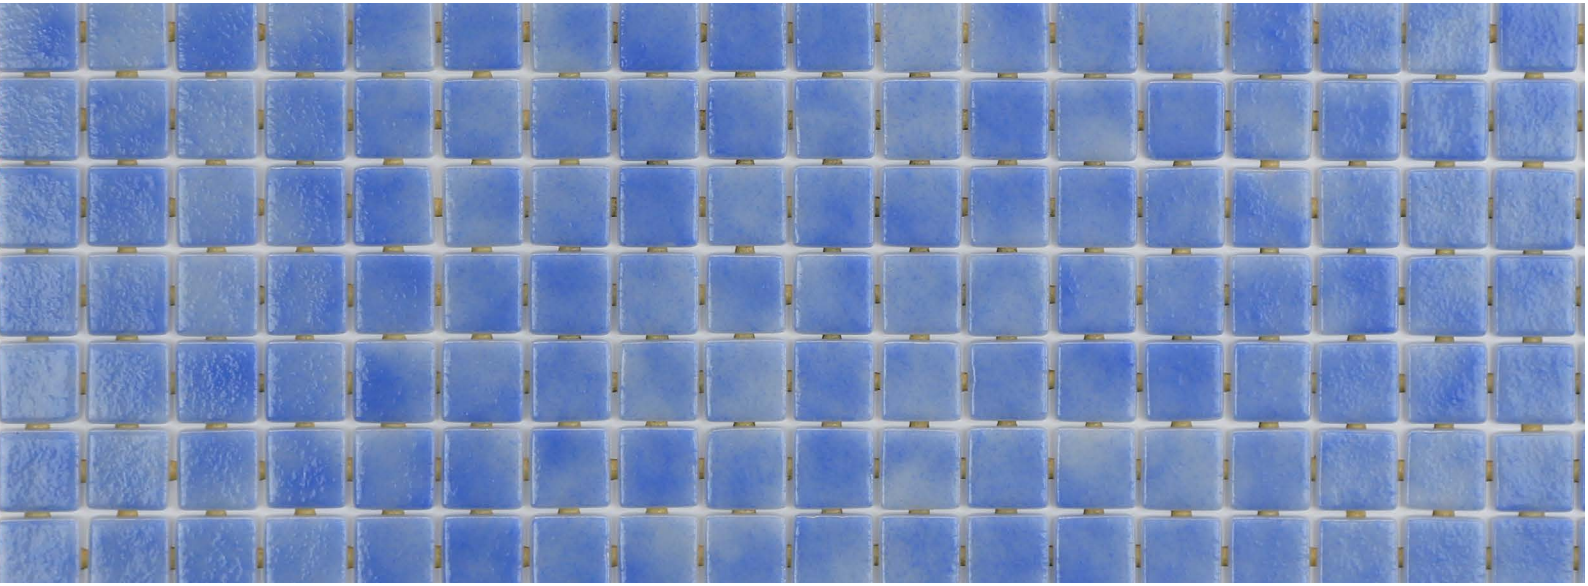

ezarri

Dreams
are made
of mosaics

Polar Blue

BASIC RANGE

Polar Blue, from the Basic collection, is designed for cladding interiors, swimming pools, spas, saunas and wellness spaces. Affordable Pool tile with the same ezarri quality you know and trust. Everyone deserves a fully tiled pool - no matter your budget.

Available format & finish

25mm
Standard

Jointpoint System

Maximum grip surface. 92% Of the mosaic's surface is free for applying the adhesive. Durability guarantee.

Ease of installation. 25% Time saving compared with the paper-based panelling system.

Excellent finishes. Thanks to the ease of installation and visual control for tile placement.

Not affected by moisture. Does not expand or contract like mesh or paper-based panelling systems.

Exclusive jointpoint adhesive formula. Jointpoint provides the perfect combination of malleability and stiffness. It is flexible and easy to cut.

Even the smallest area is uniform and controllable. Jointpoint has minimal thickness and is very uniform and controllable.

Water absorption	UNE EN ISO 10545-3	Result: E=0,1%
Scratch resistance	UNE EN ISO 10545-7	Classification: PEI = 4
Stain resistance	UNE EN ISO 10545-14	Classification: 1-5-5
Scratch hardness	UNE 67101 (escala de Mohs)	Class 7
Resistance to freezing	UNE EN ISO 10545-12	Resistant
Chemical resistance	UNE EN ISO 10545-13	Classification: A