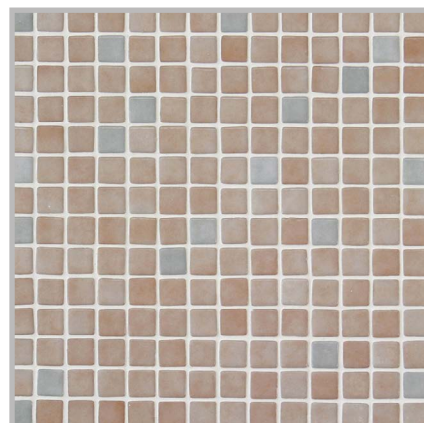

Tile Mix:
90% 2523-B
10% 2522-B

2514-B Safe Step

Indicative test results P5 (testing done upon request)

2514-B Safe, this mosaic is with the Safe-Steps system, an extremely safe non-coarse, anti-slip mosaic, designed to be as safe to walk on as a pavement. Anti-slip mosaic for swimming pools, bathrooms, built-in showers, spas and wellness spaces. Safety or beauty? There's no need to choose.