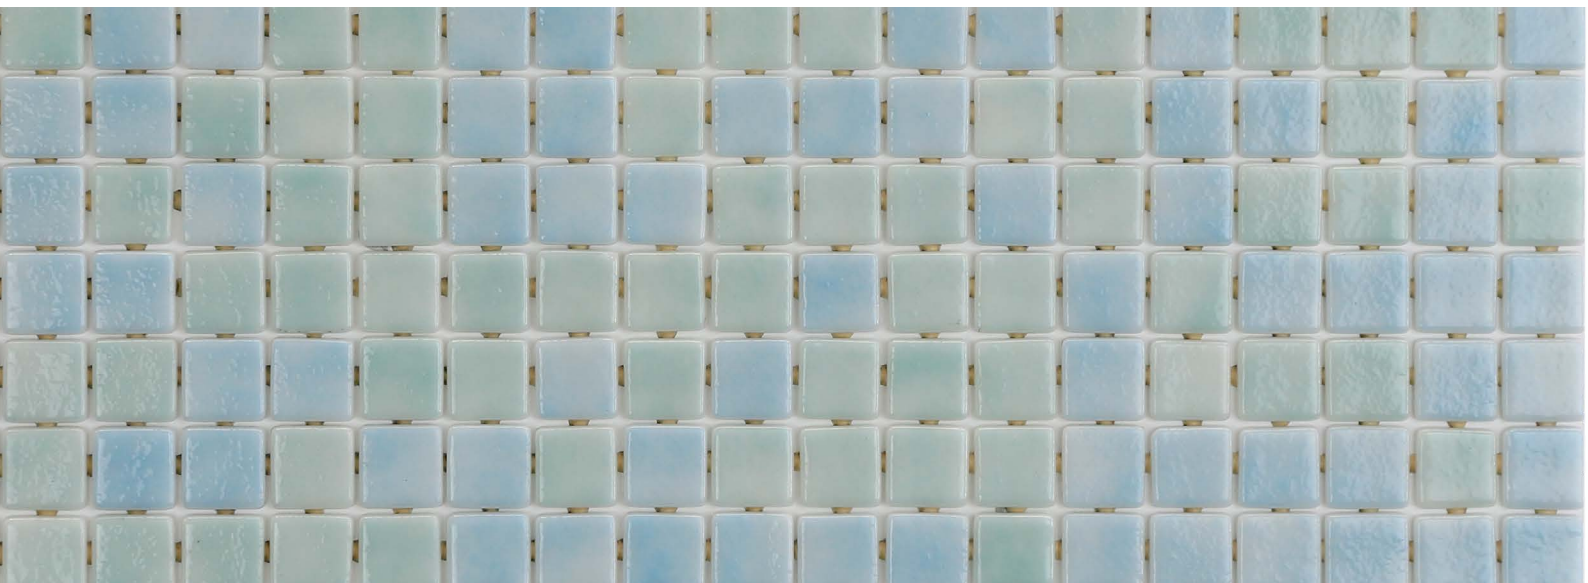

ezarri

Dreams
are made
of mosaics

2518-B

DECO MIX

2518-B, from the mix collection, are colour blends from the Niebla and Lisa collections specially designed for cladding interiors, swimming pools, spas, saunas and wellness spaces. The most exquisite combinations.

Available format & finish

Standard

Safe Step

Tile Mix:
50% 2521-B
50% 2529-B

2518-B Safe Step

Indicative test results P5 (testing done upon request)

2518-B Safe, this mosaic is with the Safe-Steps system, an extremely safe non-coarse, anti-slip mosaic, designed to be as safe to walk on as a pavement. Anti-slip mosaic for swimming pools, bathrooms, built-in showers, spas and wellness spaces. Safety or beauty? There's no need to choose.

Excellent finishes. Thanks to the ease of installation and visual control for tile placement

Not affected by moisture. Does not expand or contract like mesh or paper-based panelling systems.

Exclusive jointpoint adhesive formula jointpoint provides the perfect combination of malleability and stiffness. It is flexible and easy to cut.

Even the smallest area is uniform and controllable. Jointpoint has minimal thickness and is very uniform and controllable.

| | | |
|------------------------|----------------------------|-------------------------|
| Water absorption | UNE EN ISO 10545-3 | Result: E=0,1% |
| Scratch resistance | UNE EN ISO 10545-7 | Classification: PEI = 4 |
| Stain resistance | UNE EN ISO 10545-14 | Classification: 1-5-5 |
| Scratch hardness | UNE 67101 (escala de Mohs) | Class 7 |
| Resistance to freezing | UNE EN ISO 10545-12 | Resistant |
| Chemical resistance | UNE EN ISO 10545-13 | Classification: A |